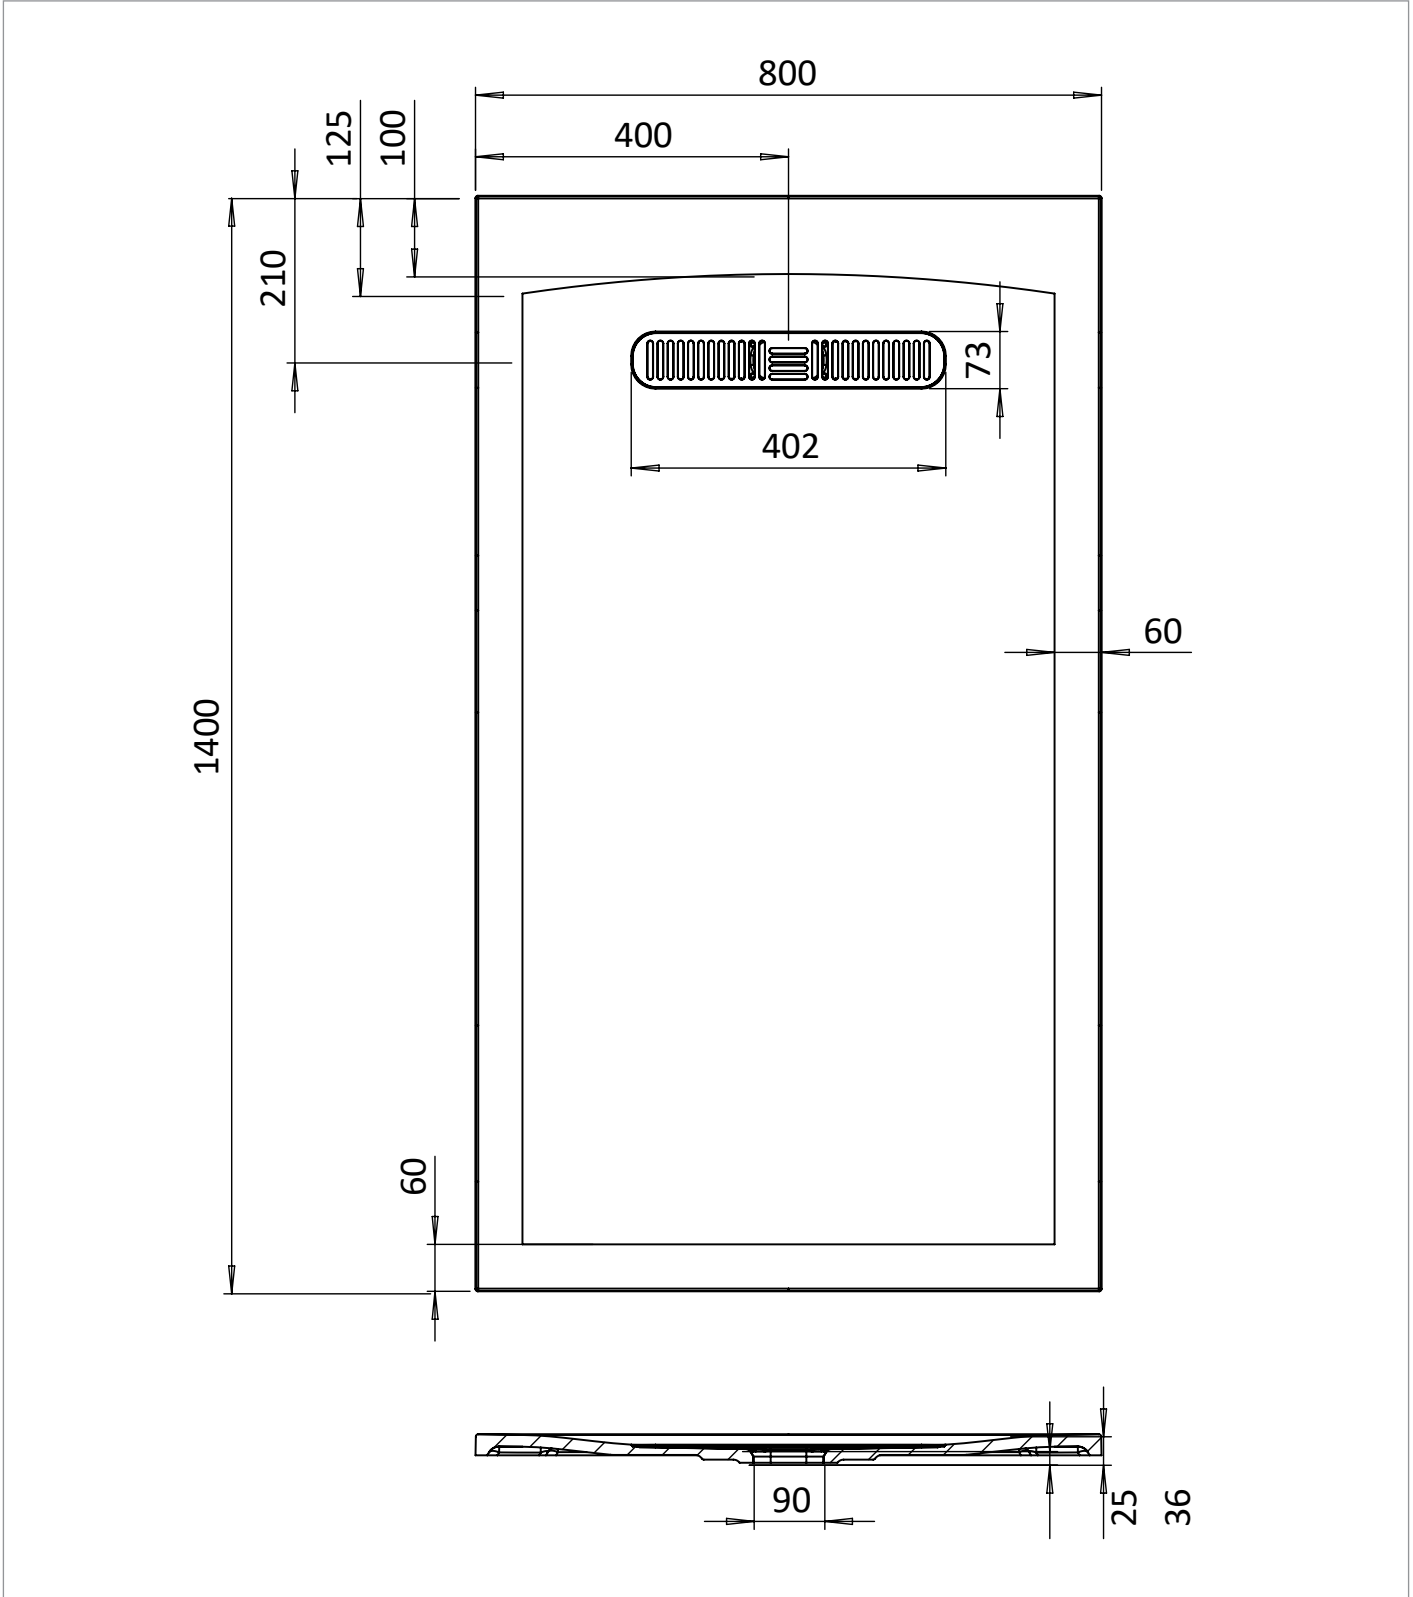

PRODUCT DATA SHEET

PRODUCT CODE

VTR800X1400TEXG

RANGE

25mm Vito

DESCRIPTION

Vito Textured Rectangle Anti Slip Class C Shower Tray 800 x 1400 Light Grey

WEBSITE LINK

[Click Here](#)

CATEGORY	Showering
WARRANTY DETAILS	Lifetime
COLOUR	Light Grey
FINISH APPLICATION	Gelcoat/Nanocoat
PRIMARY MATERIAL	Dolomite
SECONDARY MATERIAL	Stone Resin
INSTALL TYPE	Floor Mounted
PRODUCT WIDTH MM	800
PRODUCT HEIGHT MM	35
PRODUCT LENGTH MM	1400
PRODUCT NET WEIGHT KG	54.89

STANDARDS	EN 14527
WASTE INCLUDED	No
OUTER EDGE DIMENSION - TRAYS (MM)	60
WASTE LOCATION	End drain
ANTI-SLIP CLASS	C
DRYING AREA	NO
RISER KIT COMPATIBLE	Yes
RISER KIT INCLUDED	No
TRAY PLANE TOLERANCE (MM)	+/- 3mm
TRAY WIDTH TOLERANCE MM	+5/-0
TRAY LENGTH TOLERANCE MM	+5/-0
TRAY HEIGHT TOLERANCE MM	+2/-2
TRAY WASTE HOLE TOLERANCE MM	+2/-2
COLOUR CODE / REFERENCE	71

TECHNICAL DIMENSIONS

Dimensions in mm unless otherwise specified.

Tolerances (per material type) apply.

SPARES LIST

Only the parts labelled are available as spares.

NUMBER	PART CODE	DESCRIPTION
1	VITOWASTEW	Vito Shower Waste Cover White
	VITOWASTEMW	Vito Shower Waste Cover Matt White
	VITOWASTEBR	Vito Textured Shower Waste Flange Brown
	VITOWASTELG	Vito Shower Waste Cover Grey
	VITOWASTEMB	Vito Shower Waste Cover Matt Black
	VITOWASTEG	Vito Shower Waste Cover Grey
2	VITOFLANGE	Vito Shower Waste Flange White
	VITOFLANGEBR	Vito Textured Shower Waste Cover Brown
	VITOFLANGELG	Vito Textured Shower Waste Cover Light Grey
	VITOFLANGEMB	Vito Shower Waste Flange Matt Black
	VITOFLANGEG	Vito Shower Waste Flange Grey
	MINERALPOLISH	Cast Mineral Marble Polishing Compound
	MINERALREPAIRKITWG	Cast Mineral Marble Repair Kit White Gloss
	MINERALTOUCHKITWG	Cast Mineral Marble Touch Up Kit White Gloss