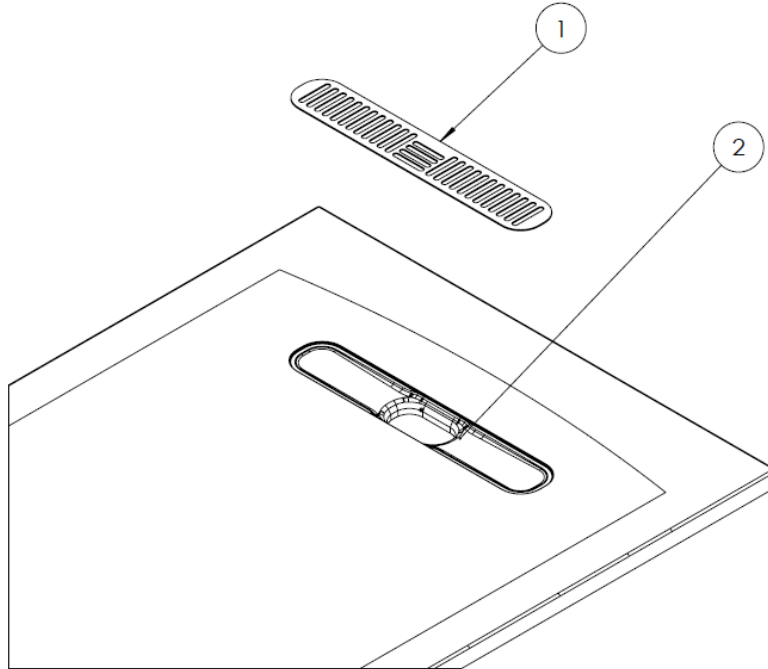

[Click Here](#)

CATEGORY	Showering
WARRANTY DETAILS	Lifetime
COLOUR	Light Grey
FINISH APPLICATION	Gelcoat/Nanocoat
PRIMARY MATERIAL	Dolomite
SECONDARY MATERIAL	Stone Resin
INSTALL TYPE	Floor Mounted
PRODUCT WIDTH MM	800
PRODUCT HEIGHT MM	35
PRODUCT LENGTH MM	1400
PRODUCT NET WEIGHT KG	54.89

TECHNICAL DIMENSIONS

Dimensions in mm unless otherwise specified.

Tolerances (per material type) apply.

SPARES LIST

Only the parts labelled are available as spares.

NUMBER	PART CODE	DESCRIPTION
1	VITOWASTEW	Vito Shower Waste Cover White
	VITOWASTEMW	Vito Shower Waste Cover Matt White
	VITOWASTEBR	Vito Textured Shower Waste Flange Brown
	VITOWASTELG	Vito Shower Waste Cover Grey
	VITOWASTEMB	Vito Shower Waste Cover Matt Black
	VITOWASTEG	Vito Shower Waste Cover Grey
2	VITOFLANGE	Vito Shower Waste Flange White
	VITOFLANGEBR	Vito Textured Shower Waste Cover Brown
	VITOFLANGELG	Vito Textured Shower Waste Cover Light Grey
	VITOFLANGEMB	Vito Shower Waste Flange Matt Black
	VITOFLANGEG	Vito Shower Waste Flange Grey
	MINERALPOLISH	Cast Mineral Marble Polishing Compound
	MINERALREPAIRKITWG	Cast Mineral Marble Repair Kit White Gloss
	MINERALTOUCHKITWG	Cast Mineral Marble Touch Up Kit White Gloss