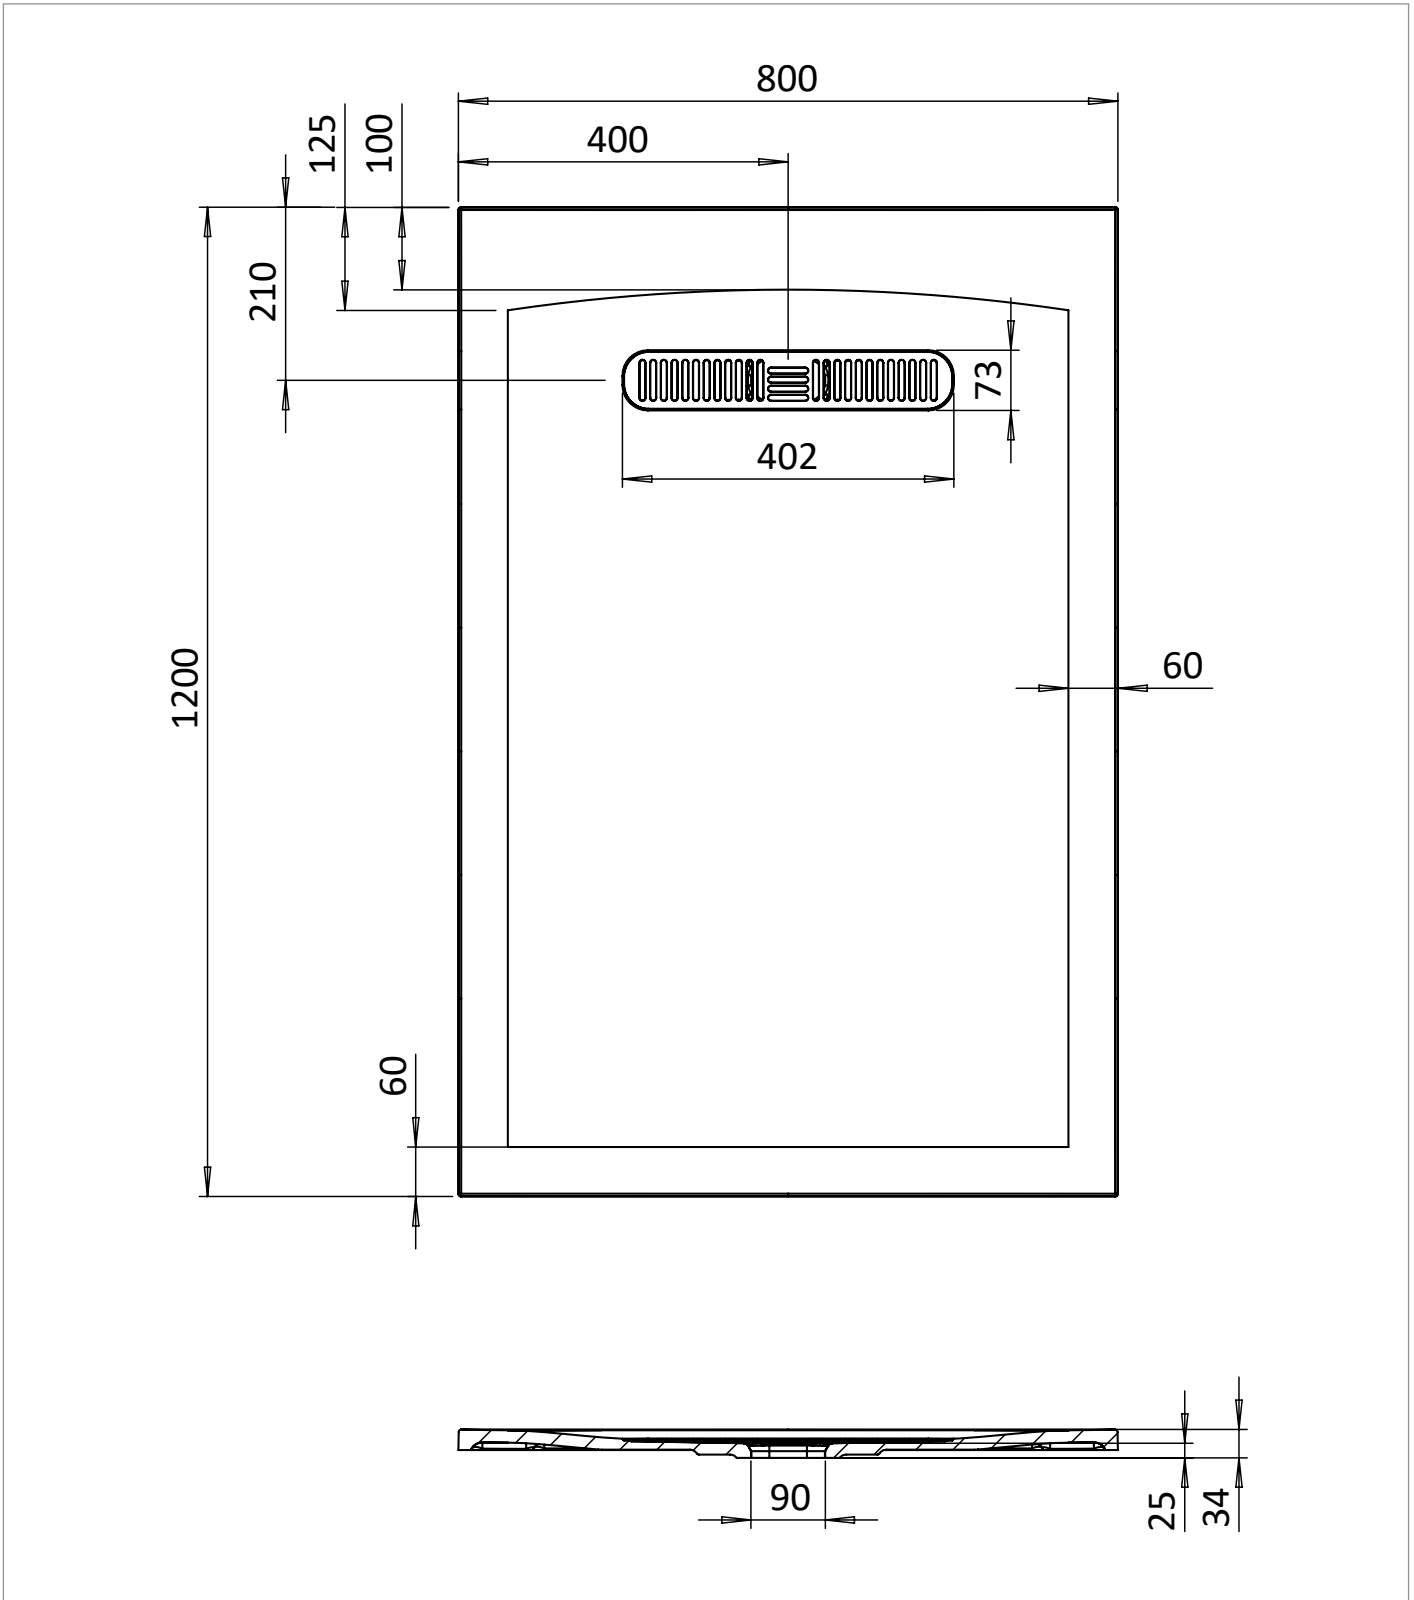

## WEBSITE LINK

[Click Here](#)

CATEGORY	Showering
WARRANTY DETAILS	Lifetime
COLOUR	Light Grey
FINISH APPLICATION	Gelcoat/Nanocoat
PRIMARY MATERIAL	Dolomite
SECONDARY MATERIAL	Stone Resin
INSTALL TYPE	Floor Mounted
PRODUCT WIDTH MM	800
PRODUCT HEIGHT MM	32
PRODUCT LENGTH MM	1200
PRODUCT NET WEIGHT KG	43.55

## TECHNICAL DIMENSIONS

Dimensions in mm unless otherwise specified.

Tolerances (per material type) apply.