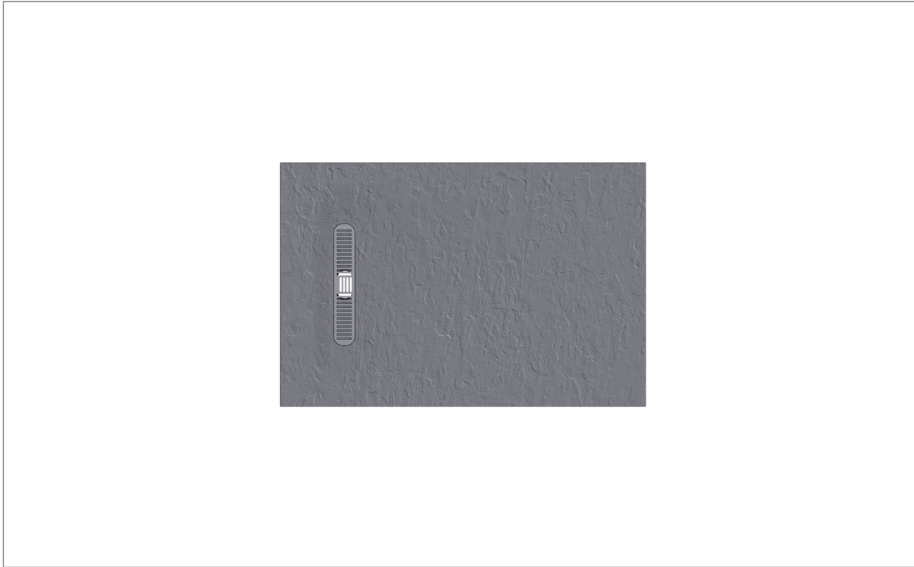

## PRODUCT CODE

VTR800X1200TEXG

## DESCRIPTION

Vito Textured Rectangle Anti Slip Class C Shower Tray 800 x 1200 Light Grey

## WEBSITE LINK

[Click Here](#)

CATEGORY	Showering
WARRANTY DETAILS	Lifetime
COLOUR	Light Grey
FINISH APPLICATION	Gelcoat/Nanocoat
PRIMARY MATERIAL	Dolomite
SECONDARY MATERIAL	Stone Resin
INSTALL TYPE	Floor Mounted
PRODUCT WIDTH MM	800
PRODUCT HEIGHT MM	32
PRODUCT LENGTH MM	1200
PRODUCT NET WEIGHT KG	43.55