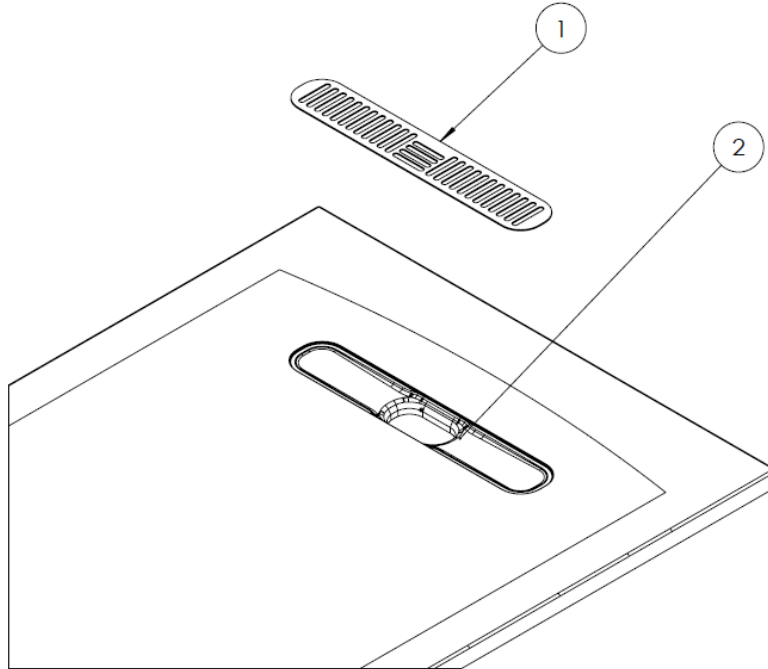

SPARES LIST

Only the parts labelled are available as spares.

NUMBER	PART CODE	DESCRIPTION
1	VITOWASTEW	Vito Shower Waste Cover White
	VITOWASTEMW	Vito Shower Waste Cover Matt White
	VITOWASTEBR	Vito Textured Shower Waste Flange Brown
	VITOWASTELG	Vito Shower Waste Cover Grey
	VITOWASTEMB	Vito Shower Waste Cover Matt Black
	VITOWASTEG	Vito Shower Waste Cover Grey
2	VITOFLANGE	Vito Shower Waste Flange White
	VITOFLANGEBR	Vito Textured Shower Waste Cover Brown
	VITOFLANGELG	Vito Textured Shower Waste Cover Light Grey
	VITOFLANGEMB	Vito Shower Waste Flange Matt Black
	VITOFLANGEG	Vito Shower Waste Flange Grey
	MINERALPOLISH	Cast Mineral Marble Polishing Compound
	MINERALREPAIRKITWG	Cast Mineral Marble Repair Kit White Gloss
	MINERALTOUCHKITWG	Cast Mineral Marble Touch Up Kit White Gloss