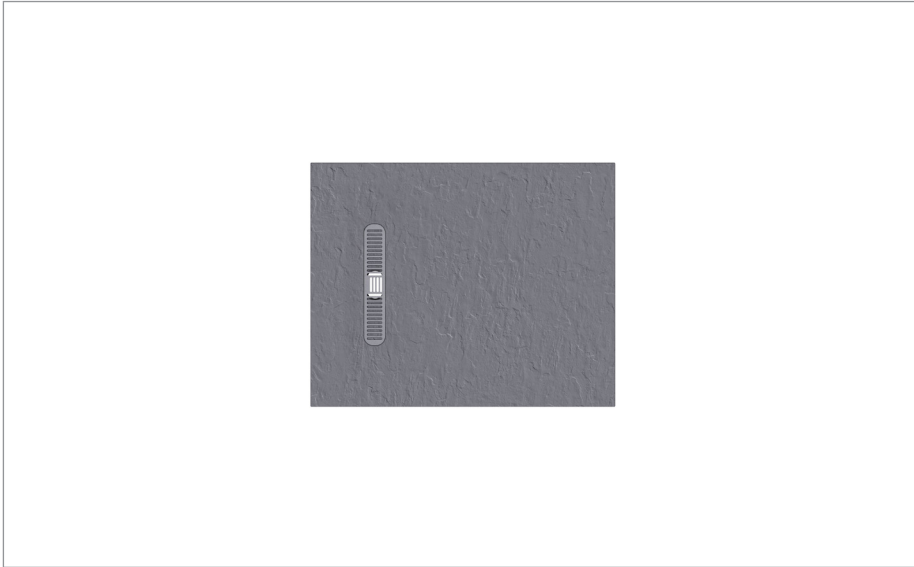

PRODUCT DATA SHEET

PRODUCT CODE

VTR800X1100TEXG

RANGE

25mm Vito

DESCRIPTION

Vito Textured Rectangle Anti Slip Class C Shower Tray 800 x 1100 Light Grey

WEBSITE LINK

[Click Here](#)

CATEGORY	Showering
WARRANTY DETAILS	Lifetime
COLOUR	Light Grey
FINISH APPLICATION	Gelcoat/Nanocoat
PRIMARY MATERIAL	Dolomite
SECONDARY MATERIAL	Stone Resin
INSTALL TYPE	Floor Mounted
PRODUCT WIDTH MM	800
PRODUCT HEIGHT MM	30
PRODUCT LENGTH MM	1100
PRODUCT NET WEIGHT KG	37.59