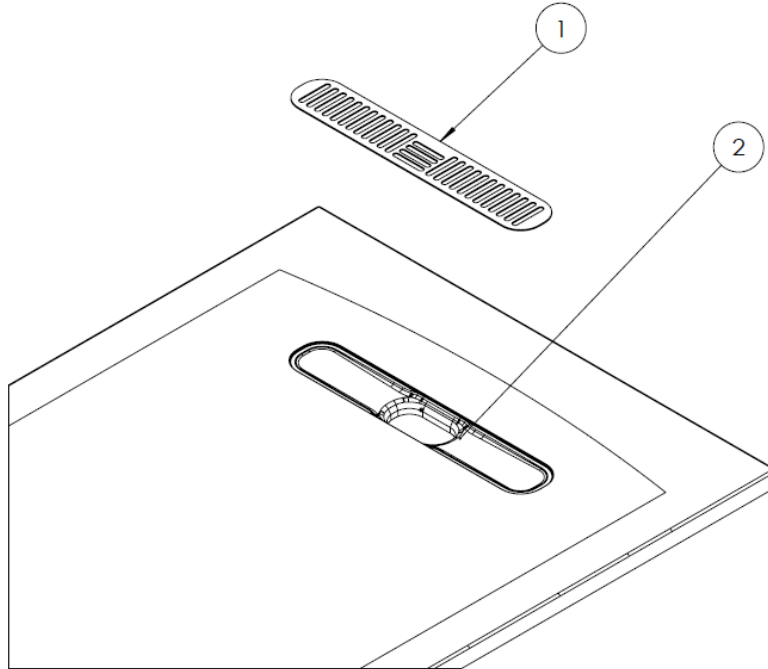

PRODUCT DATA SHEET

PRODUCT CODE

VTR800X1100TEXG

RANGE

25mm Vito

DESCRIPTION

Vito Textured Rectangle Anti Slip Class C Shower Tray 800 x 1100 Light Grey

WEBSITE LINK

[Click Here](#)

CATEGORY	Showering
WARRANTY DETAILS	Lifetime
COLOUR	Light Grey
FINISH APPLICATION	Gelcoat/Nanocoat
PRIMARY MATERIAL	Dolomite
SECONDARY MATERIAL	Stone Resin
INSTALL TYPE	Floor Mounted
PRODUCT WIDTH MM	800
PRODUCT HEIGHT MM	30
PRODUCT LENGTH MM	1100
PRODUCT NET WEIGHT KG	37.59

TECHNICAL DIMENSIONS

Dimensions in mm unless otherwise specified.

Tolerances (per material type) apply.

SPARES LIST

Only the parts labelled are available as spares.

NUMBER	PART CODE	DESCRIPTION
1	VITOWASTEW	Vito Shower Waste Cover White
	VITOWASTEMW	Vito Shower Waste Cover Matt White
	VITOWASTEBR	Vito Textured Shower Waste Flange Brown
	VITOWASTELG	Vito Shower Waste Cover Grey
	VITOWASTEMB	Vito Shower Waste Cover Matt Black
	VITOWASTEG	Vito Shower Waste Cover Grey
2	VITOFLANGE	Vito Shower Waste Flange White
	VITOFLANGEBR	Vito Textured Shower Waste Cover Brown
	VITOFLANGELG	Vito Textured Shower Waste Cover Light Grey
	VITOFLANGEMB	Vito Shower Waste Flange Matt Black
	VITOFLANGEG	Vito Shower Waste Flange Grey
	MINERALPOLISH	Cast Mineral Marble Polishing Compound
	MINERALREPAIRKITWG	Cast Mineral Marble Repair Kit White Gloss
	MINERALTOUCHKITWG	Cast Mineral Marble Touch Up Kit White Gloss