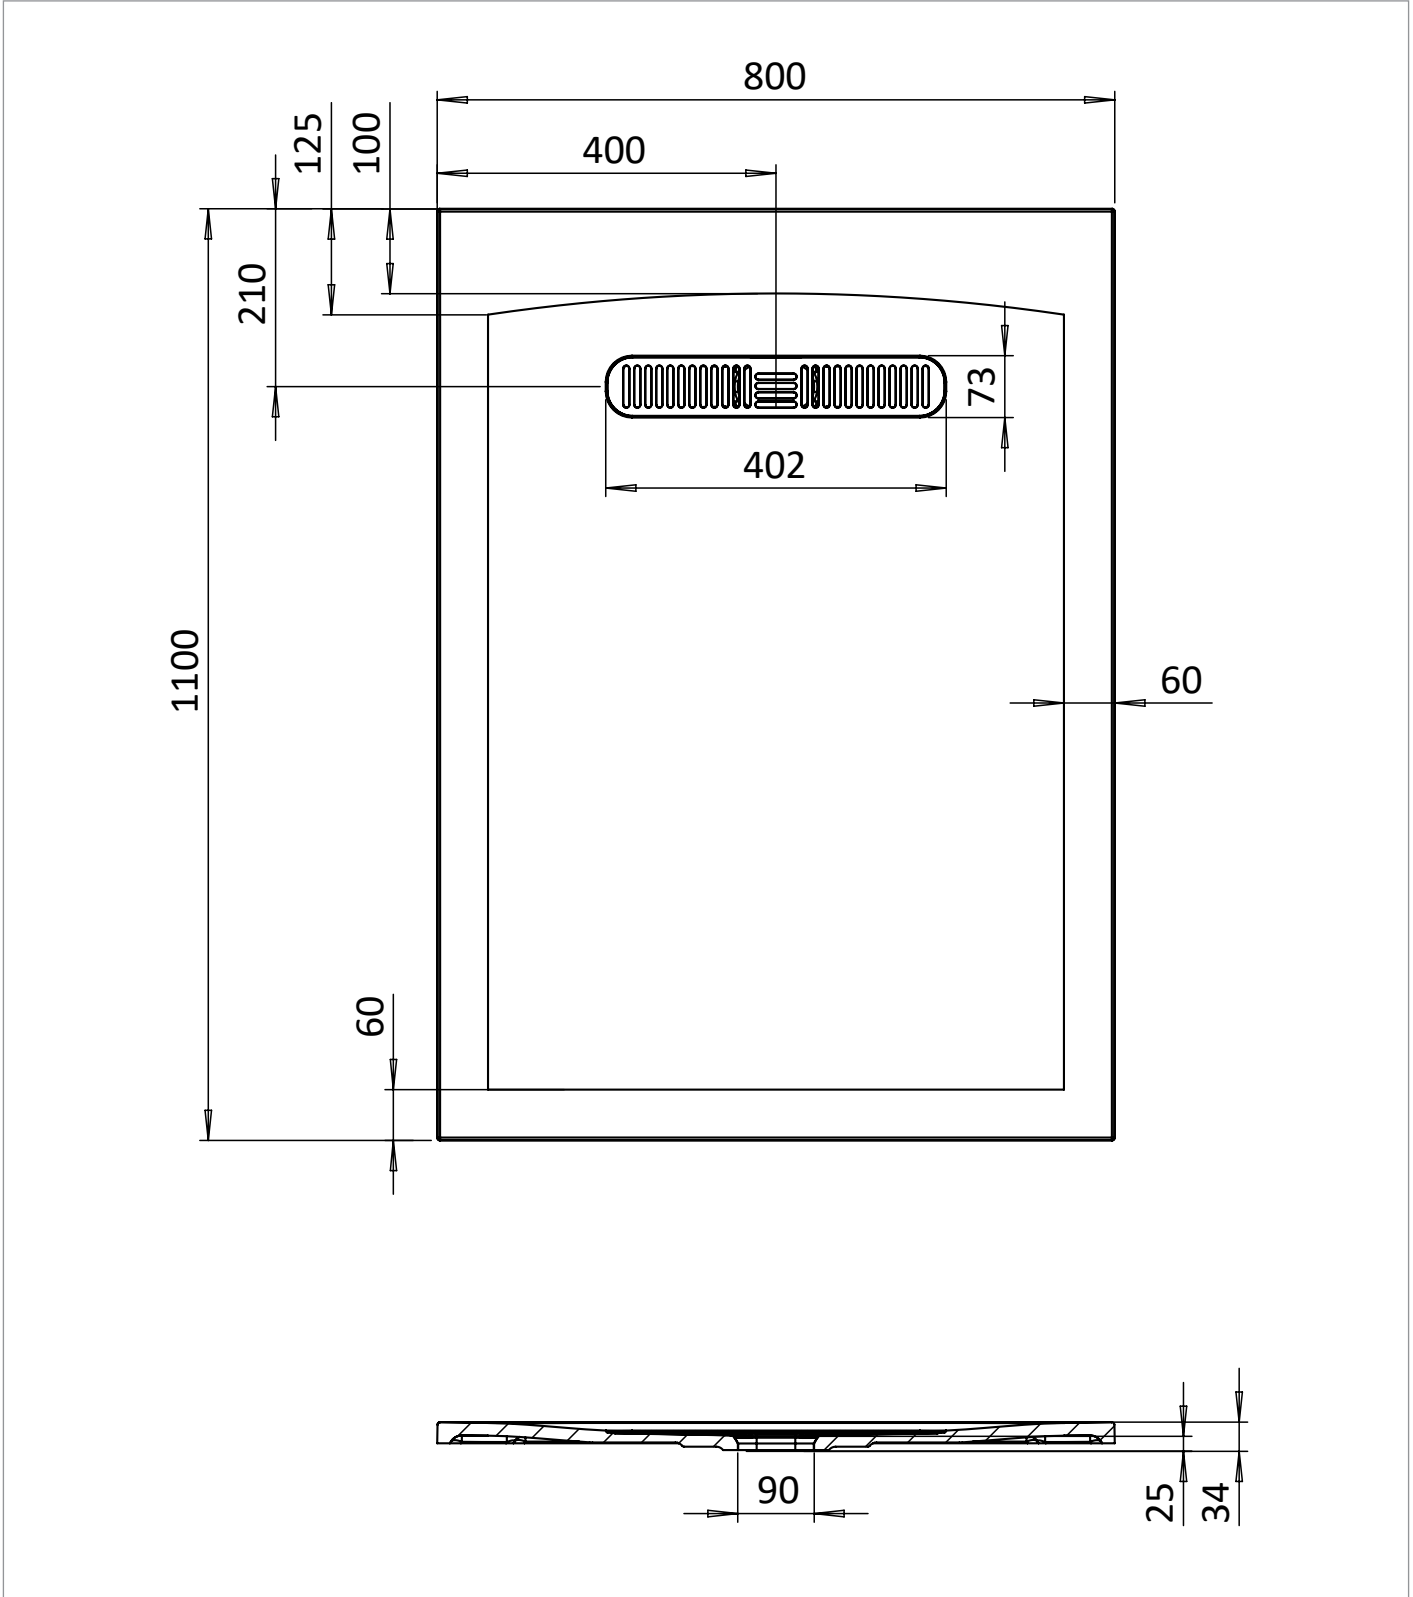

PRODUCT DATA SHEET

PRODUCT CODE

VTR800X1100TEXG

RANGE

25mm Vito

DESCRIPTION

Vito Textured Rectangle Anti Slip Class C Shower Tray 800 x 1100 Light Grey

WEBSITE LINK

[Click Here](#)

CATEGORY	Showering
WARRANTY DETAILS	Lifetime
COLOUR	Light Grey
FINISH APPLICATION	Gelcoat/Nanocoat
PRIMARY MATERIAL	Dolomite
SECONDARY MATERIAL	Stone Resin
INSTALL TYPE	Floor Mounted
PRODUCT WIDTH MM	800
PRODUCT HEIGHT MM	30
PRODUCT LENGTH MM	1100
PRODUCT NET WEIGHT KG	37.59

STANDARDS	EN 14527
WASTE INCLUDED	No
OUTER EDGE DIMENSION - TRAYS (MM)	60
WASTE LOCATION	End drain
ANTI-SLIP CLASS	C
DRYING AREA	NO
RISER KIT COMPATIBLE	Yes
RISER KIT INCLUDED	No
TRAY PLANE TOLERANCE (MM)	+/- 2mm
TRAY WIDTH TOLERANCE MM	+5/-0
TRAY LENGTH TOLERANCE MM	+5/-0
TRAY HEIGHT TOLERANCE MM	+2/-2
TRAY WASTE HOLE TOLERANCE MM	+2/-2
COLOUR CODE / REFERENCE	71

TECHNICAL DIMENSIONS

Dimensions in mm unless otherwise specified.

Tolerances (per material type) apply.

SPARES LIST

Only the parts labelled are available as spares.

NUMBER	PART CODE	DESCRIPTION
1	VITOWASTEW	Vito Shower Waste Cover White
	VITOWASTEMW	Vito Shower Waste Cover Matt White
	VITOWASTEBR	Vito Textured Shower Waste Flange Brown
	VITOWASTELG	Vito Shower Waste Cover Grey
	VITOWASTEMB	Vito Shower Waste Cover Matt Black
	VITOWASTEG	Vito Shower Waste Cover Grey
2	VITOFLANGE	Vito Shower Waste Flange White
	VITOFLANGEBR	Vito Textured Shower Waste Cover Brown
	VITOFLANGELG	Vito Textured Shower Waste Cover Light Grey
	VITOFLANGEMB	Vito Shower Waste Flange Matt Black
	VITOFLANGEG	Vito Shower Waste Flange Grey
	MINERALPOLISH	Cast Mineral Marble Polishing Compound
	MINERALREPAIRKITWG	Cast Mineral Marble Repair Kit White Gloss
	MINERALTOUCHKITWG	Cast Mineral Marble Touch Up Kit White Gloss