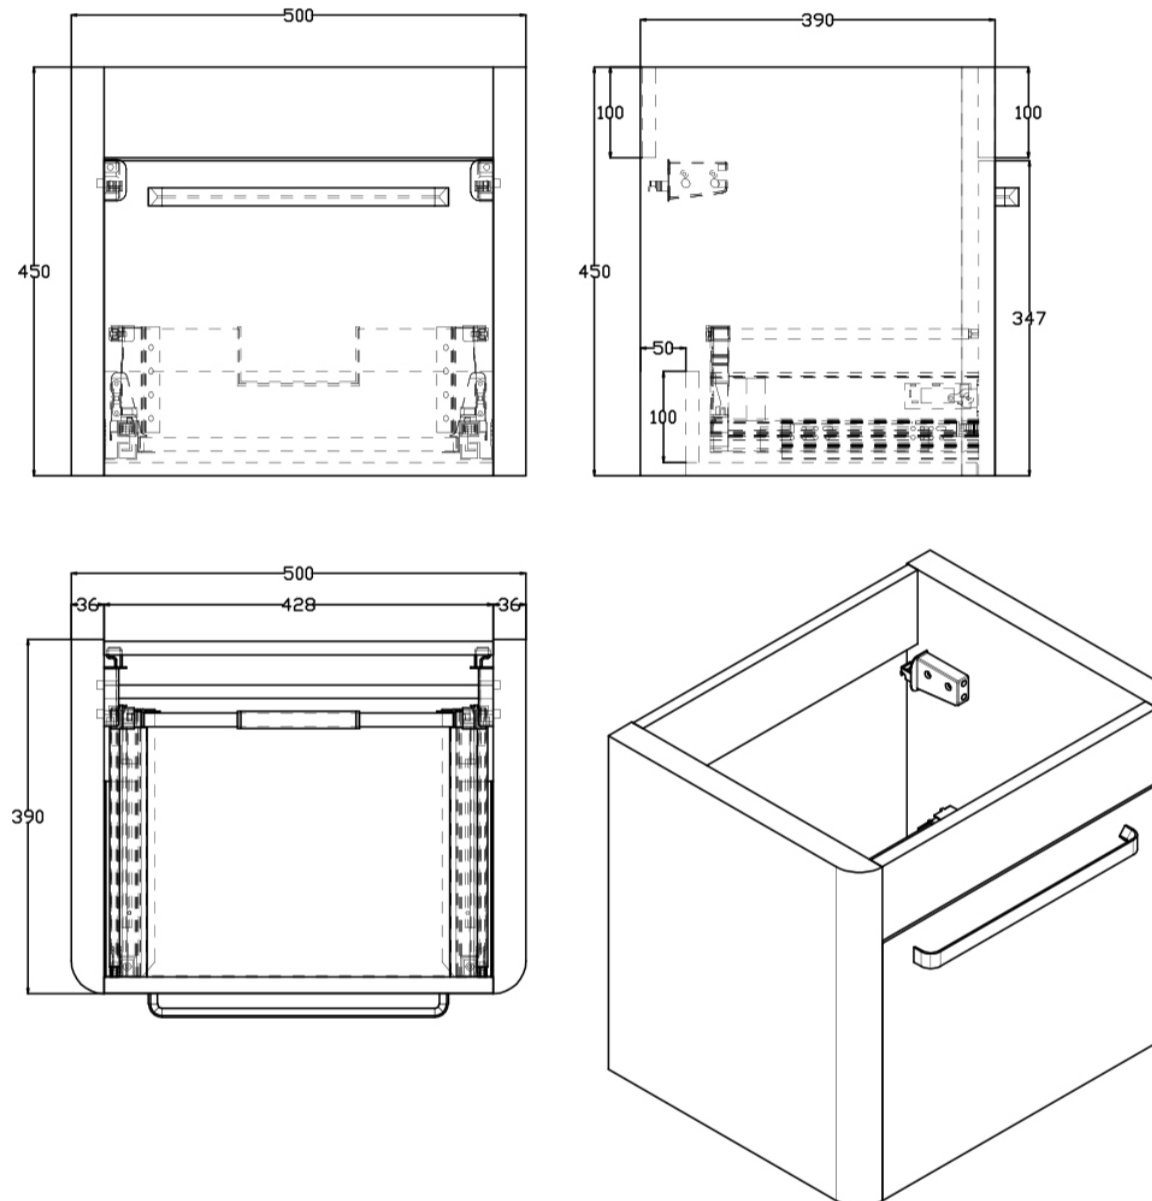

SUBURB 510MM X 395MM BASIN ONE TAP HOLE WHITE

SKU: SU50x395BAS

TECHNICAL DRAWING

Weight	0.057 kg
Range	Suburb

Dimensions are in millimetres except thread sizes which are BSP imperial.

NOTES

Our guarantee is subject to the product having been installed, used and maintained in accordance with our instructions. All working parts (such as hinges, ceramic disks, cartridges, seals and cistern fittings), which are subject to normal wear and tear, are covered for 36 months from proof of purchase date. This excludes seats, which are covered for 12 months. Our guarantee applies to the original purchaser and is nontransferable. Our guarantee is only applicable in the UK and ROI. This does not affect your statutory rights.

SUBURB 500MM X 395MM SINGLE DRAWER WALL MOUNTED CABINET

SKU: N/A

TECHNICAL DRAWING

Weight	0.132 kg
Range	Suburb
Colour	Matt Ash, White Gloss
Size	500mm

Dimensions are in millimetres except thread sizes which are BSP imperial.