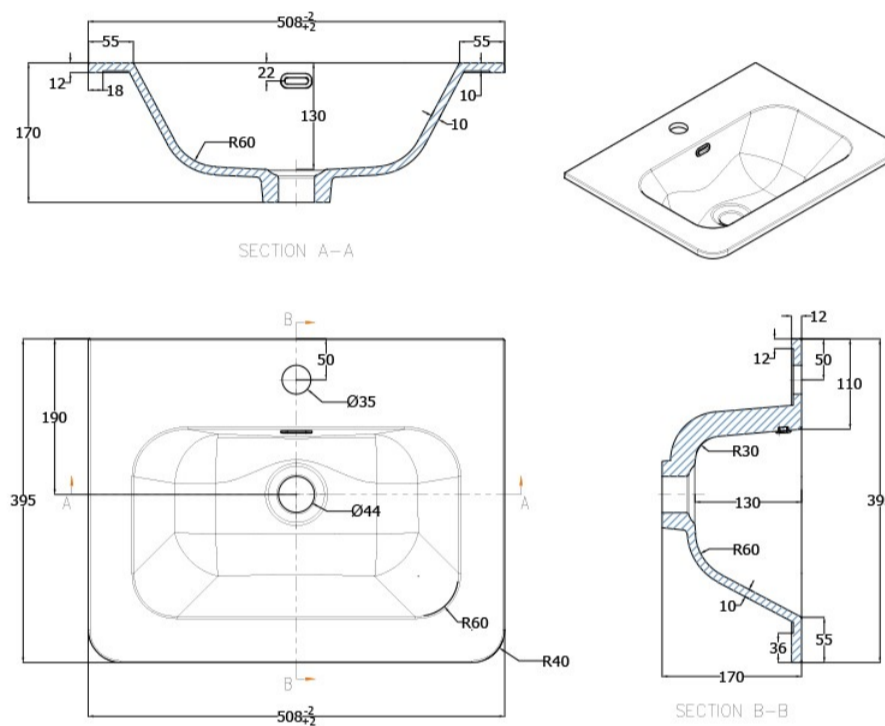

SUBURB 510MM X 395MM BASIN ONE TAP HOLE WHITE

SKU: SU50x395BAS

TECHNICAL DRAWING

Weight	0.057 kg
Range	Suburb

Dimensions are in millimetres except thread sizes which are BSP imperial.

NOTES

Our guarantee is subject to the product having been installed, used and maintained in accordance with our instructions. All working parts (such as hinges, ceramic disks, cartridges, seals and cistern fittings), which are subject to normal wear and tear, are covered for 36 months from proof of purchase date. This excludes seats, which are covered for 12 months. Our guarantee applies to the original purchaser and is nontransferable. Our guarantee is only applicable in the UK and ROI. This does not affect your statutory rights.

SUBURB 500MM X 395MM SINGLE DRAWER WALL MOUNTED CABINET

SKU: N/A

TECHNICAL DRAWING

Weight	0.132 kg
Range	Suburb
Colour	Matt Ash, White Gloss
Size	500mm

Dimensions are in millimetres except thread sizes which are BSP imperial.