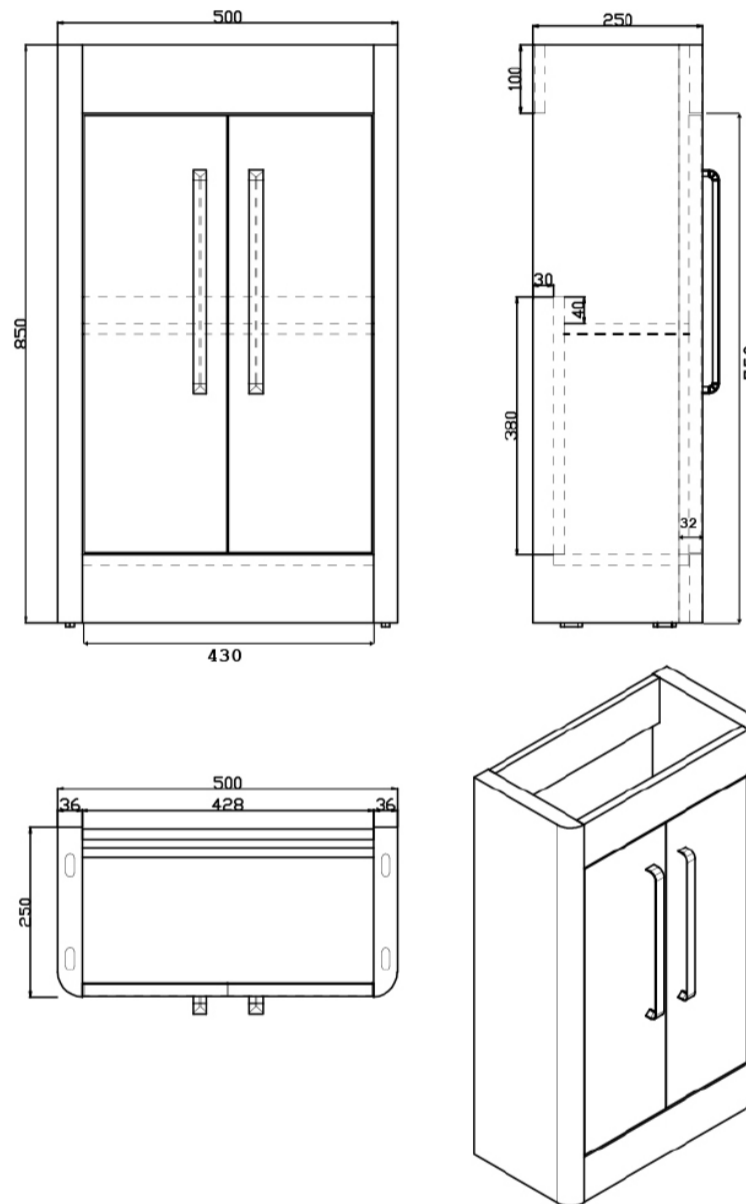

## SUBURB 500MM × 250MM DOUBLE DOOR FLOOR MOUNTED CABINET

SKU: N/A

### TECHNICAL DRAWING

<b>Weight</b>	0.161 kg
<b>Range</b>	Suburb
<b>Colour</b>	Matt Ash, White Gloss

Dimensions are in millimetres except thread sizes which are BSP imperial.

## SUBURB 510MM X 255MM BASIN ONE TAP HOLE WHITE

SKU: SU50X255BAS

### TECHNICAL DRAWING

<b>Weight</b>	0.038 kg
<b>Range</b>	Suburb

Dimensions are in millimetres except thread sizes which are BSP imperial.