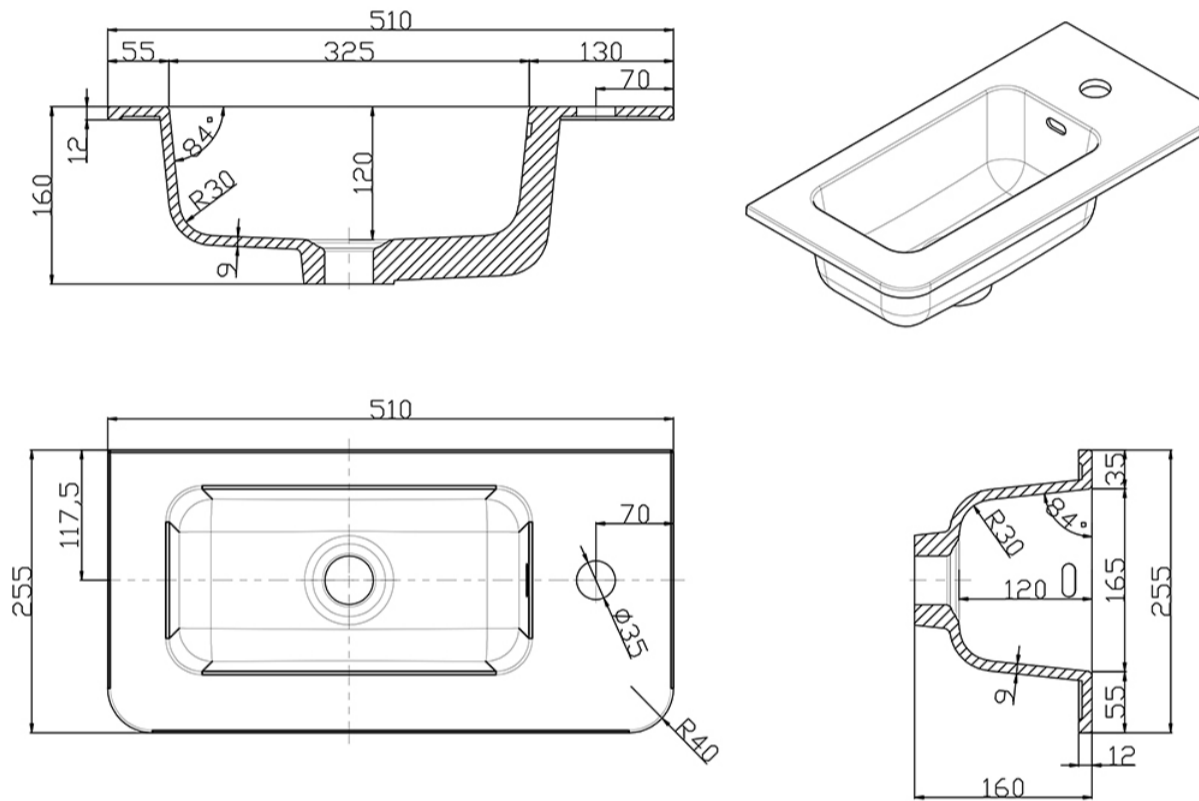

### TECHNICAL DRAWING

<b>Weight</b>	0.161 kg
<b>Range</b>	Suburb
<b>Colour</b>	Matt Ash, White Gloss

Dimensions are in millimetres except thread sizes which are BSP imperial.

## SUBURB 510MM X 255MM BASIN ONE TAP HOLE WHITE

SKU: SU50X255BAS

### TECHNICAL DRAWING

<b>Weight</b>	0.038 kg
<b>Range</b>	Suburb

Dimensions are in millimetres except thread sizes which are BSP imperial.