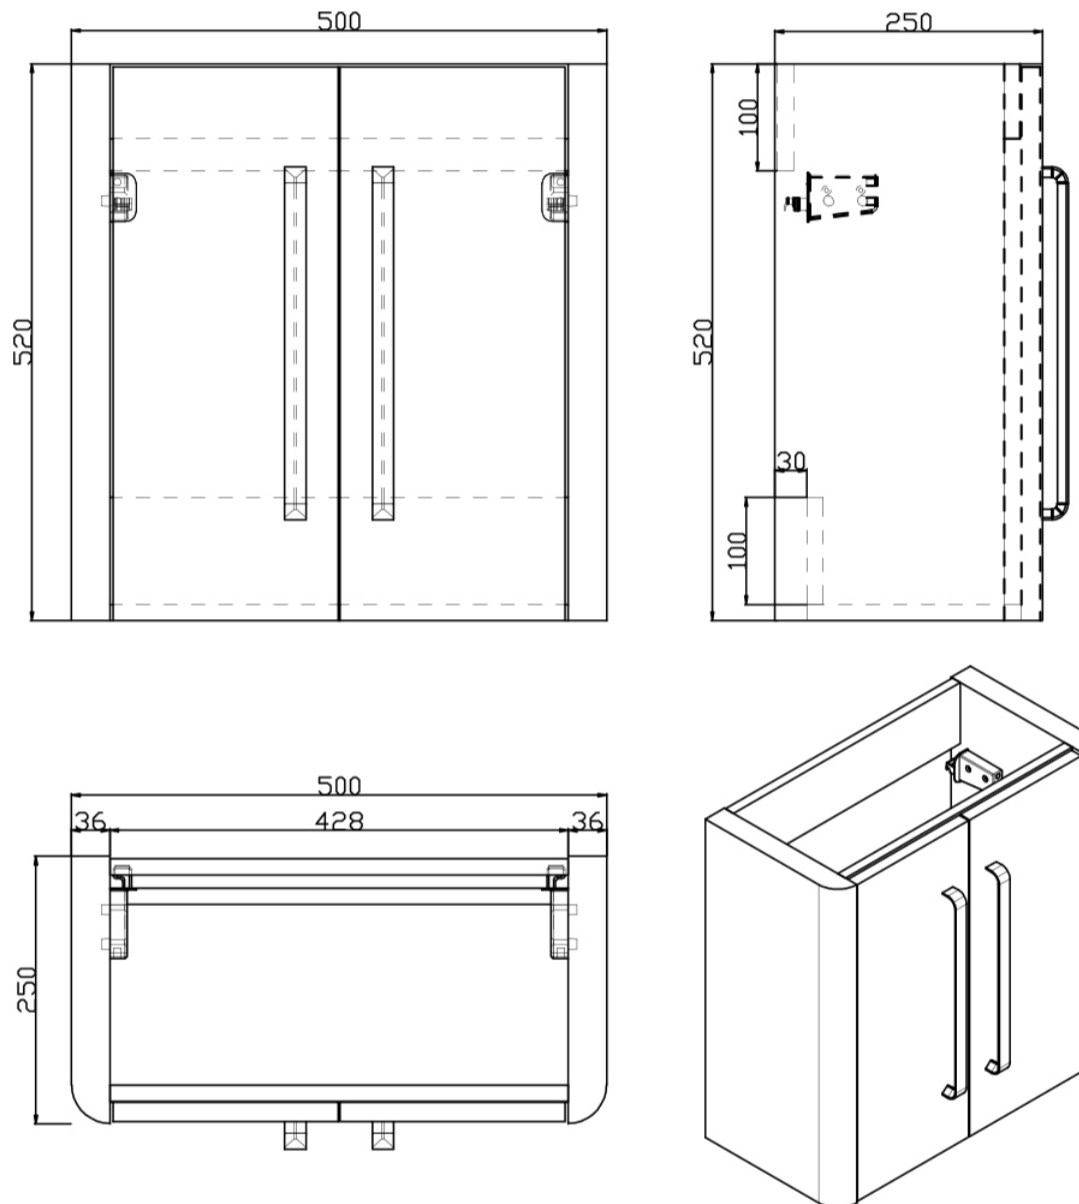

SUBURB 500MM × 250MM DOUBLE DOOR WALL MOUNTED BASIN UNIT

SKU: N/A

TECHNICAL DRAWING

Weight	0.103 kg
Range	Suburb
Colour	Matt Ash, White Gloss
Size	500mm

Dimensions are in millimetres except thread sizes which are BSP imperial.

SUBURB 510MM X 255MM BASIN ONE TAP HOLE WHITE

SKU: SU50X255BAS

TECHNICAL DRAWING

Weight	0.038 kg
Range	Suburb

Dimensions are in millimetres except thread sizes which are BSP imperial.

NOTES

Our guarantee is subject to the product having been installed, used and maintained in accordance with our instructions. All working parts (such as hinges, ceramic disks, cartridges, seals and cistern fittings), which are subject to normal wear and tear, are covered for 36 months from proof of purchase date. This excludes seats, which are covered for 12 months. Our guarantee applies to the original purchaser and is nontransferable. Our guarantee is only applicable in the UK and ROI. This does not affect your statutory rights.