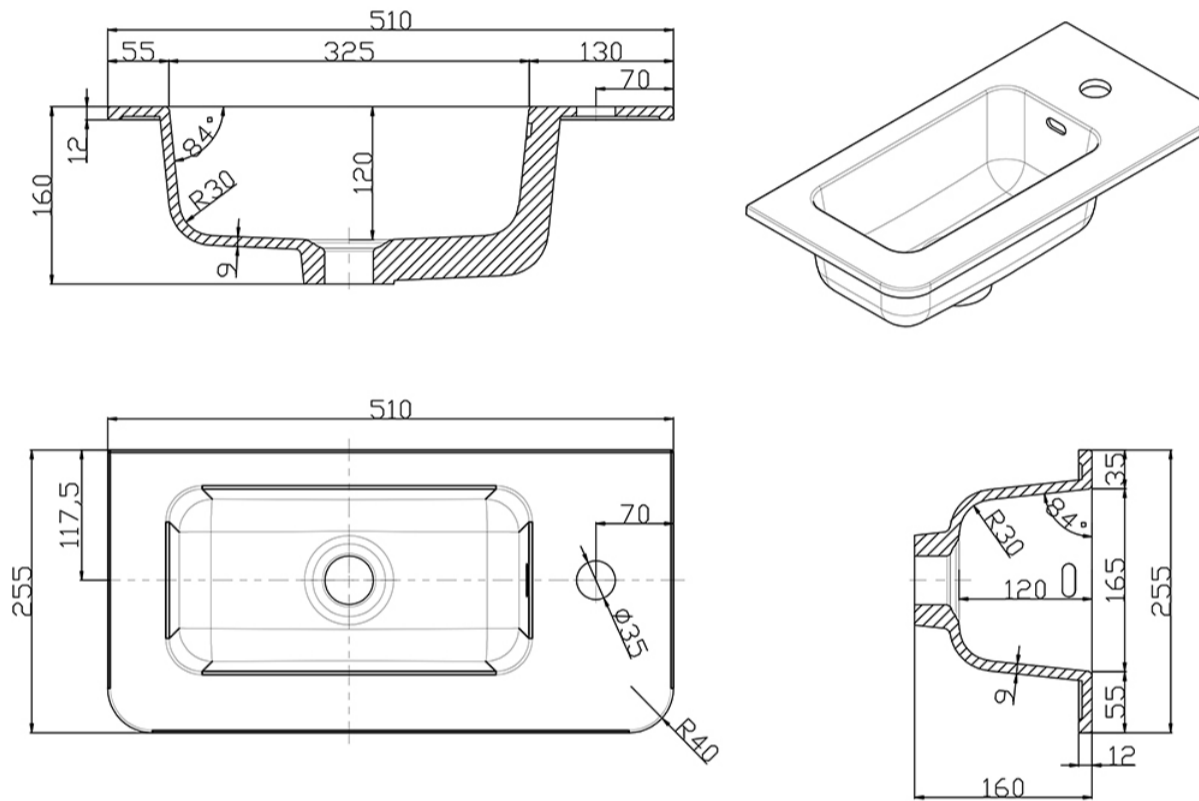

SUBURB 500MM × 250MM DOUBLE DOOR WALL MOUNTED BASIN UNIT

SKU: N/A

TECHNICAL DRAWING

Weight	0.103 kg
Range	Suburb
Colour	Matt Ash, White Gloss
Size	500mm

Dimensions are in millimetres except thread sizes which are BSP imperial.

SUBURB 510MM X 255MM BASIN ONE TAP HOLE WHITE

SKU: SU50X255BAS

TECHNICAL DRAWING

Weight	0.038 kg
Range	Suburb

Dimensions are in millimetres except thread sizes which are BSP imperial.

NOTES

Our guarantee is subject to the product having been installed, used and maintained in accordance with our instructions. All working parts (such as hinges, ceramic disks, cartridges, seals and cistern fittings), which are subject to normal wear and tear, are covered for 36 months from proof of purchase date. This excludes seats, which are covered for 12 months. Our guarantee applies to the original purchaser and is nontransferable. Our guarantee is only applicable in the UK and ROI. This does not affect your statutory rights.