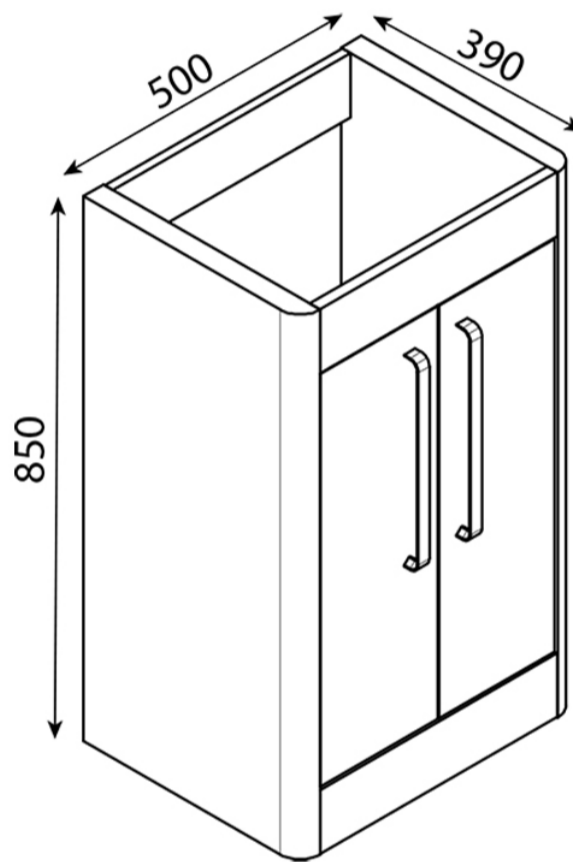

SUBURB 500MM × 395MM DOUBLE DOOR FLOOR MOUNTED CABINET

SKU: N/A

TECHNICAL DRAWING

Weight	0.233 kg
Range	Suburb
Size	500mm
Colour	Matt Ash, White Gloss

Dimensions are in millimetres except thread sizes which are BSP imperial.

SUBURB 600MM RIGHT HANDED WC UNIT

SKU: N/A

TECHNICAL DRAWING

Weight	0.165 kg
Range	Suburb
Colour	Matt Ash, White Gloss
Size	600mm

Dimensions are in millimetres except thread sizes which are BSP imperial.

NOTES