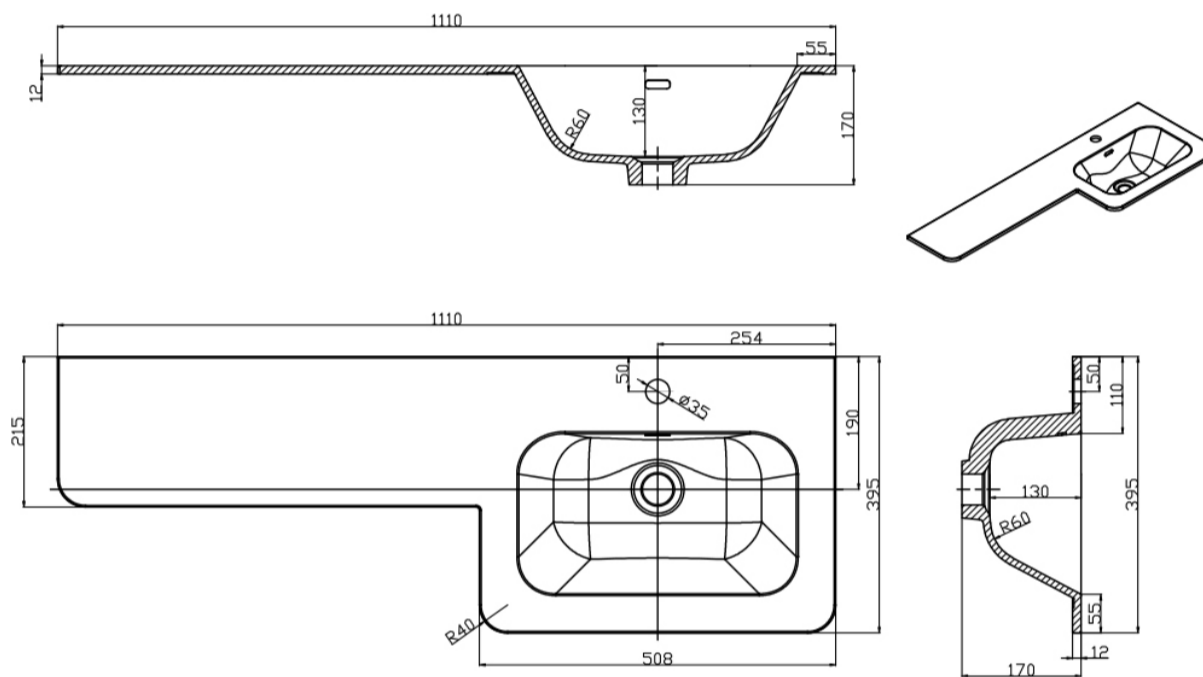

SUBURB 600MM RIGHT HANDED WC UNIT

SKU: N/A

TECHNICAL DRAWING

Weight	0.165 kg
Range	Suburb
Colour	Matt Ash, White Gloss
Size	600mm

Dimensions are in millimetres except thread sizes which are BSP imperial.

NOTES

SUBURB 1110MM RH BASIN 1TH

SKU: SU1110RHBAS

TECHNICAL DRAWING

Weight	0.117 kg
Range	Suburb

Dimensions are in millimetres except thread sizes which are BSP imperial.

NOTES

Our guarantee is subject to the product having been installed, used and maintained in accordance with our instructions. All working parts (such as hinges, ceramic disks, cartridges, seals and cistern fittings), which are subject to normal wear and tear, are covered for 36 months from proof of purchase date. This excludes seats, which are covered for 12 months. Our guarantee applies to the original purchaser and is nontransferable. Our guarantee is only applicable in the UK and ROI. This does not affect your statutory rights.