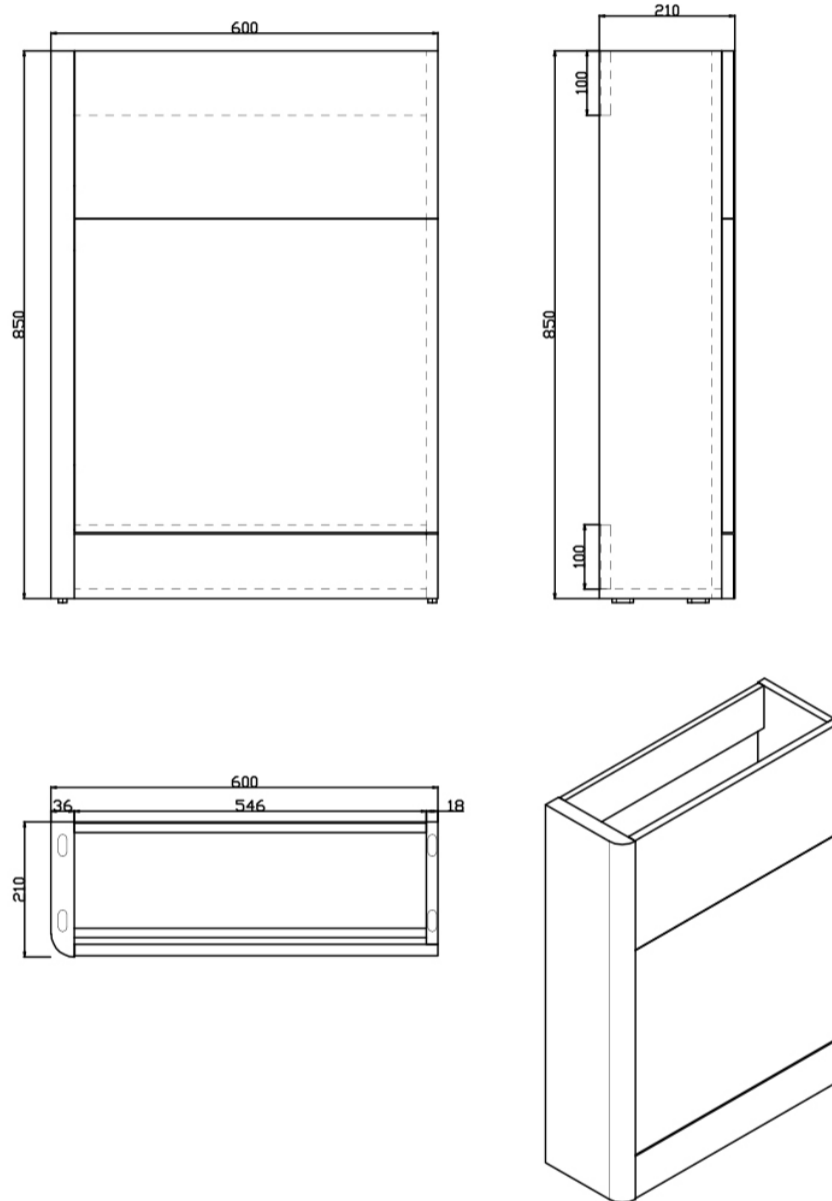

SUBURB 500MM × 395MM DOUBLE DOOR FLOOR MOUNTED CABINET

SKU: N/A

TECHNICAL DRAWING

Weight	0.233 kg
Range	Suburb
Size	500mm
Colour	Matt Ash, White Gloss

Dimensions are in millimetres except thread sizes which are BSP imperial.

SUBURB 600MM RIGHT HANDED WC UNIT

SKU: N/A

TECHNICAL DRAWING

Weight	0.165 kg
Range	Suburb
Colour	Matt Ash, White Gloss
Size	600mm

Dimensions are in millimetres except thread sizes which are BSP imperial.

NOTES