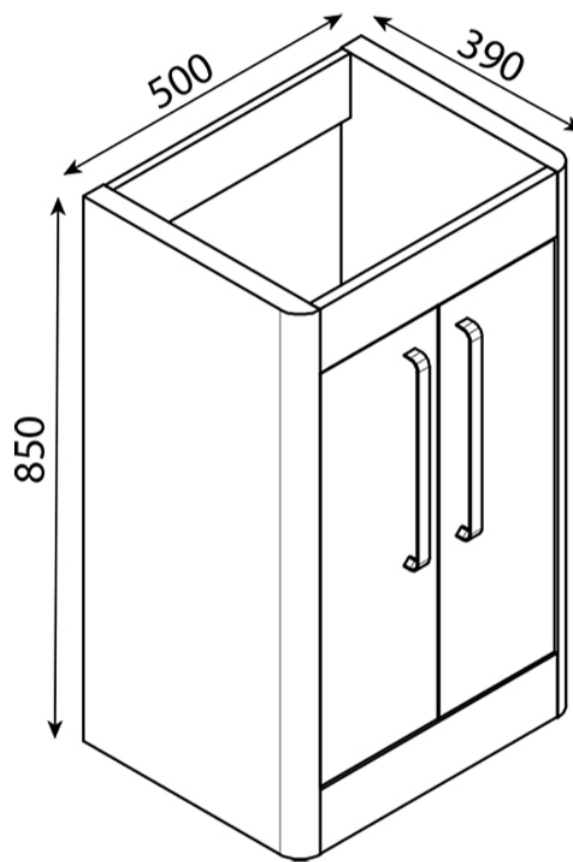

SUBURB 600MM LEFT HAND WC CABINET

SKU: N/A

TECHNICAL DRAWING

Weight	0.165 kg
Range	Suburb
Size	600mm
Colour	Matt Ash, White Gloss

Dimensions are in millimetres except thread sizes which are BSP imperial.

NOTES

SUBURB 500MM × 395MM DOUBLE DOOR FLOOR MOUNTED CABINET

SKU: N/A

TECHNICAL DRAWING

Weight	0.233 kg
Range	Suburb
Size	500mm
Colour	Matt Ash, White Gloss

Dimensions are in millimetres except thread sizes which are BSP imperial.