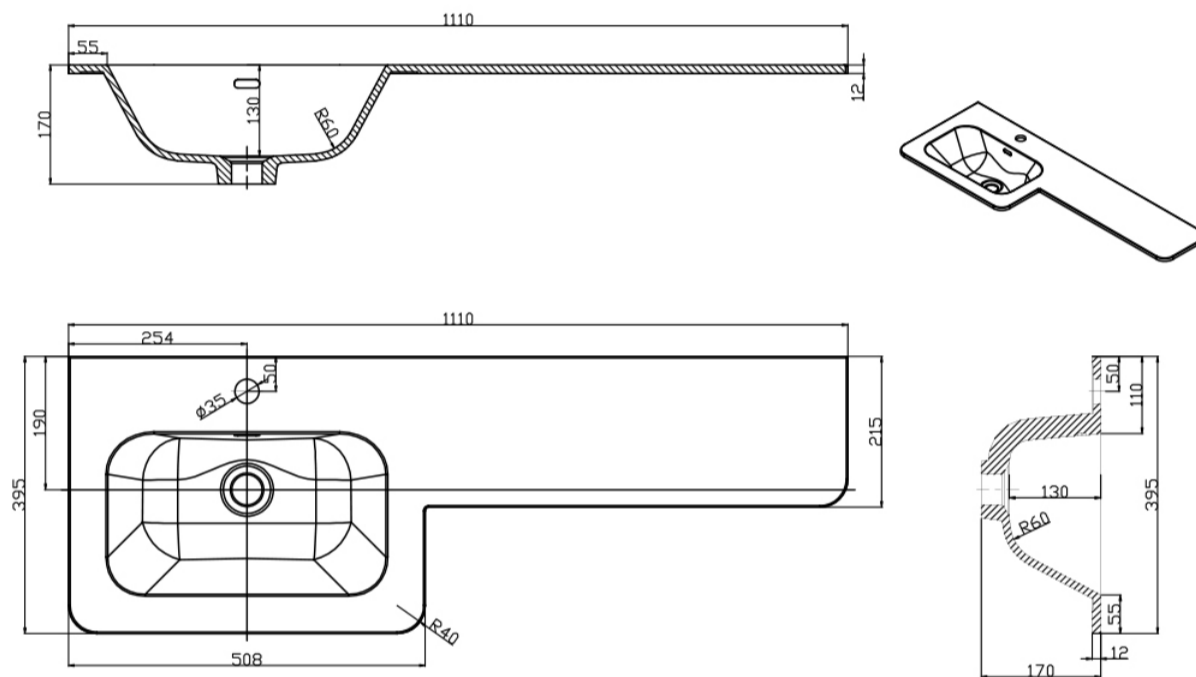

SUBURB 1110MM LEFT HAND BASIN 1TH

SKU: SU1110LHBAS

TECHNICAL DRAWING

Weight	0.117 kg
Range	Suburb

Dimensions are in millimetres except thread sizes which are BSP imperial.

NOTES

Our guarantee is subject to the product having been installed, used and maintained in accordance with our instructions. All working parts (such as hinges, ceramic disks, cartridges, seals and cistern fittings), which are subject to normal wear and tear, are covered for 36 months from proof of purchase date. This excludes seats, which are covered for 12 months. Our guarantee applies to the original purchaser and is nontransferable. Our guarantee is only applicable in the UK and ROI. This does not affect your statutory rights.