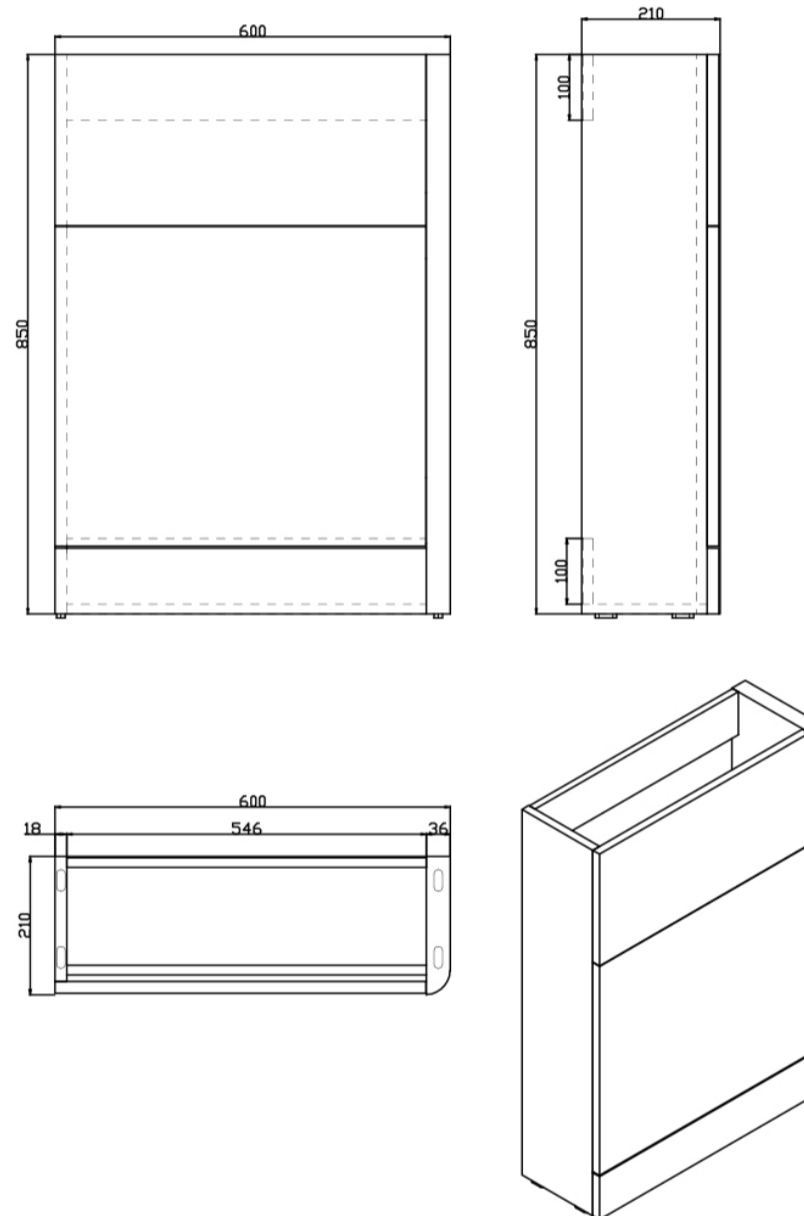

SUBURB 600MM LEFT HAND WC CABINET

SKU: N/A

TECHNICAL DRAWING

Weight	0.165 kg
Range	Suburb
Size	600mm
Colour	Matt Ash, White Gloss

Dimensions are in millimetres except thread sizes which are BSP imperial.

NOTES

SUBURB 500MM × 395MM DOUBLE DOOR FLOOR MOUNTED CABINET

SKU: N/A

TECHNICAL DRAWING

Weight	0.233 kg
Range	Suburb
Size	500mm
Colour	Matt Ash, White Gloss

Dimensions are in millimetres except thread sizes which are BSP imperial.