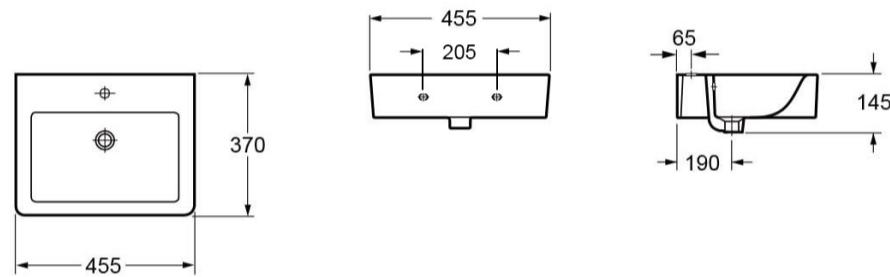

SUBURB 455MM BASIN ONE TAP HOLE AND FULL PEDESTAL

SKU: LH1063/P1063

TECHNICAL DRAWING

LH1063

Weight	0.031 kg
Type	1 Tap hole
Range	Suburb

Dimensions are in millimetres except thread sizes which are BSP imperial.