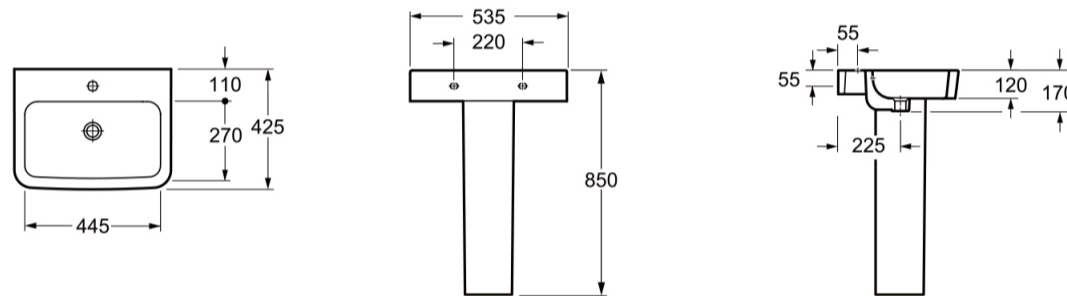

SUBURB 530MM BASIN 1 TAP HOLE

SKU: L1063A1

TECHNICAL DRAWING

L1063A1 & P1063

Weight	0.043 kg
Range	Suburb

Dimensions are in millimetres except thread sizes which are BSP imperial.

NOTES

Our guarantee is subject to the product having been installed, used and maintained in accordance with our instructions. All working parts (such as hinges, ceramic disks, cartridges, seals and cistern fittings), which are subject to normal wear and tear, are covered for 36 months from proof of purchase date. This excludes seats, which are covered for 12 months. Our guarantee applies to the original purchaser and is nontransferable. Our guarantee is only applicable in the UK and ROI. This does not affect your statutory rights.

PLASTIC BASIN OVERFLOW COVER IN BRUSHED BRASS

SKU: OVBR

Weight	0.02 kg
Range	Blade, Arco

Dimensions are in millimetres except thread sizes which are BSP imperial.

NOTES

Our guarantee is subject to the product having been installed, used and maintained in accordance with our instructions. All working parts (such as hinges, ceramic disks, cartridges, seals and cistern fittings), which are subject to normal wear and tear, are covered for 36 months from proof of purchase date. This excludes seats, which are covered for 12 months. Our guarantee applies to the original purchaser and is nontransferable. Our guarantee is only applicable in the UK and ROI. This does not affect your statutory rights.