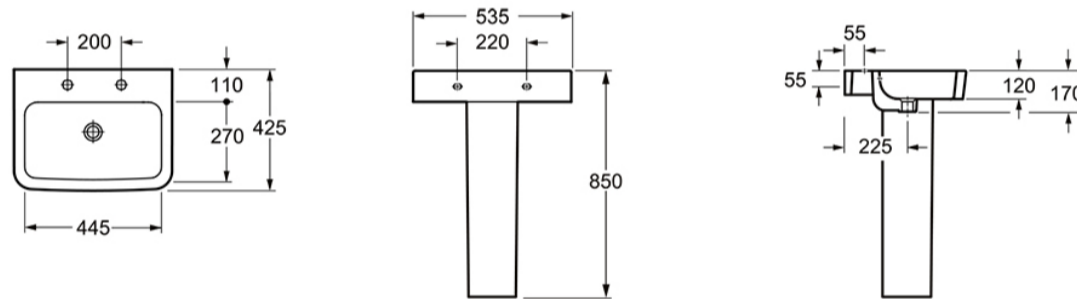

SUBURB 530MM BASIN 2 TAP HOLE

SKU: L1063A2

TECHNICAL DRAWING

L1063A2 & P1063

Weight	0.043 kg
Range	Suburb

Dimensions are in millimetres except thread sizes which are BSP imperial.

NOTES

Our guarantee is subject to the product having been installed, used and maintained in accordance with our instructions. All working parts (such as hinges, ceramic disks, cartridges, seals and cistern fittings), which are subject to normal wear and tear, are covered for 36 months from proof of purchase date. This excludes seats, which are covered for 12 months. Our guarantee applies to the original purchaser and is nontransferable. Our guarantee is only applicable in the UK and ROI. This does not affect your statutory rights.

PLASTIC BASIN OVERFLOW COVER IN BRUSHED BRASS

SKU: OVBR

Weight	0.02 kg
Range	Blade, Arco

Dimensions are in millimetres except thread sizes which are BSP imperial.

NOTES

Our guarantee is subject to the product having been installed, used and maintained in accordance with our instructions. All working parts (such as hinges, ceramic disks, cartridges, seals and cistern fittings), which are subject to normal wear and tear, are covered for 36 months from proof of purchase date. This excludes seats, which are covered for 12 months. Our guarantee applies to the original purchaser and is nontransferable. Our guarantee is only applicable in the UK and ROI. This does not affect your statutory rights.