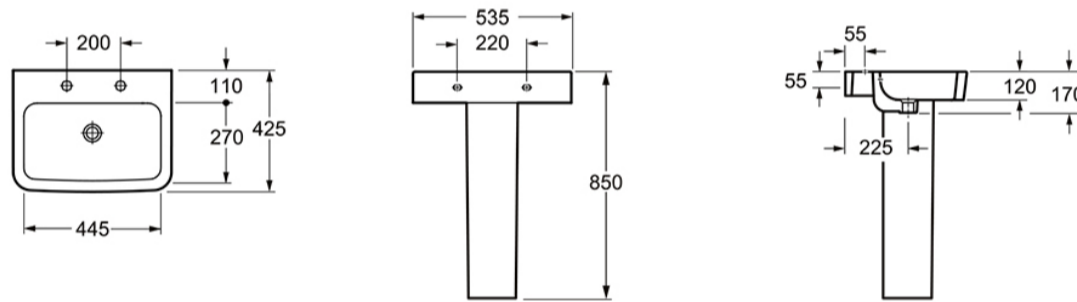

### TECHNICAL DRAWING

L1063A2 & P1063

<b>Weight</b>	0.031 kg
<b>Type</b>	2 Tap hole
<b>Range</b>	Suburb

Dimensions are in millimetres except thread sizes which are BSP imperial.

### TECHNICAL DRAWING

L1063A2 & P1063

<b>Weight</b>	0.03 kg
<b>Range</b>	Suburb

Dimensions are in millimetres except thread sizes which are BSP imperial.