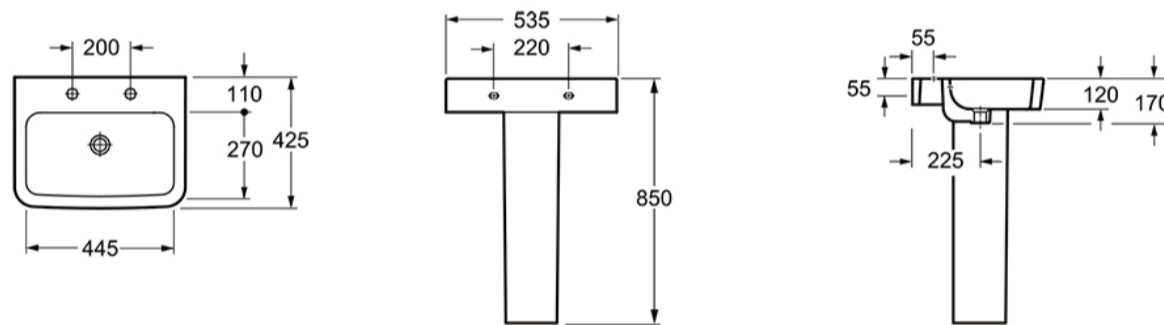

## SUBURB 535MM BASIN TWO TAP HOLES AND FULL PEDESTAL

SKU: L1063A2/P1063

### TECHNICAL DRAWING

L1063A2 & P1063

<b>Weight</b>	0.031 kg
<b>Type</b>	2 Tap hole
<b>Range</b>	Suburb

Dimensions are in millimetres except thread sizes which are BSP imperial.

### TECHNICAL DRAWING

L1063A2 & P1063

<b>Weight</b>	0.03 kg
<b>Range</b>	Suburb

Dimensions are in millimetres except thread sizes which are BSP imperial.