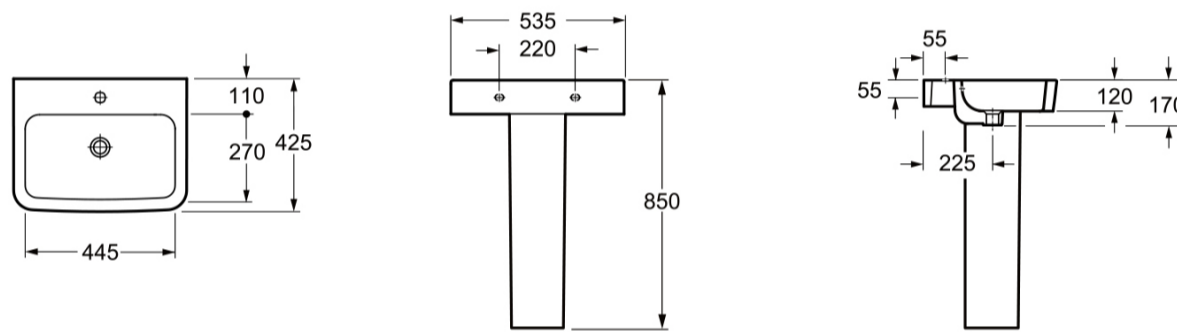

SUBURB 535MM BASIN ONE TAP HOLE AND FULL PEDESTAL

SKU: L1063A1/P1063

TECHNICAL DRAWING

L1063A1 & P1063

Weight	0.031 kg
Type	1 Tap hole
Range	Suburb

Dimensions are in millimetres except thread sizes which are BSP imperial.

SUBURB FULL PEDESTAL

SKU: P1063

TECHNICAL DRAWING

L1063A2 & P1063

Weight	0.03 kg
Range	Suburb

Dimensions are in millimetres except thread sizes which are BSP imperial.

NOTES

Our guarantee is subject to the product having been installed, used and maintained in accordance with our instructions. All working parts (such as hinges, ceramic disks, cartridges, seals and cistern fittings), which are subject to normal wear and tear, are covered for 36 months from proof of purchase date. This excludes seats, which are covered for 12 months. Our guarantee applies to the original purchaser and is nontransferable. Our guarantee is only applicable in the UK and ROI. This does not affect your statutory rights.