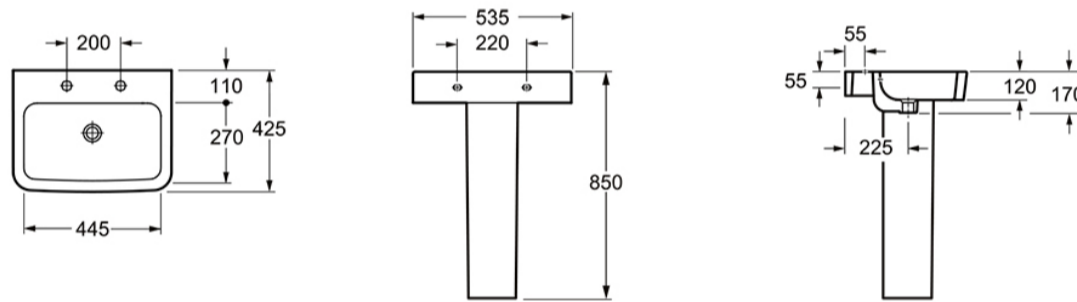

SUBURB 535MM BASIN ONE TAP HOLE AND FULL PEDESTAL

SKU: L1063A1/P1063

TECHNICAL DRAWING

L1063A1 & P1063

Weight	0.031 kg
Type	1 Tap hole
Range	Suburb

Dimensions are in millimetres except thread sizes which are BSP imperial.

SUBURB FULL PEDESTAL

SKU: P1063

TECHNICAL DRAWING

L1063A2 & P1063

Weight	0.03 kg
Range	Suburb

Dimensions are in millimetres except thread sizes which are BSP imperial.

NOTES

Our guarantee is subject to the product having been installed, used and maintained in accordance with our instructions. All working parts (such as hinges, ceramic disks, cartridges, seals and cistern fittings), which are subject to normal wear and tear, are covered for 36 months from proof of purchase date. This excludes seats, which are covered for 12 months. Our guarantee applies to the original purchaser and is nontransferable. Our guarantee is only applicable in the UK and ROI. This does not affect your statutory rights.