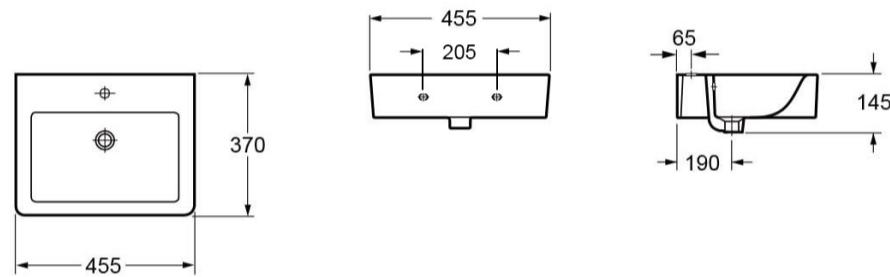

### TECHNICAL DRAWING

LH1063

<b>Weight</b>	0.031 kg
<b>Type</b>	1 Tap hole
<b>Range</b>	Suburb

Dimensions are in millimetres except thread sizes which are BSP imperial.

### TECHNICAL DRAWING

L1063A2 & P1063

<b>Weight</b>	0.03 kg
<b>Range</b>	Suburb

Dimensions are in millimetres except thread sizes which are BSP imperial.