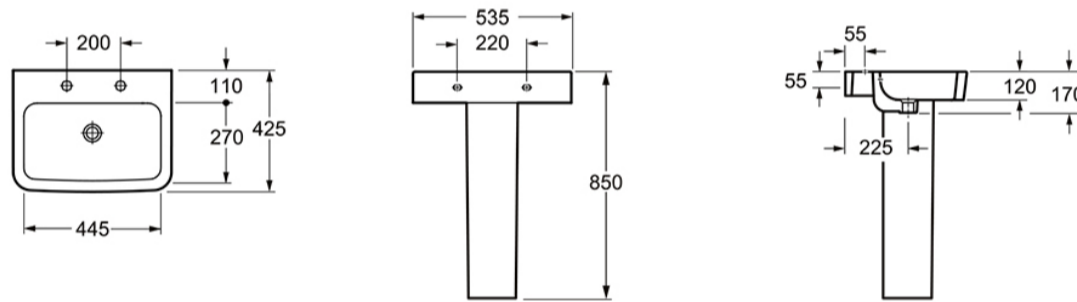

### TECHNICAL DRAWING

LH1063

<b>Weight</b>	0.031 kg
<b>Type</b>	1 Tap hole
<b>Range</b>	Suburb

Dimensions are in millimetres except thread sizes which are BSP imperial.

### TECHNICAL DRAWING

L1063A2 & P1063

<b>Weight</b>	0.03 kg
<b>Range</b>	Suburb

Dimensions are in millimetres except thread sizes which are BSP imperial.