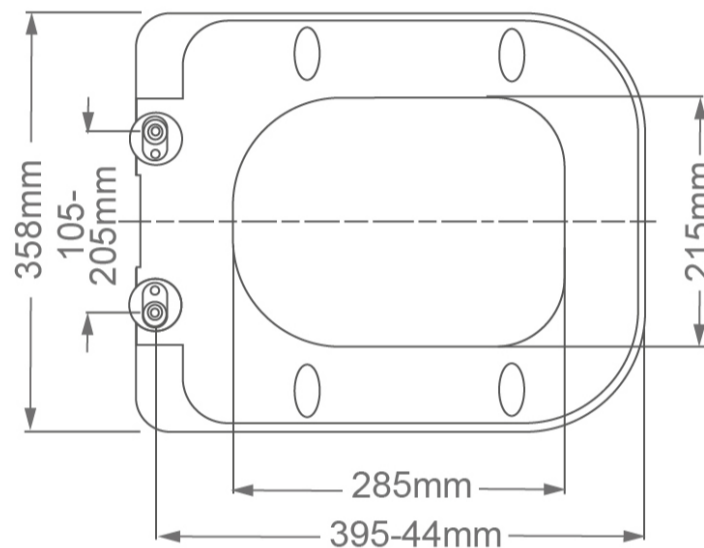

SUBURB BACK TO WALL PAN

SKU: CB1010C

TECHNICAL DRAWING

Weight	0.086 kg
Range	Suburb

Dimensions are in millimetres except thread sizes which are BSP imperial.

NOTES

Our guarantee is subject to the product having been installed, used and maintained in accordance with our instructions. All working parts (such as hinges, ceramic disks, cartridges, seals and cistern fittings), which are subject to normal wear and tear, are covered for 36 months from proof of purchase date. This excludes seats, which are covered for 12 months. Our guarantee applies to the original purchaser and is nontransferable. Our guarantee is only applicable in the UK and ROI. This does not affect your statutory rights.

ESSENCE / SUBURB SOFT CLOSE QUICK RELEASE DURAPLUS SEAT

SKU: S1010SCQRN

TECHNICAL DRAWING

Weight	0.015 kg
Range	Essence, Suburb

Dimensions are in millimetres except thread sizes which are BSP imperial.

NOTES