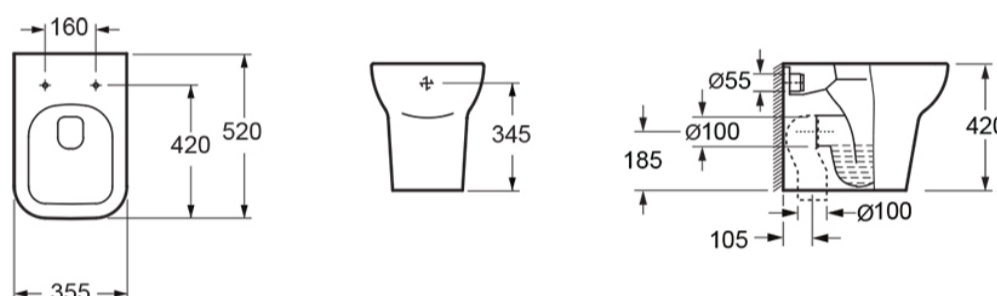

SUBURB BACK TO WALL PAN

SKU: CB1010C

TECHNICAL DRAWING

Weight	0.086 kg
Range	Suburb

Dimensions are in millimetres except thread sizes which are BSP imperial.

NOTES

Our guarantee is subject to the product having been installed, used and maintained in accordance with our instructions. All working parts (such as hinges, ceramic disks, cartridges, seals and cistern fittings), which are subject to normal wear and tear, are covered for 36 months from proof of purchase date. This excludes seats, which are covered for 12 months. Our guarantee applies to the original purchaser and is nontransferable. Our guarantee is only applicable in the UK and ROI. This does not affect your statutory rights.

ESSENCE / SUBURB SOFT CLOSE QUICK RELEASE DURAPLUS SEAT

SKU: S1010SCQRN

TECHNICAL DRAWING

Weight	0.015 kg
Range	Essence, Suburb

Dimensions are in millimetres except thread sizes which are BSP imperial.

NOTES