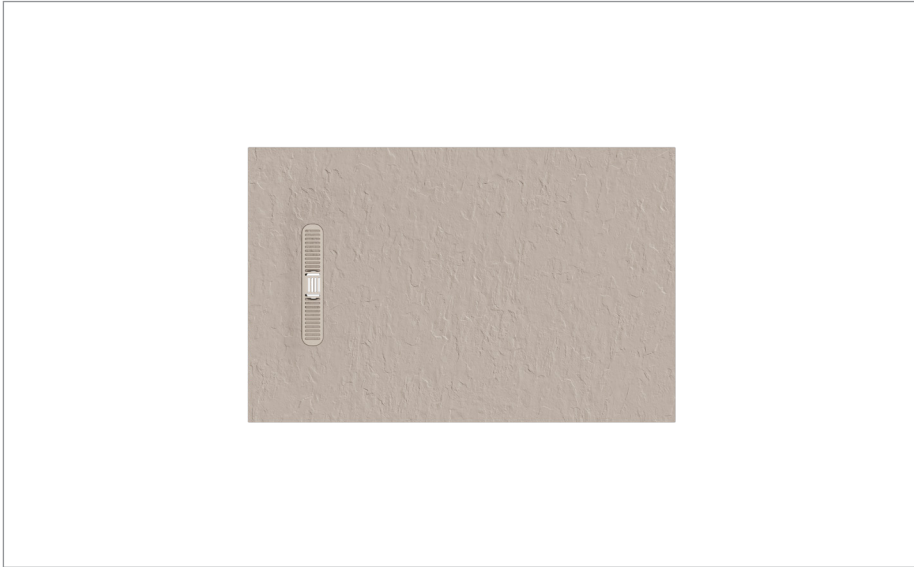

## PRODUCT CODE

VTR900X1400TEXBR

## DESCRIPTION

Vito Textured Rectangle Anti Slip Class C Shower Tray 900 x 1400 Brown