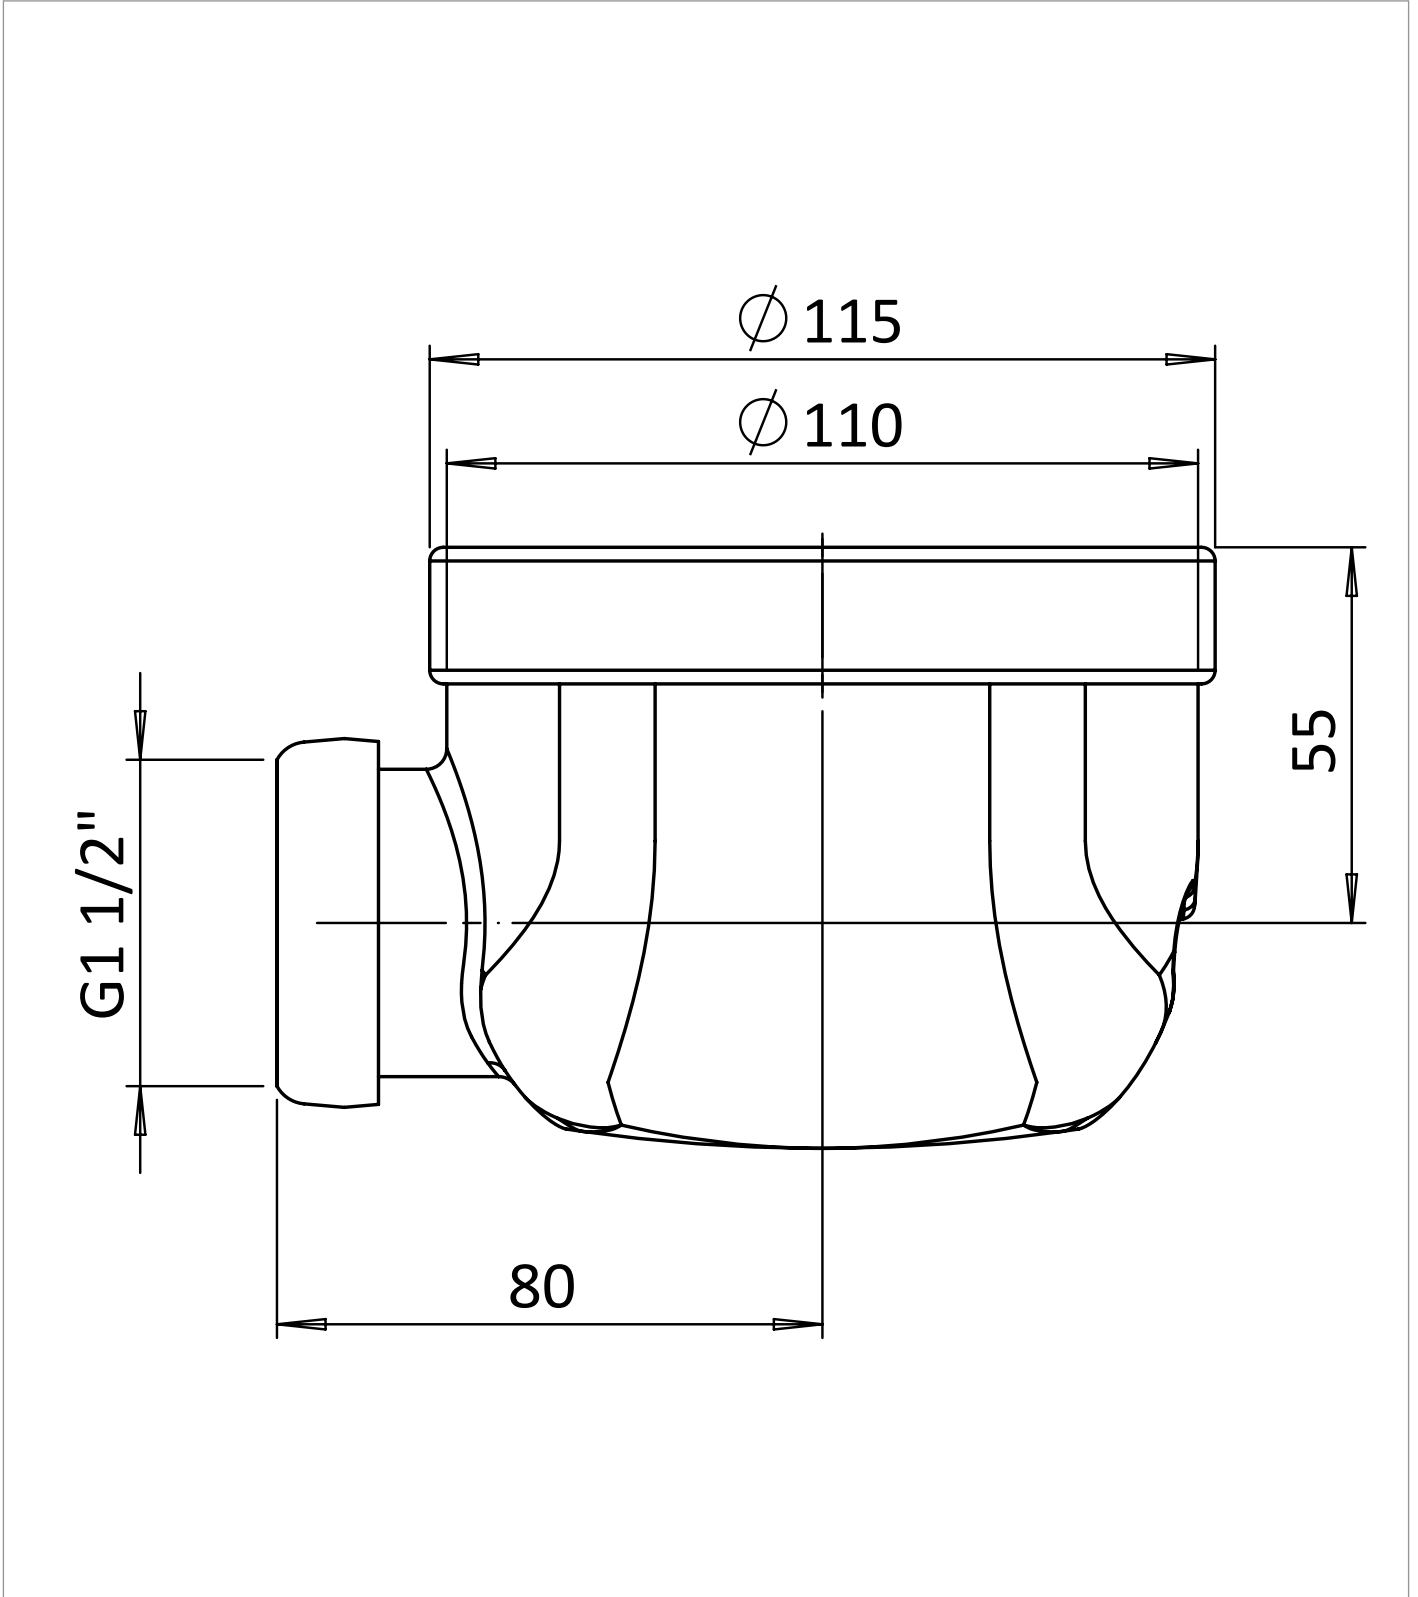

## TECHNICAL DIMENSIONS

Dimensions in mm unless otherwise specified.

Tolerances (per material type) apply.

## DESCRIPTION

Vito Shower Tray Waste 90mm

## WEBSITE LINK

[Click Here](#)

|                       |           |
|-----------------------|-----------|
| CATEGORY              | Showering |
| WARRANTY DETAILS      | 2 Years   |
| COLOUR                | Grey      |
| PRIMARY MATERIAL      | NEOPRENE  |
| PRODUCT WIDTH MM      | 90        |
| PRODUCT HEIGHT MM     | 115       |
| PRODUCT LENGTH MM     | 90        |
| PRODUCT NET WEIGHT KG | 0.2       |