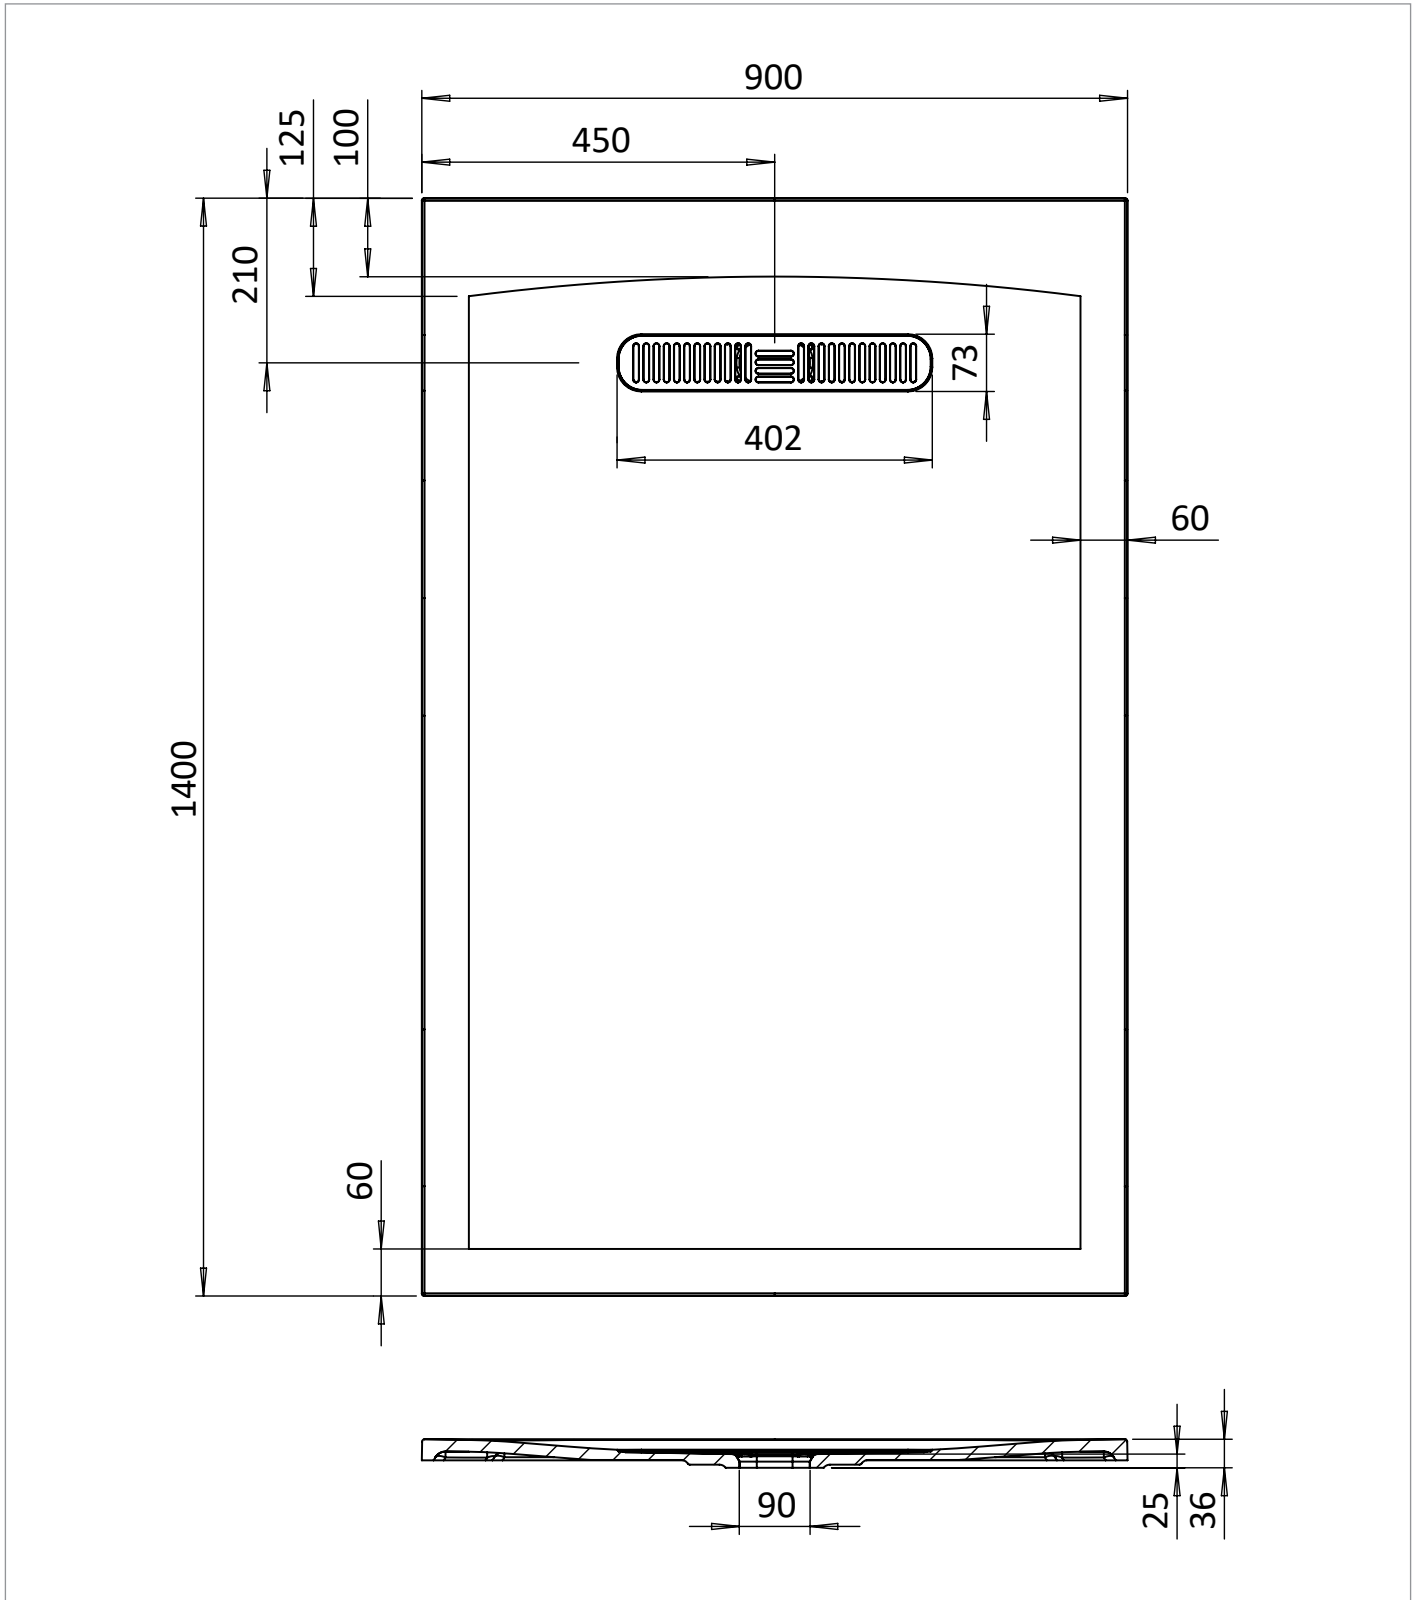

## WEBSITE LINK

[Click Here](#)

|                       |                  |
|-----------------------|------------------|
| CATEGORY              | Showering        |
| WARRANTY DETAILS      | Lifetime         |
| COLOUR                | Brown            |
| FINISH APPLICATION    | Gelcoat/Nanocoat |
| PRIMARY MATERIAL      | Dolomite         |
| SECONDARY MATERIAL    | Stone Resin      |
| INSTALL TYPE          | Floor Mounted    |
| PRODUCT WIDTH MM      | 900              |
| PRODUCT HEIGHT MM     | 35               |
| PRODUCT LENGTH MM     | 1400             |
| PRODUCT NET WEIGHT KG | 61.89            |

## TECHNICAL DIMENSIONS

Dimensions in mm unless otherwise specified.

Tolerances (per material type) apply.

## DESCRIPTION

Vito Shower Tray Waste 90mm