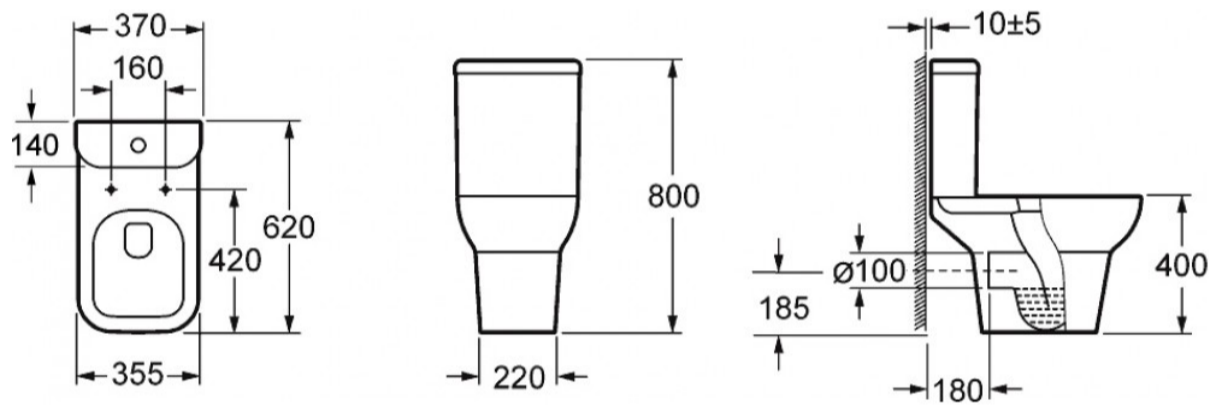

## SUBURB OPEN BACK CLOSE COUPLED PAN (PAN HEIGHT 400MM)

SKU: C1063C

### TECHNICAL DRAWING

<b>Weight</b>	0.099 kg
<b>Range</b>	Flite, Suburb, Xcite

Dimensions are in millimetres except thread sizes which are BSP imperial.

### TECHNICAL DRAWING

<b>Weight</b>	0.03 kg
<b>Range</b>	Suburb

Dimensions are in millimetres except thread sizes which are BSP imperial.

### TECHNICAL DRAWING

<b>Weight</b>	0.015 kg
<b>Range</b>	Essence, Suburb

Dimensions are in millimetres except thread sizes which are BSP imperial.