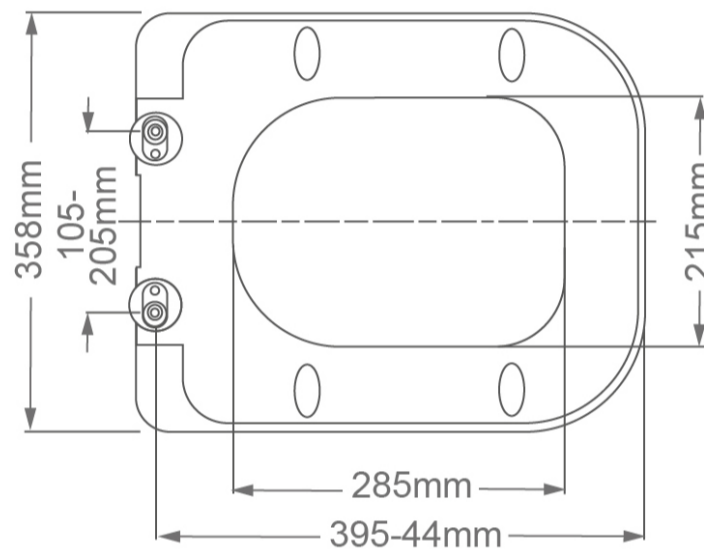

### TECHNICAL DRAWING

<b>Weight</b>	0.03 kg
<b>Range</b>	Suburb

Dimensions are in millimetres except thread sizes which are BSP imperial.

### TECHNICAL DRAWING

<b>Weight</b>	0.015 kg
<b>Range</b>	Essence, Suburb

Dimensions are in millimetres except thread sizes which are BSP imperial.