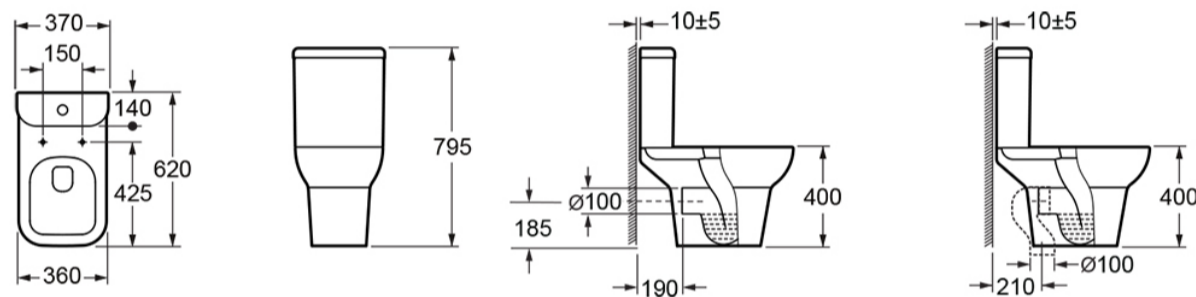

### TECHNICAL DRAWING

<b>Weight</b>	0.03 kg
<b>Range</b>	Suburb

Dimensions are in millimetres except thread sizes which are BSP imperial.

### TECHNICAL DRAWING

<b>Weight</b>	0.015 kg
<b>Range</b>	Essence, Suburb

Dimensions are in millimetres except thread sizes which are BSP imperial.