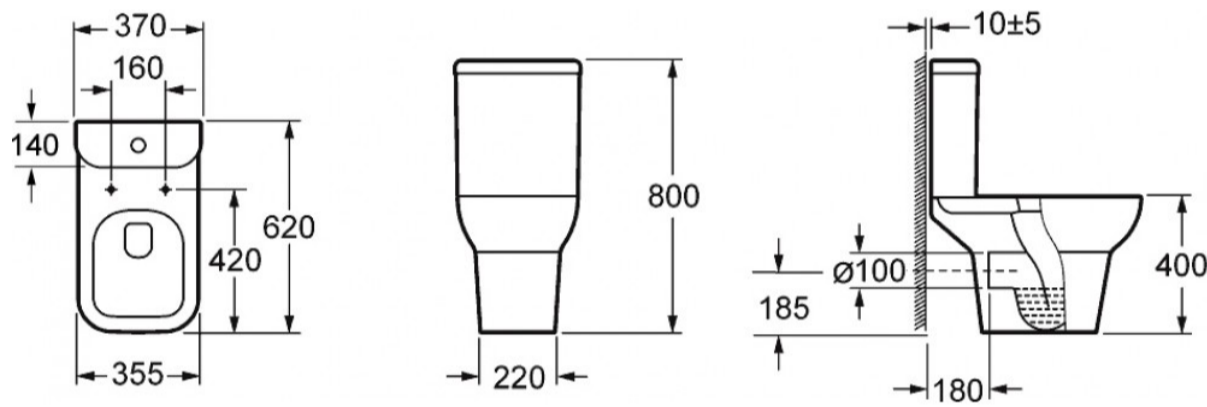

SUBURB OPEN BACK CLOSE COUPLED PAN (PAN HEIGHT 400MM)

SKU: C1063C

TECHNICAL DRAWING

Weight	0.099 kg
Range	Flite, Suburb, Xcite

Dimensions are in millimetres except thread sizes which are BSP imperial.

NOTES

2.6/4LTR ECO FLUSH, CLOSE COUPLED SQUARE CISTERN

SKU: T1063C

TECHNICAL DRAWING

Weight	0.026 kg
Range	Flite, Suburb, Xcite

Dimensions are in millimetres except thread sizes which are BSP imperial.

NOTES

Our guarantee is subject to the product having been installed, used and maintained in accordance with our instructions. All working parts (such as hinges, ceramic disks, cartridges, seals and cistern fittings), which are subject to normal wear and tear, are covered for 36 months from proof of purchase date. This excludes seats, which are covered for 12 months. Our guarantee applies to the original purchaser and is nontransferable. Our guarantee is only applicable in the UK and ROI. This does not affect your statutory rights.