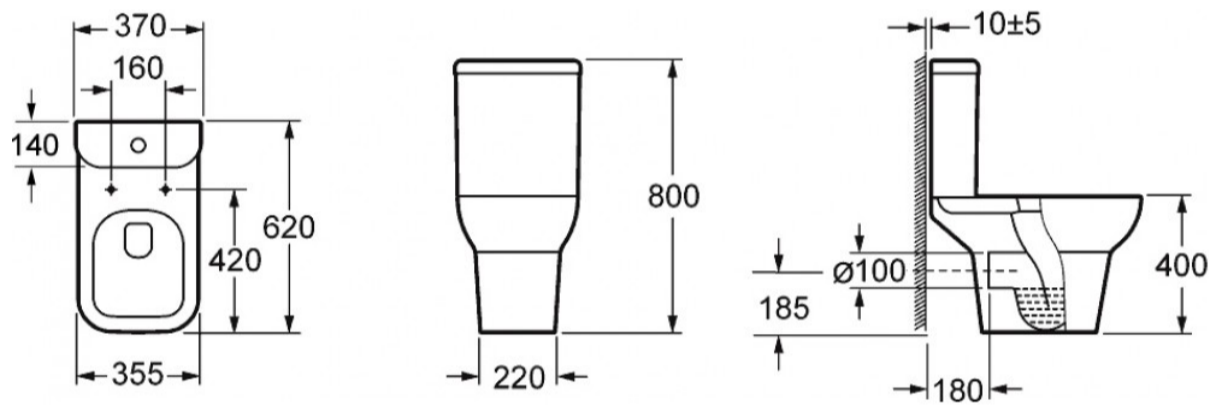

SUBURB OPEN BACK CLOSE COUPLED PAN (PAN HEIGHT 400MM)

SKU: C1063C

TECHNICAL DRAWING

Weight	0.099 kg
Range	Flite, Suburb, Xcite

Dimensions are in millimetres except thread sizes which are BSP imperial.

NOTES

2.6/4LTR ECO FLUSH, CLOSE COUPLED SQUARE CISTERN

SKU: T1063C

TECHNICAL DRAWING

Weight	0.026 kg
Range	Flite, Suburb, Xcite

Dimensions are in millimetres except thread sizes which are BSP imperial.

NOTES

Our guarantee is subject to the product having been installed, used and maintained in accordance with our instructions. All working parts (such as hinges, ceramic disks, cartridges, seals and cistern fittings), which are subject to normal wear and tear, are covered for 36 months from proof of purchase date. This excludes seats, which are covered for 12 months. Our guarantee applies to the original purchaser and is nontransferable. Our guarantee is only applicable in the UK and ROI. This does not affect your statutory rights.