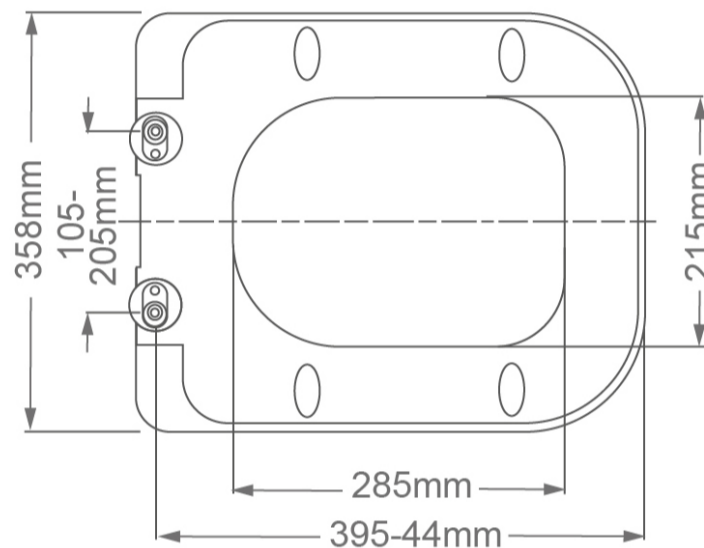

ESSENCE / SUBURB SOFT CLOSE QUICK RELEASE DURAPLUS SEAT

SKU: S1010SCQRN

TECHNICAL DRAWING

Weight	0.015 kg
Range	Essence, Suburb

Dimensions are in millimetres except thread sizes which are BSP imperial.

NOTES

Our guarantee is subject to the product having been installed, used and maintained in accordance with our instructions. All working parts (such as hinges, ceramic disks, cartridges, seals and cistern fittings), which are subject to normal wear and tear, are covered for 36 months from proof of purchase date. This excludes seats, which are covered for 12 months. Our guarantee applies to the original purchaser and is nontransferable. Our guarantee is only applicable in the UK and ROI. This does not affect your statutory rights.

Information is provided for guidance only and is non-binding. All measurements are approximate and subject to standard tolerances. We reserve the right to change product specifications without prior notification.

Bathrooms designed to inspire, **built to last.**

T:01530 835598 E: sales@imex.team imex.website

Imex Ceramic UK Ltd
15 Sybron Way, Millbrook Industrial Estate, Crowborough, East Sussex, TN6 3DZ

VAT Ref No: 101013309