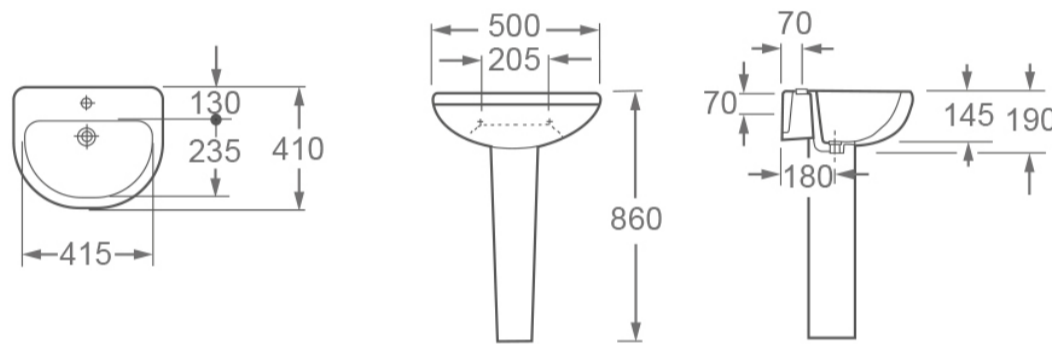

500MM BASIN WITH ONE TAP HOLE

SKU: L1076C1

TECHNICAL DRAWING

L1076C1 + P1076

Weight	0.04 kg
Range	Ivo
Type	1 Tap hole

Dimensions are in millimetres except thread sizes which are BSP imperial.

NOTES

Our guarantee is subject to the product having been installed, used and maintained in accordance with our instructions. All working parts (such as hinges, ceramic disks, cartridges, seals and cistern fittings), which are subject to normal wear and tear, are covered for 36 months from proof of purchase date. This excludes seats, which are covered for 12 months. Our guarantee applies to the original purchaser and is nontransferable. Our guarantee is only applicable in the UK and ROI. This does not affect your statutory rights.

IVO 500MM BASIN WITH TWO TAP HOLES

SKU: L1076C2

TECHNICAL DRAWING

L1076C2 + P1076

Weight	0.04 kg
Range	Ivo
Type	2 Tap hole

Dimensions are in millimetres except thread sizes which are BSP imperial.

NOTES

Our guarantee is subject to the product having been installed, used and maintained in accordance with our instructions. All working parts (such as hinges, ceramic disks, cartridges, seals and cistern fittings), which are subject to normal wear and tear, are covered for 36 months from proof of purchase date. This excludes seats, which are covered for 12 months. Our guarantee applies to the original purchaser and is nontransferable. Our guarantee is only applicable in the UK and ROI. This does not affect your statutory rights.