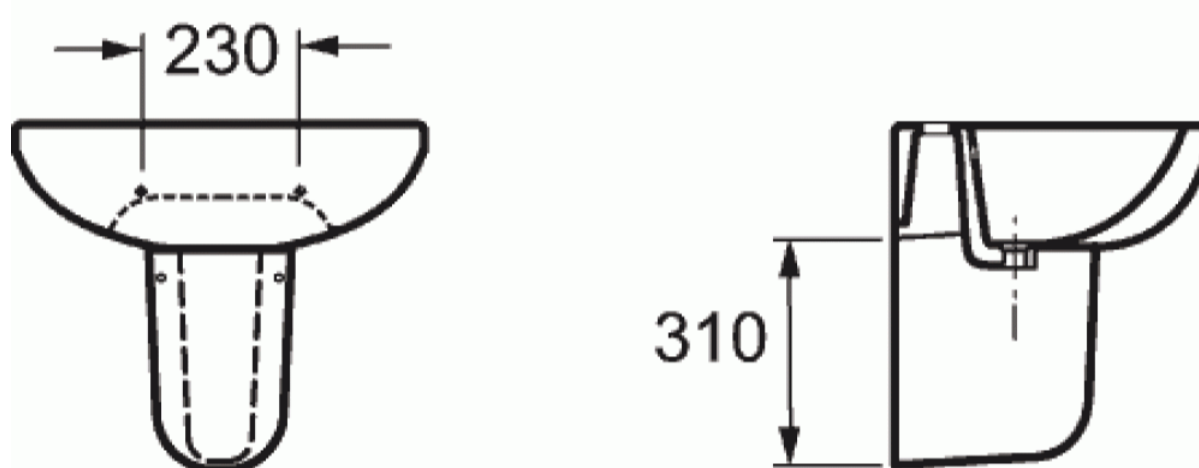

IVO 500MM BASIN WITH TWO TAP HOLES

SKU: L1076C2

TECHNICAL DRAWING

L1076C2 + P1076

Weight	0.04 kg
Range	Ivo
Type	2 Tap hole

Dimensions are in millimetres except thread sizes which are BSP imperial.

NOTES

Our guarantee is subject to the product having been installed, used and maintained in accordance with our instructions. All working parts (such as hinges, ceramic disks, cartridges, seals and cistern fittings), which are subject to normal wear and tear, are covered for 36 months from proof of purchase date. This excludes seats, which are covered for 12 months. Our guarantee applies to the original purchaser and is nontransferable. Our guarantee is only applicable in the UK and ROI. This does not affect your statutory rights.

UNIVERSAL ROUND SEMI PEDESTAL

SKU: P1072A

TECHNICAL DRAWING

Weight
Range

0.02 kg
Ivan, Ronda, Ivo

Dimensions are in millimetres except thread sizes which are BSP imperial.

NOTES

Our guarantee is subject to the product having been installed, used and maintained in accordance with our instructions. All working parts (such as hinges, ceramic disks, cartridges, seals and cistern fittings), which are subject to normal wear and tear, are covered for 36 months from proof of purchase date. This excludes seats, which are covered for 12 months. Our guarantee applies to the original purchaser and is nontransferable. Our guarantee is only applicable in the UK and ROI. This does not affect your statutory rights.