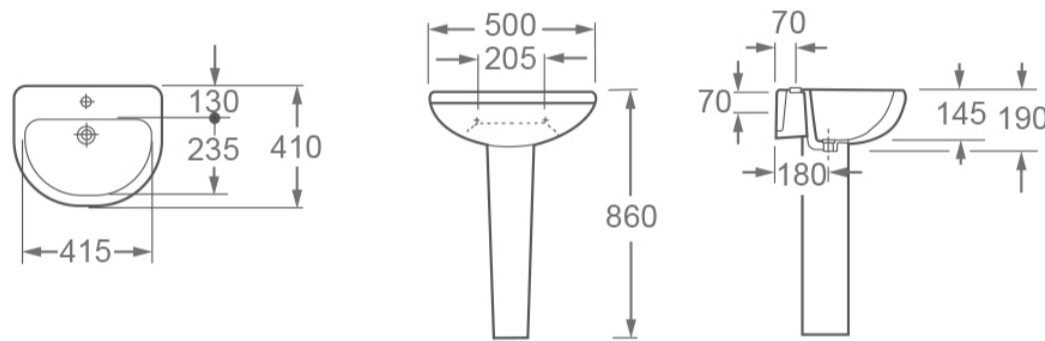

500MM BASIN WITH ONE TAP HOLE

SKU: L1076C1

TECHNICAL DRAWING

L1076C1 + P1076

Weight	0.04 kg
Range	Ivo
Type	1 Tap hole

Dimensions are in millimetres except thread sizes which are BSP imperial.

NOTES

Our guarantee is subject to the product having been installed, used and maintained in accordance with our instructions. All working parts (such as hinges, ceramic disks, cartridges, seals and cistern fittings), which are subject to normal wear and tear, are covered for 36 months from proof of purchase date. This excludes seats, which are covered for 12 months. Our guarantee applies to the original purchaser and is nontransferable. Our guarantee is only applicable in the UK and ROI. This does not affect your statutory rights.

IVO 500MM BASIN WITH TWO TAP HOLES

SKU: L1076C2

TECHNICAL DRAWING

L1076C2 + P1076

Weight	0.04 kg
Range	Ivo
Type	2 Tap hole

Dimensions are in millimetres except thread sizes which are BSP imperial.

NOTES

Our guarantee is subject to the product having been installed, used and maintained in accordance with our instructions. All working parts (such as hinges, ceramic disks, cartridges, seals and cistern fittings), which are subject to normal wear and tear, are covered for 36 months from proof of purchase date. This excludes seats, which are covered for 12 months. Our guarantee applies to the original purchaser and is nontransferable. Our guarantee is only applicable in the UK and ROI. This does not affect your statutory rights.