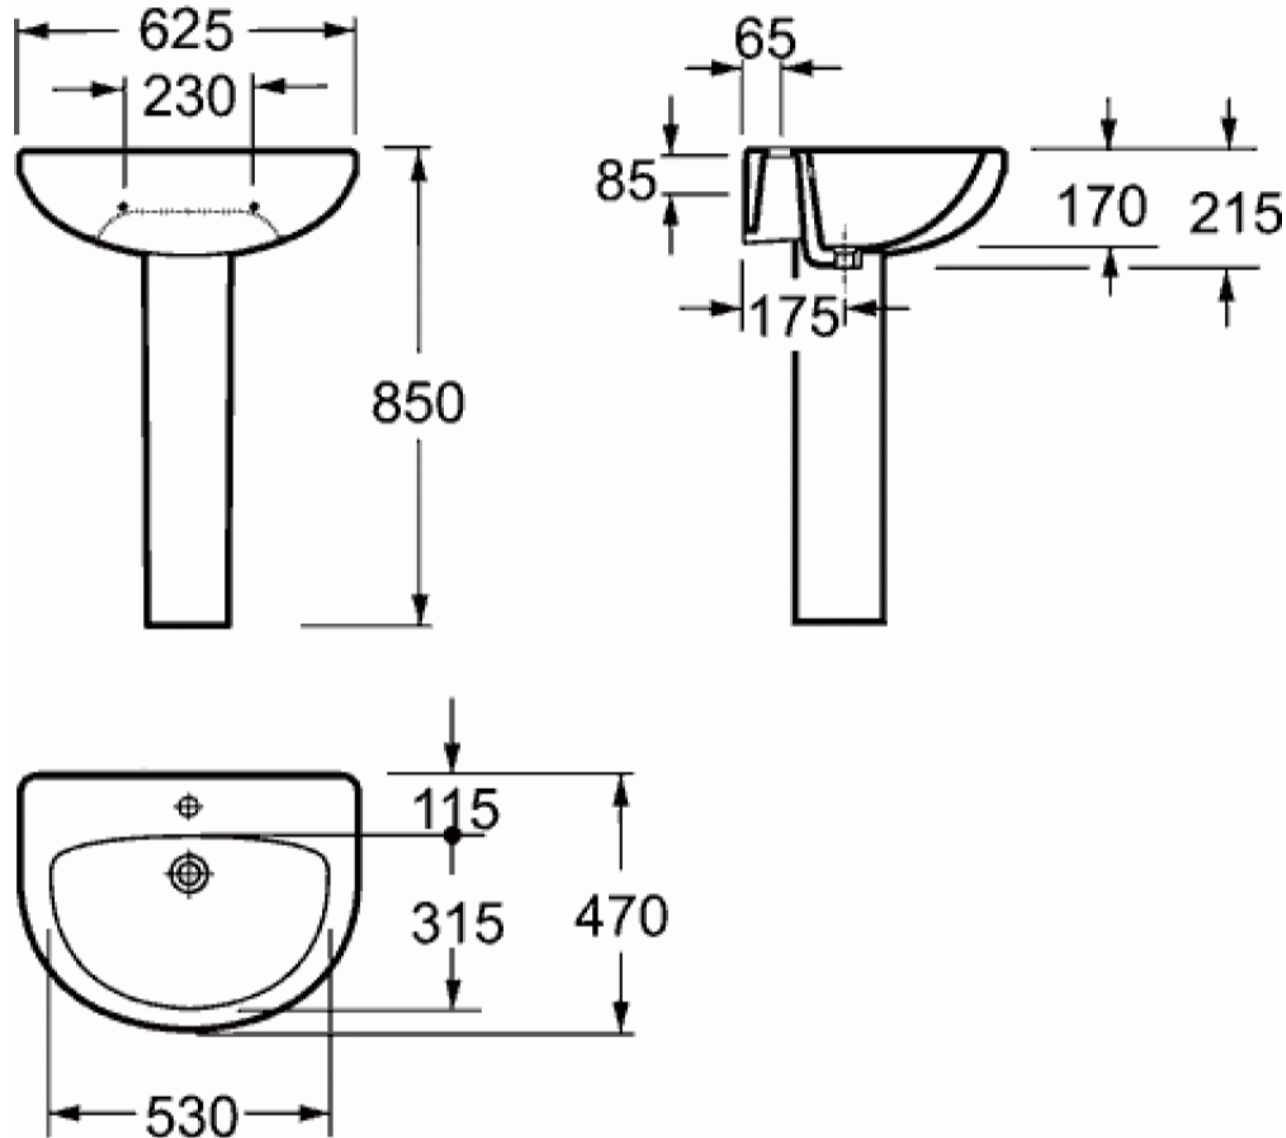

IVO / FLITE FULL PEDESTAL

SKU: P1076

TECHNICAL DRAWING

Weight 0.25 kg
Range Ivo

Dimensions are in millimetres except thread sizes which are BSP imperial.

NOTES

Our guarantee is subject to the product having been installed, used and maintained in accordance with our instructions. All working parts (such as hinges, ceramic disks, cartridges, seals and cistern fittings), which are subject to normal wear and tear, are covered for 36 months from proof of purchase date. This excludes seats, which are covered for 12 months. Our guarantee applies to the original purchaser and is nontransferable. Our guarantee is only applicable in the UK and ROI. This does not affect your statutory rights.

Information is provided for guidance only and is non-binding. All measurements are approximate and subject to standard tolerances. We reserve the right to change product specifications without prior notification.

Bathrooms designed to inspire, **built to last.**

T:01530 835598 E: sales@imex.team imex.website

Imex Ceramic UK Ltd
15 Sybron Way, Millbrook Industrial Estate, Crowborough, East Sussex, TN6 3DZ

VAT Ref No: 101013309