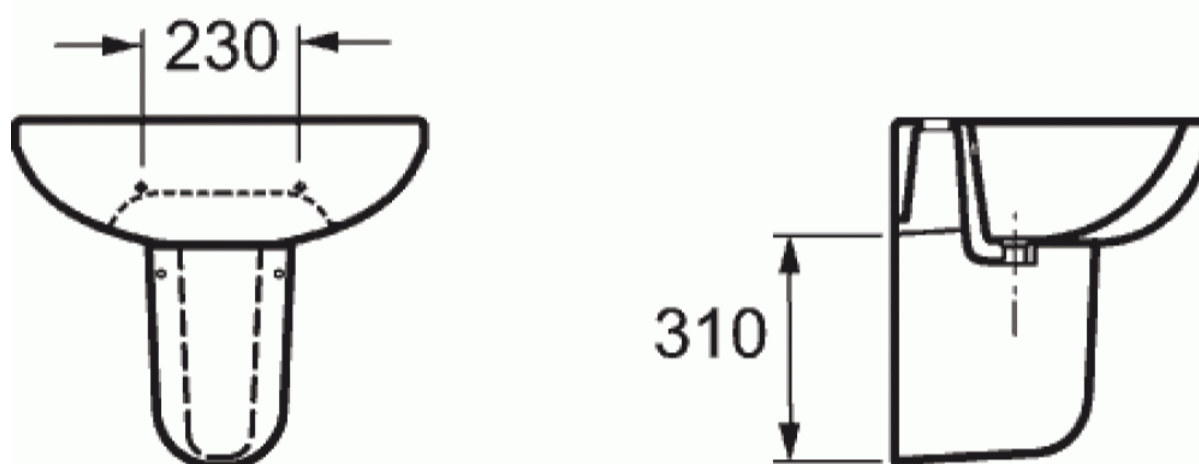

UNIVERSAL ROUND SEMI PEDESTAL

SKU: P1072A

TECHNICAL DRAWING

Weight
Range

0.02 kg
Ivan, Ronda, Ivo

Dimensions are in millimetres except thread sizes which are BSP imperial.

NOTES

Our guarantee is subject to the product having been installed, used and maintained in accordance with our instructions. All working parts (such as hinges, ceramic disks, cartridges, seals and cistern fittings), which are subject to normal wear and tear, are covered for 36 months from proof of purchase date. This excludes seats, which are covered for 12 months. Our guarantee applies to the original purchaser and is nontransferable. Our guarantee is only applicable in the UK and ROI. This does not affect your statutory rights.