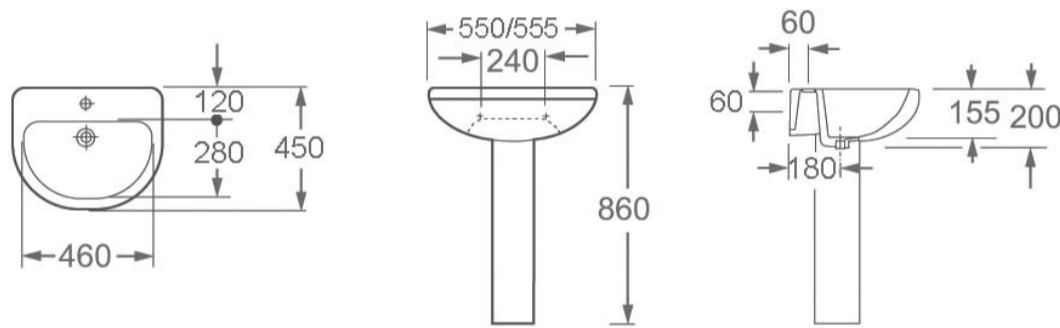

IVO 550MM BASIN WITH ONE TAP HOLE

SKU: L10701

TECHNICAL DRAWING

L10701 & P1076

| | |
|---------------|-------------|
| Weight | 0.056055 kg |
| Range | Ivo |
| Type | 1 Tap hole |

Dimensions are in millimetres except thread sizes which are BSP imperial.

IVO 550MM BASIN WITH TWO TAP HOLES

SKU: L10702

TECHNICAL DRAWING

L10702 & P1076

| | |
|---------------|-------------|
| Weight | 0.056055 kg |
| Range | Ivo |
| Type | 2 Tap hole |

Dimensions are in millimetres except thread sizes which are BSP imperial.

UNIVERSAL ROUND SEMI PEDESTAL

SKU: P1072A

TECHNICAL DRAWING

Weight
Range

0.02 kg
Ivan, Ronda, Ivo

Dimensions are in millimetres except thread sizes which are BSP imperial.

NOTES

Our guarantee is subject to the product having been installed, used and maintained in accordance with our instructions. All working parts (such as hinges, ceramic disks, cartridges, seals and cistern fittings), which are subject to normal wear and tear, are covered for 36 months from proof of purchase date. This excludes seats, which are covered for 12 months. Our guarantee applies to the original purchaser and is nontransferable. Our guarantee is only applicable in the UK and ROI. This does not affect your statutory rights.