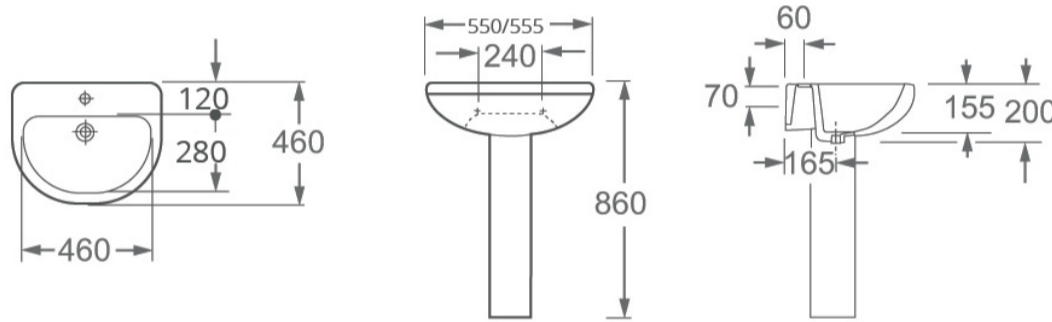

IVO 550MM BASIN WITH ONE TAP HOLE

SKU: L10701

TECHNICAL DRAWING

L10701 & P1076

| | |
|---------------|-------------|
| Weight | 0.056055 kg |
| Range | Ivo |
| Type | 1 Tap hole |

Dimensions are in millimetres except thread sizes which are BSP imperial.

IVO 550MM BASIN WITH TWO TAP HOLES

SKU: L10702

TECHNICAL DRAWING

L10702 & P1076

| | |
|---------------|-------------|
| Weight | 0.056055 kg |
| Range | Ivo |
| Type | 2 Tap hole |

Dimensions are in millimetres except thread sizes which are BSP imperial.

UNIVERSAL ROUND SEMI PEDESTAL

SKU: P1072A

TECHNICAL DRAWING

Weight
Range

0.02 kg
Ivan, Ronda, Ivo

Dimensions are in millimetres except thread sizes which are BSP imperial.

NOTES

Our guarantee is subject to the product having been installed, used and maintained in accordance with our instructions. All working parts (such as hinges, ceramic disks, cartridges, seals and cistern fittings), which are subject to normal wear and tear, are covered for 36 months from proof of purchase date. This excludes seats, which are covered for 12 months. Our guarantee applies to the original purchaser and is nontransferable. Our guarantee is only applicable in the UK and ROI. This does not affect your statutory rights.