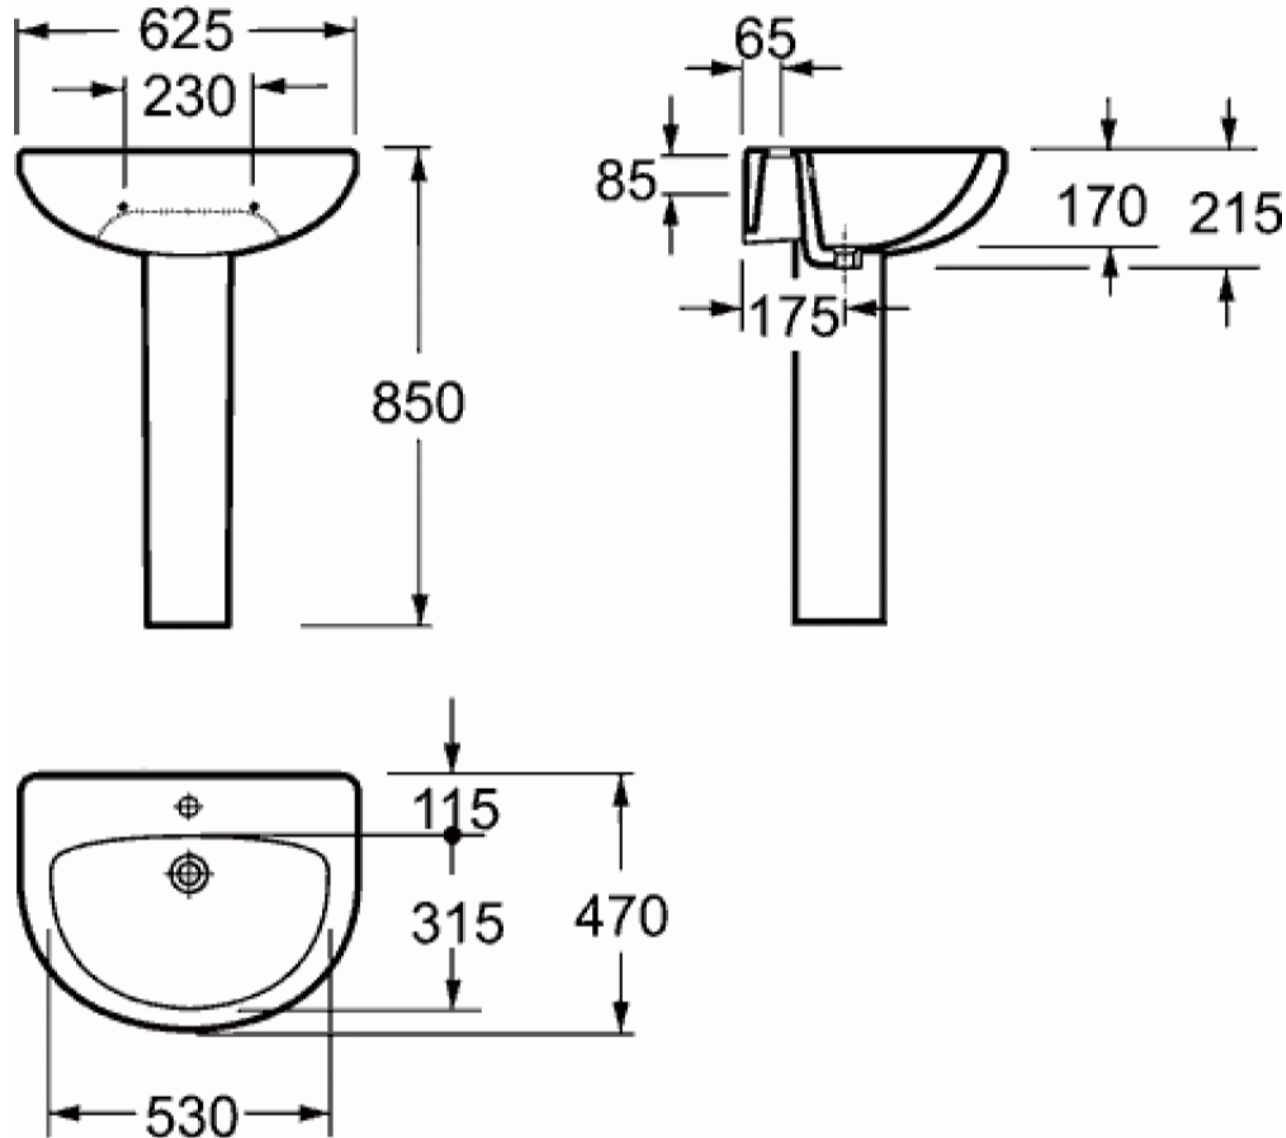

IVO 550MM BASIN WITH TWO TAP HOLES

SKU: L10702

TECHNICAL DRAWING

L10702 & P1076

Weight	0.056055 kg
Range	Ivo
Type	2 Tap hole

Dimensions are in millimetres except thread sizes which are BSP imperial.

NOTES

Our guarantee is subject to the product having been installed, used and maintained in accordance with our instructions. All working parts (such as hinges, ceramic disks, cartridges, seals and cistern fittings), which are subject to normal wear and tear, are covered for 36 months from proof of purchase date. This excludes seats, which are covered for 12 months. Our guarantee applies to the original purchaser and is nontransferable. Our guarantee is only applicable in the UK and ROI. This does not affect your statutory rights.

IVO / FLITE FULL PEDESTAL

SKU: P1076

TECHNICAL DRAWING

Weight 0.25 kg
Range Ivo

Dimensions are in millimetres except thread sizes which are BSP imperial.

NOTES

Our guarantee is subject to the product having been installed, used and maintained in accordance with our instructions. All working parts (such as hinges, ceramic disks, cartridges, seals and cistern fittings), which are subject to normal wear and tear, are covered for 36 months from proof of purchase date. This excludes seats, which are covered for 12 months. Our guarantee applies to the original purchaser and is nontransferable. Our guarantee is only applicable in the UK and ROI. This does not affect your statutory rights.