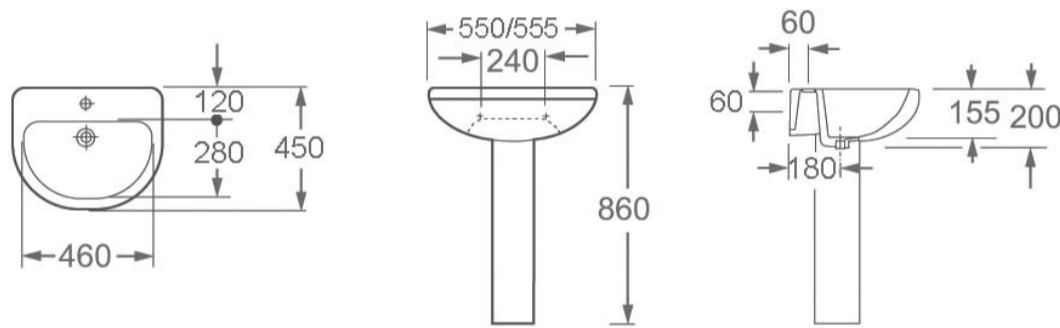

IVO 550MM BASIN WITH ONE TAP HOLE

SKU: L10701

TECHNICAL DRAWING

L10701 & P1076

Weight	0.056055 kg
Range	Ivo
Type	1 Tap hole

Dimensions are in millimetres except thread sizes which are BSP imperial.

NOTES

Our guarantee is subject to the product having been installed, used and maintained in accordance with our instructions. All working parts (such as hinges, ceramic disks, cartridges, seals and cistern fittings), which are subject to normal wear and tear, are covered for 36 months from proof of purchase date. This excludes seats, which are covered for 12 months. Our guarantee applies to the original purchaser and is nontransferable. Our guarantee is only applicable in the UK and ROI. This does not affect your statutory rights.

IVO 550MM BASIN WITH TWO TAP HOLES

SKU: L10702

TECHNICAL DRAWING

L10702 & P1076

Weight	0.056055 kg
Range	Ivo
Type	2 Tap hole

Dimensions are in millimetres except thread sizes which are BSP imperial.

NOTES

Our guarantee is subject to the product having been installed, used and maintained in accordance with our instructions. All working parts (such as hinges, ceramic disks, cartridges, seals and cistern fittings), which are subject to normal wear and tear, are covered for 36 months from proof of purchase date. This excludes seats, which are covered for 12 months. Our guarantee applies to the original purchaser and is nontransferable. Our guarantee is only applicable in the UK and ROI. This does not affect your statutory rights.