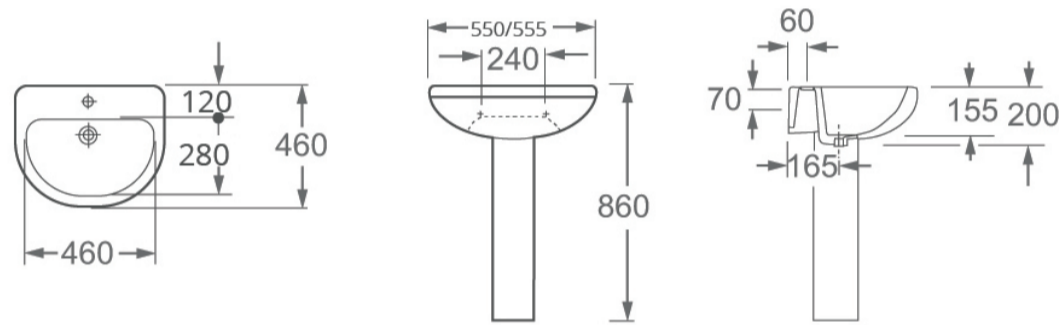

IVO 550MM BASIN WITH ONE TAP HOLE

SKU: L10701

TECHNICAL DRAWING

L10701 & P1076

Weight	0.056055 kg
Range	Ivo
Type	1 Tap hole

Dimensions are in millimetres except thread sizes which are BSP imperial.

NOTES

Our guarantee is subject to the product having been installed, used and maintained in accordance with our instructions. All working parts (such as hinges, ceramic disks, cartridges, seals and cistern fittings), which are subject to normal wear and tear, are covered for 36 months from proof of purchase date. This excludes seats, which are covered for 12 months. Our guarantee applies to the original purchaser and is nontransferable. Our guarantee is only applicable in the UK and ROI. This does not affect your statutory rights.

IVO 550MM BASIN WITH TWO TAP HOLES

SKU: L10702

TECHNICAL DRAWING

L10702 & P1076

Weight	0.056055 kg
Range	Ivo
Type	2 Tap hole

Dimensions are in millimetres except thread sizes which are BSP imperial.

NOTES

Our guarantee is subject to the product having been installed, used and maintained in accordance with our instructions. All working parts (such as hinges, ceramic disks, cartridges, seals and cistern fittings), which are subject to normal wear and tear, are covered for 36 months from proof of purchase date. This excludes seats, which are covered for 12 months. Our guarantee applies to the original purchaser and is nontransferable. Our guarantee is only applicable in the UK and ROI. This does not affect your statutory rights.