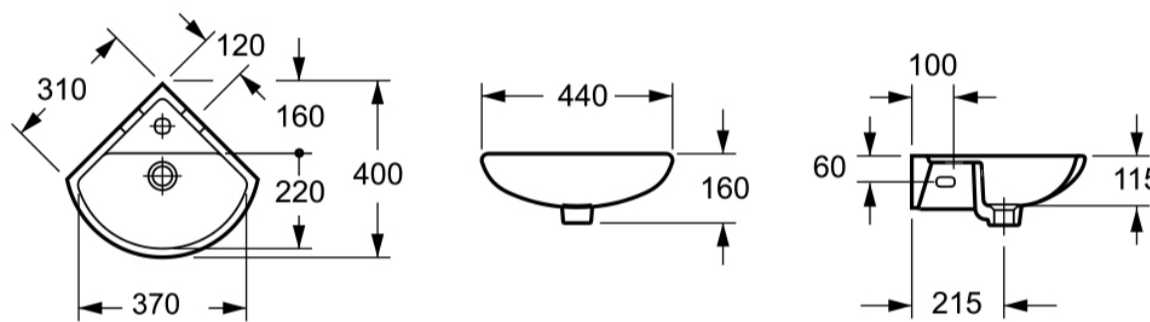

IVO 310MM CORNER BASIN WITH ONE TAP HOLE

SKU: LH1018

TECHNICAL DRAWING

Weight	0.024 kg
Range	Ivo
Type	1 Tap hole

Dimensions are in millimetres except thread sizes which are BSP imperial.

NOTES

Our guarantee is subject to the product having been installed, used and maintained in accordance with our instructions. All working parts (such as hinges, ceramic disks, cartridges, seals and cistern fittings), which are subject to normal wear and tear, are covered for 36 months from proof of purchase date. This excludes seats, which are covered for 12 months. Our guarantee applies to the original purchaser and is nontransferable. Our guarantee is only applicable in the UK and ROI. This does not affect your statutory rights.

PLASTIC BASIN OVERFLOW COVER IN BRUSHED BRASS

SKU: OVBR

Weight	0.02 kg
Range	Blade, Arco

Dimensions are in millimetres except thread sizes which are BSP imperial.

NOTES

Our guarantee is subject to the product having been installed, used and maintained in accordance with our instructions. All working parts (such as hinges, ceramic disks, cartridges, seals and cistern fittings), which are subject to normal wear and tear, are covered for 36 months from proof of purchase date. This excludes seats, which are covered for 12 months. Our guarantee applies to the original purchaser and is nontransferable. Our guarantee is only applicable in the UK and ROI. This does not affect your statutory rights.

PLASTIC BASIN OVERFLOW COVER IN MATT BLACK

SKU: OVMB

Weight	0.02 kg
Range	Blade, Arco

Dimensions are in millimetres except thread sizes which are BSP imperial.

NOTES

Our guarantee is subject to the product having been installed, used and maintained in accordance with our instructions.