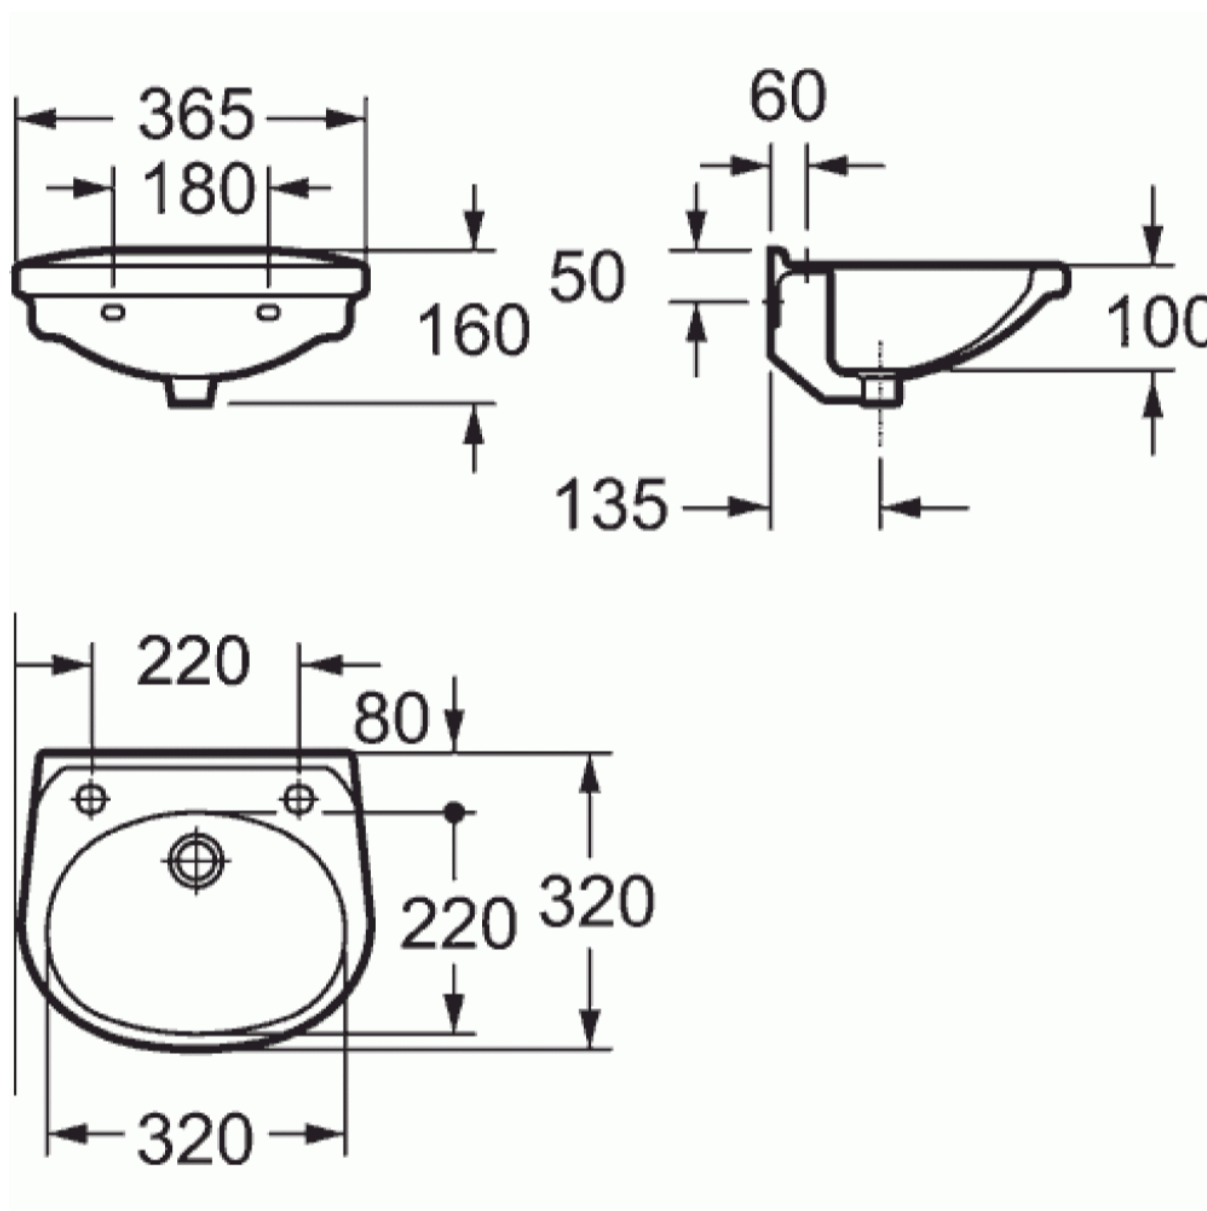

IVO 360MM CLOAKROOM BASIN ONE TAP HOLE

SKU: LH10191TH

TECHNICAL DRAWING

Weight	0.021281 kg
Range	Ivo
Type	2 Tap hole

Dimensions are in millimetres except thread sizes which are BSP imperial.

NOTES

Our guarantee is subject to the product having been installed, used and maintained in accordance with our instructions. All working parts (such as hinges, ceramic disks, cartridges, seals and cistern fittings), which are subject to normal wear and tear, are covered for 36 months from proof of purchase date. This excludes seats, which are covered for 12 months. Our guarantee applies to the original purchaser and is nontransferable. Our guarantee is only applicable in the UK and ROI. This does not affect your statutory rights.

IVO 360MM HANDRINSE BASIN WITH TWO TAP HOLES

SKU: LH10192TH

TECHNICAL DRAWING

Weight	0.021281 kg
Range	Ivo
Type	2 Tap hole

Dimensions are in millimetres except thread sizes which are BSP imperial.

NOTES

Our guarantee is subject to the product having been installed, used and maintained in accordance with our instructions. All working parts (such as hinges, ceramic disks, cartridges, seals and cistern fittings), which are subject to normal wear and tear, are covered for 36 months from proof of purchase date. This excludes seats, which are covered for 12 months. Our guarantee applies to the original purchaser and is nontransferable. Our guarantee is only applicable in the UK and ROI. This does not affect your statutory rights.