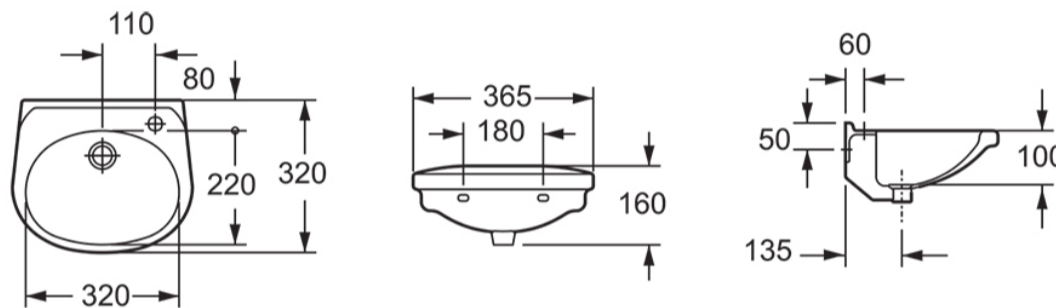

IVO 360MM CLOAKROOM BASIN ONE TAP HOLE

SKU: LH10191TH

TECHNICAL DRAWING

Weight	0.021281 kg
Range	Ivo
Type	2 Tap hole

Dimensions are in millimetres except thread sizes which are BSP imperial.

NOTES

Our guarantee is subject to the product having been installed, used and maintained in accordance with our instructions. All working parts (such as hinges, ceramic disks, cartridges, seals and cistern fittings), which are subject to normal wear and tear, are covered for 36 months from proof of purchase date. This excludes seats, which are covered for 12 months. Our guarantee applies to the original purchaser and is nontransferable. Our guarantee is only applicable in the UK and ROI. This does not affect your statutory rights.

IVO 360MM HANDRINSE BASIN WITH TWO TAP HOLES

SKU: LH10192TH

TECHNICAL DRAWING

Weight	0.021281 kg
Range	Ivo
Type	2 Tap hole

Dimensions are in millimetres except thread sizes which are BSP imperial.

NOTES

Our guarantee is subject to the product having been installed, used and maintained in accordance with our instructions. All working parts (such as hinges, ceramic disks, cartridges, seals and cistern fittings), which are subject to normal wear and tear, are covered for 36 months from proof of purchase date. This excludes seats, which are covered for 12 months. Our guarantee applies to the original purchaser and is nontransferable. Our guarantee is only applicable in the UK and ROI. This does not affect your statutory rights.