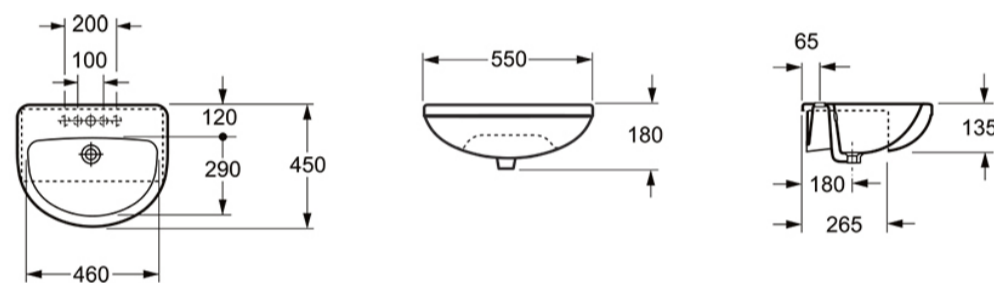

## IVO 550MM SEMI RECESSED BASIN WITH ONE TAP HOLE

SKU: LS1076

### TECHNICAL DRAWING

<b>Weight</b>	0.0414 kg
<b>Range</b>	Ivo
<b>Type</b>	1 Tap hole

Dimensions are in millimetres except thread sizes which are BSP imperial.

## PLASTIC BASIN OVERFLOW COVER IN BRUSHED BRASS

SKU: OVBR

<b>Weight</b>	0.02 kg
<b>Range</b>	Blade, Arco

Dimensions are in millimetres except thread sizes which are BSP imperial.