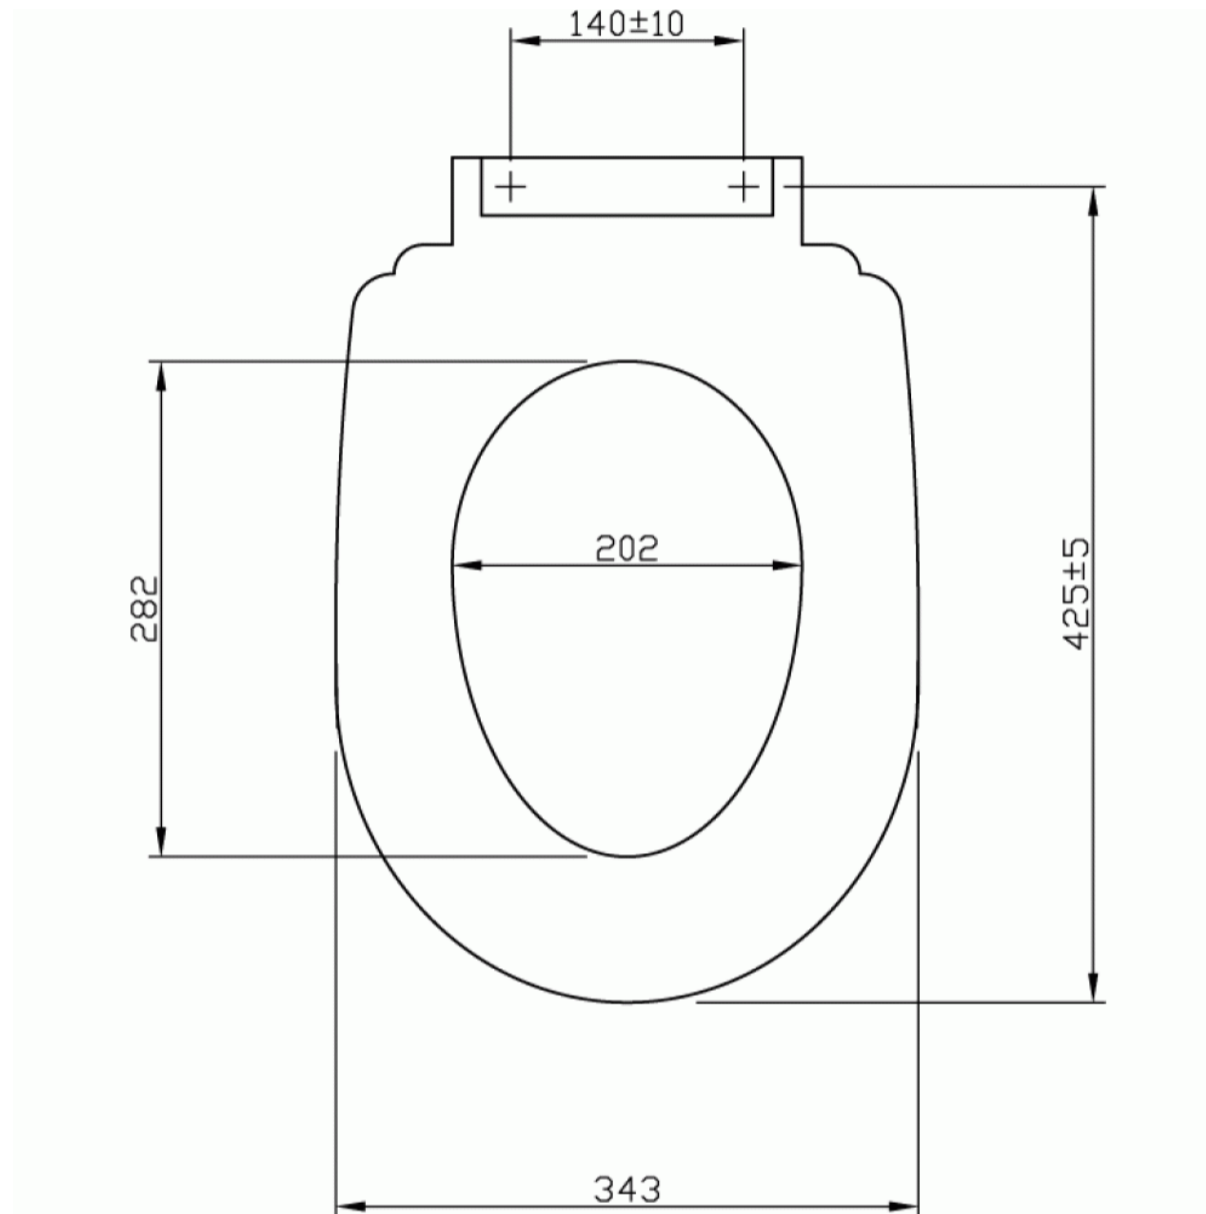

IVO BACK-TO-WALL WC BOWL

SKU: CB1076

TECHNICAL DRAWING

Weight	0.068 kg
Range	Ivo
Type	Short projection

Dimensions are in millimetres except thread sizes which are BSP imperial.

NOTES

Our guarantee is subject to the product having been installed, used and maintained in accordance with our instructions. All working parts (such as hinges, ceramic disks, cartridges, seals and cistern fittings), which are subject to normal wear and tear, are covered for 36 months from proof of purchase date. This excludes seats, which are covered for 12 months. Our guarantee applies to the original purchaser and is nontransferable. Our guarantee is only applicable in the UK and ROI. This does not affect your statutory rights.

IVO SOFT CLOSE QUICK RELEASE SEAT

SKU: S1076SCA

TECHNICAL DRAWING

Weight 0.02 kg
Range Ivo

Dimensions are in millimetres except thread sizes which are BSP imperial.

NOTES

Our guarantee is subject to the product having been installed, used and maintained in accordance with our instructions. All working parts (such as hinges, ceramic disks, cartridges, seals and cistern fittings), which are subject to normal wear and tear, are covered for 36 months from proof of purchase date. This excludes seats, which are covered for 12 months. Our guarantee applies to the original purchaser and is nontransferable. Our guarantee is only applicable in the UK and ROI. This does not affect your statutory rights.