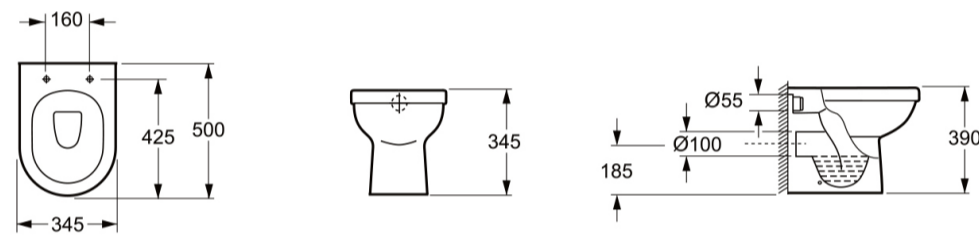

IVO BACK-TO-WALL WC BOWL

SKU: CB1076

TECHNICAL DRAWING

Weight	0.068 kg
Range	Ivo
Type	Short projection

Dimensions are in millimetres except thread sizes which are BSP imperial.

NOTES

Our guarantee is subject to the product having been installed, used and maintained in accordance with our instructions. All working parts (such as hinges, ceramic disks, cartridges, seals and cistern fittings), which are subject to normal wear and tear, are covered for 36 months from proof of purchase date. This excludes seats, which are covered for 12 months. Our guarantee applies to the original purchaser and is nontransferable. Our guarantee is only applicable in the UK and ROI. This does not affect your statutory rights.

IVO SOFT CLOSE QUICK RELEASE SEAT

SKU: S1076SCA

TECHNICAL DRAWING

Weight 0.02 kg
Range Ivo

Dimensions are in millimetres except thread sizes which are BSP imperial.

NOTES

Our guarantee is subject to the product having been installed, used and maintained in accordance with our instructions. All working parts (such as hinges, ceramic disks, cartridges, seals and cistern fittings), which are subject to normal wear and tear, are covered for 36 months from proof of purchase date. This excludes seats, which are covered for 12 months. Our guarantee applies to the original purchaser and is nontransferable. Our guarantee is only applicable in the UK and ROI. This does not affect your statutory rights.