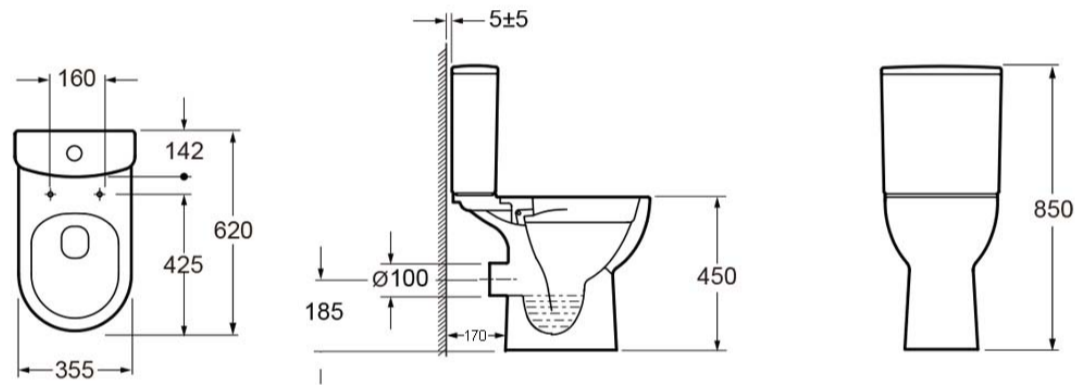

## IVAN RIMLESS SHORT PROJECTION OPEN BACK COMFORT HEIGHT CLOSE COUPLED PAN

SKU: C10176AR

### TECHNICAL DRAWING

<b>Weight</b>	0.1 kg
<b>Range</b>	Ivan

Dimensions are in millimetres except thread sizes which are BSP imperial.

### TECHNICAL DRAWING

<b>Weight</b>	0.015 kg
<b>Range</b>	Ivan, Ronda

Dimensions are in millimetres except thread sizes which are BSP imperial.