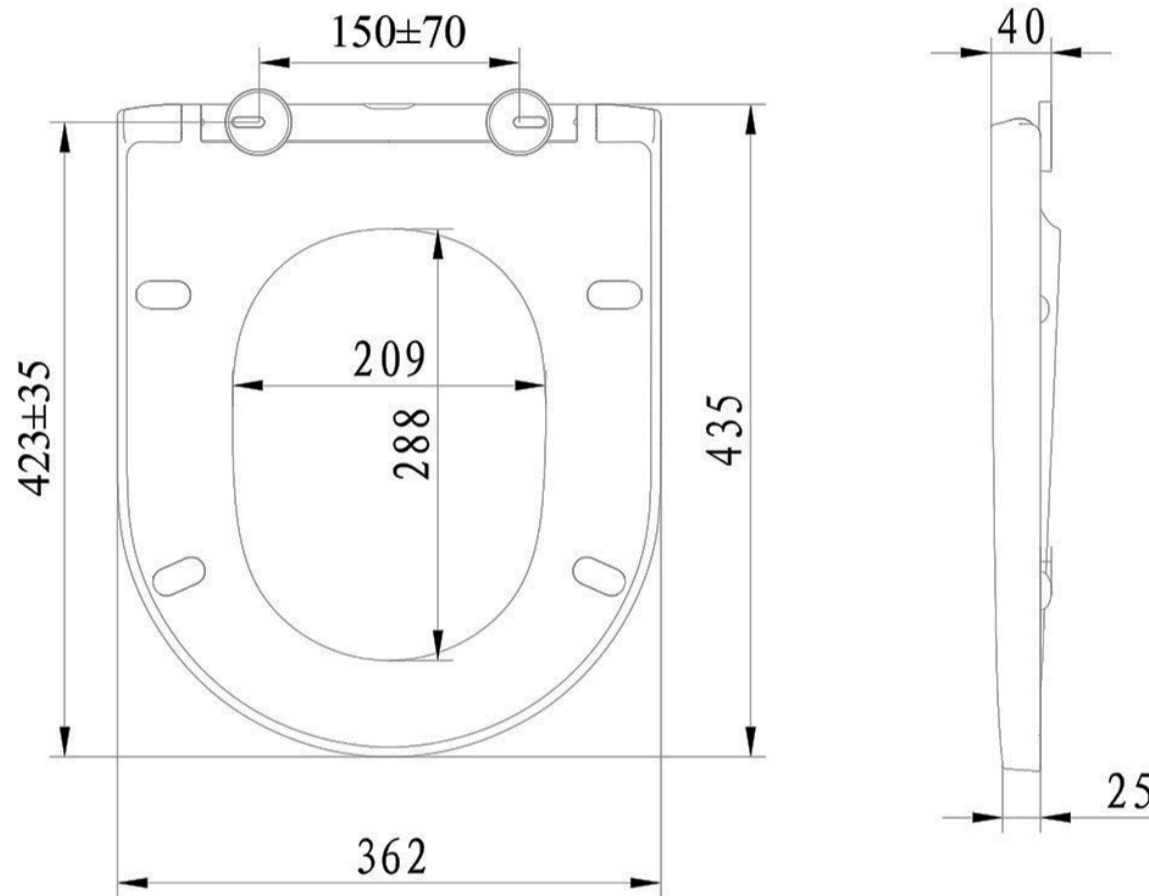

### TECHNICAL DRAWING

<b>Weight</b>	0.1 kg
<b>Range</b>	Ivan

Dimensions are in millimetres except thread sizes which are BSP imperial.

### TECHNICAL DRAWING

<b>Weight</b>	0.015 kg
<b>Range</b>	Ivan, Ronda

Dimensions are in millimetres except thread sizes which are BSP imperial.