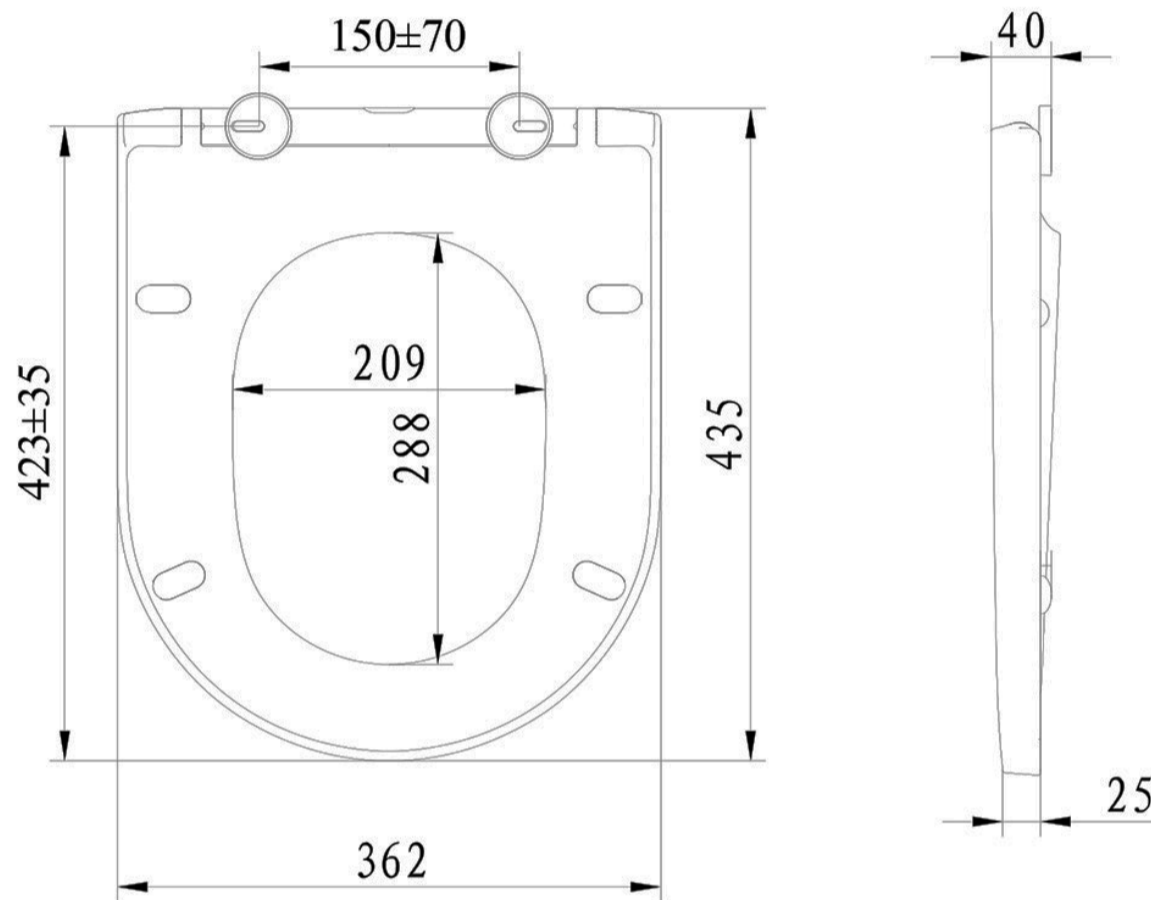

IVAN RIMLESS SHORT PROJECTION OPEN BACK CLOSE COUPLED PAN

SKU: C10176R

TECHNICAL DRAWING

Weight	0.1 kg
Range	Ivan

Dimensions are in millimetres except thread sizes which are BSP imperial.

NOTES

Our guarantee is subject to the product having been installed, used and maintained in accordance with our instructions. All working parts (such as hinges, ceramic disks, cartridges, seals and cistern fittings), which are subject to normal wear and tear, are covered for 36 months from proof of purchase date. This excludes seats, which are covered for 12 months. Our guarantee applies to the original purchaser and is nontransferable. Our guarantee is only applicable in the UK and ROI. This does not affect your statutory rights.

RONDA/IVAN SOFT CLOSE SEAT

SKU: S10176SC

TECHNICAL DRAWING

Weight	0.015 kg
Range	Ivan, Ronda

Dimensions are in millimetres except thread sizes which are BSP imperial.

NOTES

Our guarantee is subject to the product having been installed, used and maintained in accordance with our instructions. All working parts (such as hinges, ceramic disks, cartridges, seals and cistern fittings), which are subject to normal wear and tear, are covered for 36 months from proof of purchase date. This excludes seats, which are covered for 12 months. Our guarantee applies to the original purchaser and is nontransferable. Our guarantee is only applicable in the UK and ROI. This does not affect your statutory rights.