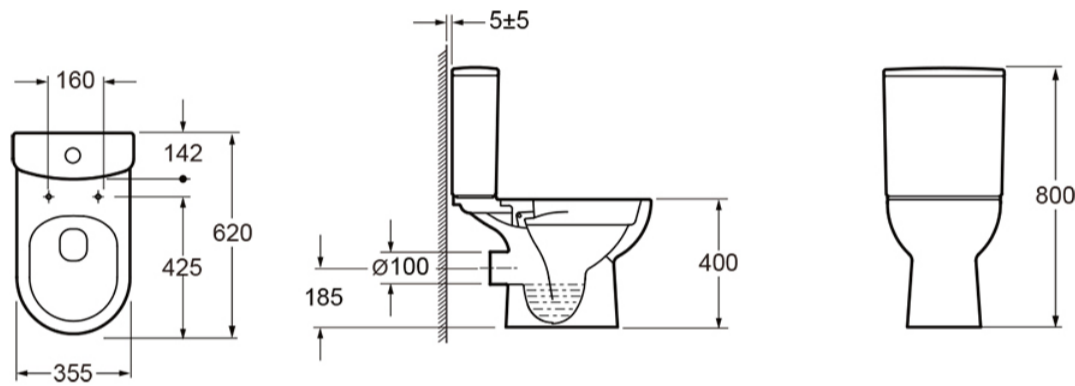

IVAN RIMLESS SHORT PROJECTION OPEN BACK CLOSE COUPLED PAN

SKU: C10176R

TECHNICAL DRAWING

Weight	0.1 kg
Range	Ivan

Dimensions are in millimetres except thread sizes which are BSP imperial.

NOTES

Our guarantee is subject to the product having been installed, used and maintained in accordance with our instructions. All working parts (such as hinges, ceramic disks, cartridges, seals and cistern fittings), which are subject to normal wear and tear, are covered for 36 months from proof of purchase date. This excludes seats, which are covered for 12 months. Our guarantee applies to the original purchaser and is nontransferable. Our guarantee is only applicable in the UK and ROI. This does not affect your statutory rights.

RONDA/IVAN SOFT CLOSE SEAT

SKU: S10176SC

TECHNICAL DRAWING

Weight	0.015 kg
Range	Ivan, Ronda

Dimensions are in millimetres except thread sizes which are BSP imperial.

NOTES

Our guarantee is subject to the product having been installed, used and maintained in accordance with our instructions. All working parts (such as hinges, ceramic disks, cartridges, seals and cistern fittings), which are subject to normal wear and tear, are covered for 36 months from proof of purchase date. This excludes seats, which are covered for 12 months. Our guarantee applies to the original purchaser and is nontransferable. Our guarantee is only applicable in the UK and ROI. This does not affect your statutory rights.