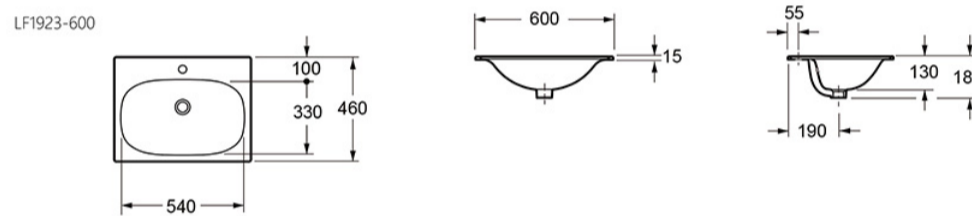

ALMA 600MM SLIMLINE CERAMIC BASIN 1TH

SKU: LF1923-600

TECHNICAL DRAWING

Weight	0.036 kg
Range	Alma, Croma
Type	1 Tap hole

Dimensions are in millimetres except thread sizes which are BSP imperial.

NOTES

Our guarantee is subject to the product having been installed, used and maintained in accordance with our instructions. All working parts (such as hinges, ceramic disks, cartridges, seals and cistern fittings), which are subject to normal wear and tear, are covered for 36 months from proof of purchase date. This excludes seats, which are covered for 12 months. Our guarantee applies to the original purchaser and is nontransferable. Our guarantee is only applicable in the UK and ROI. This does not affect your statutory rights.

ALMA 600MM SLIMLINE CERAMIC BASIN 1TH IN BLACK

SKU: LF1923-600BL

TECHNICAL DRAWING

Weight	0.036 kg
Range	Alma, Croma
Size	600mm

Dimensions are in millimetres except thread sizes which are BSP imperial.

NOTES