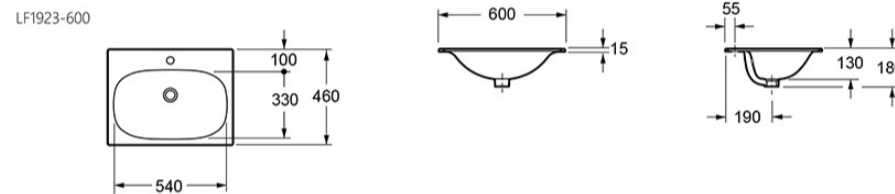

ALMA 600MM SLIMLINE CERAMIC BASIN 1TH

SKU: LF1923-600

TECHNICAL DRAWING

Weight	0.036 kg
Range	Alma, Croma
Type	1 Tap hole

Dimensions are in millimetres except thread sizes which are BSP imperial.

NOTES

Our guarantee is subject to the product having been installed, used and maintained in accordance with our instructions. All working parts (such as hinges, ceramic disks, cartridges, seals and cistern fittings), which are subject to normal wear and tear, are covered for 36 months from proof of purchase date. This excludes seats, which are covered for 12 months. Our guarantee applies to the original purchaser and is nontransferable. Our guarantee is only applicable in the UK and ROI. This does not affect your statutory rights.

ALMA 600MM SLIMLINE CERAMIC BASIN 1TH IN BLACK

SKU: LF1923-600BL

TECHNICAL DRAWING

Weight	0.036 kg
Range	Alma, Croma
Size	600mm

Dimensions are in millimetres except thread sizes which are BSP imperial.

NOTES