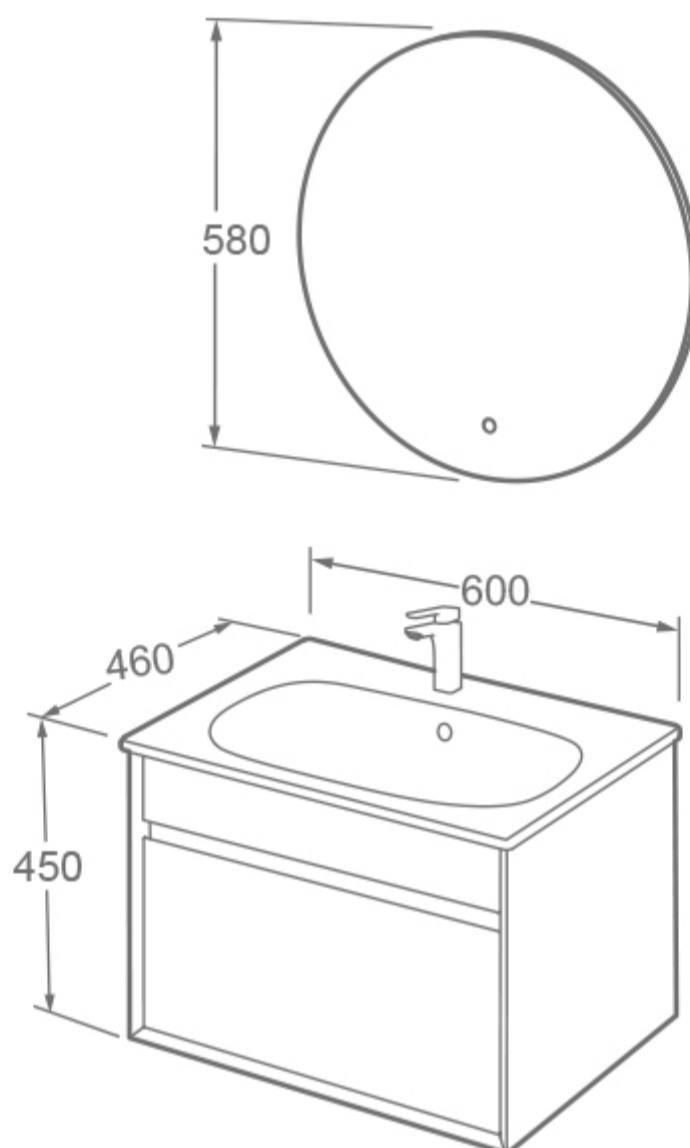

ALMA 600MM WALL MOUNTED SINGLE DRAWER CABINET

SKU: N/A

TECHNICAL DRAWING

Weight	0.196 kg
Colour	Natural Oak, Matt White, Natural Stone, Slate, Grey Marble
Range	Alma
Size	600mm

Dimensions are in millimetres except thread sizes which are BSP imperial.

ALMA 600MM SLIMLINE CERAMIC BASIN 1TH

SKU: LF1923-600

TECHNICAL DRAWING

Weight	0.036 kg
Range	Alma, Croma
Type	1 Tap hole

Dimensions are in millimetres except thread sizes which are BSP imperial.

NOTES

Our guarantee is subject to the product having been installed, used and maintained in accordance with our instructions. All working parts (such as hinges, ceramic disks, cartridges, seals and cistern fittings), which are subject to normal wear and tear, are covered for 36 months from proof of purchase date. This excludes seats, which are covered for 12 months. Our guarantee applies to the original purchaser and is nontransferable. Our guarantee is only applicable in the UK and ROI. This does not affect your statutory rights.

ALMA 600MM SLIMLINE CERAMIC BASIN 1TH IN BLACK

SKU: LF1923-600BL

TECHNICAL DRAWING

Weight	0.036 kg
Range	Alma, Croma
Size	600mm

Dimensions are in millimetres except thread sizes which are BSP imperial.

NOTES