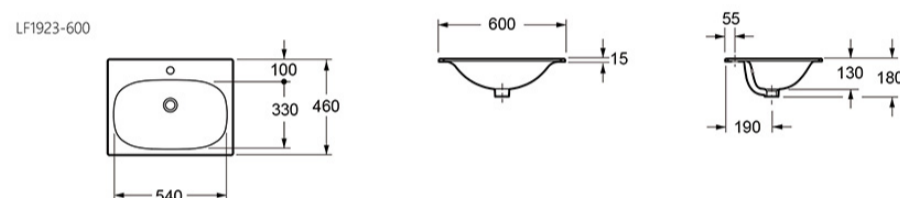

ALMA 600MM SLIMLINE CERAMIC BASIN 1TH

SKU: LF1923-600

TECHNICAL DRAWING

Weight	0.036 kg
Range	Alma, Croma
Type	1 Tap hole

Dimensions are in millimetres except thread sizes which are BSP imperial.

NOTES

Our guarantee is subject to the product having been installed, used and maintained in accordance with our instructions. All working parts (such as hinges, ceramic disks, cartridges, seals and cistern fittings), which are subject to normal wear and tear, are covered for 36 months from proof of purchase date. This excludes seats, which are covered for 12 months. Our guarantee applies to the original purchaser and is nontransferable. Our guarantee is only applicable in the UK and ROI. This does not affect your statutory rights.

ALMA 600MM SLIMLINE CERAMIC BASIN 1TH IN BLACK

SKU: LF1923-600BL

TECHNICAL DRAWING

Weight	0.036 kg
Range	Alma, Croma
Size	600mm

Dimensions are in millimetres except thread sizes which are BSP imperial.

NOTES