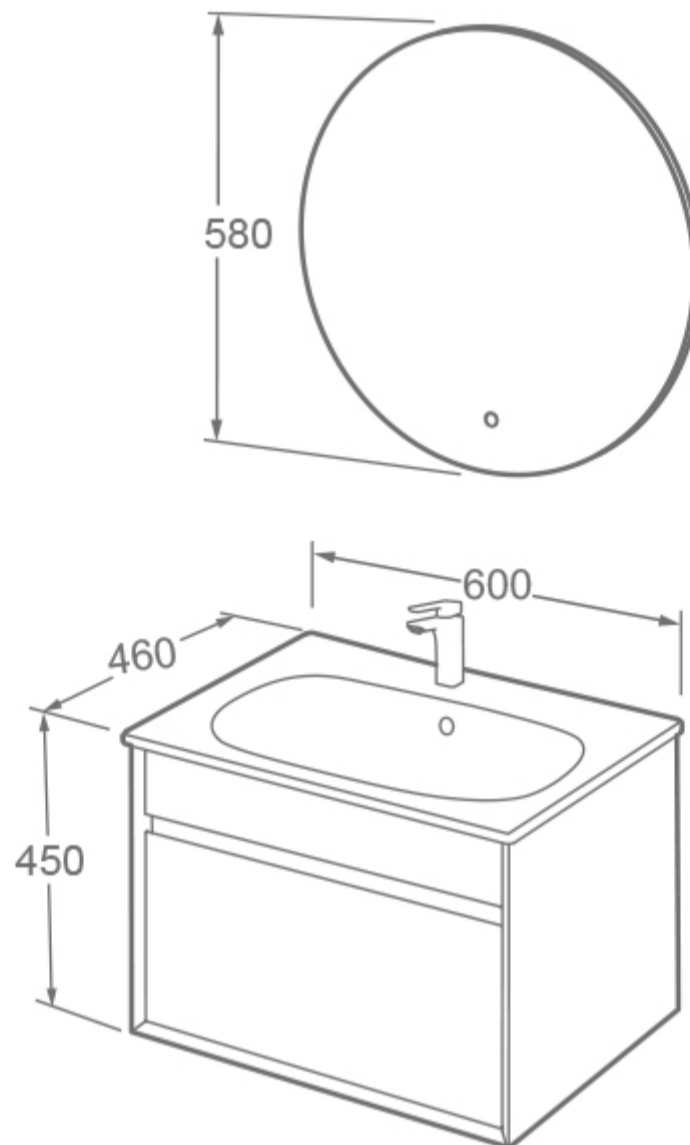

ALMA 600MM WALL MOUNTED SINGLE DRAWER CABINET

SKU: N/A

TECHNICAL DRAWING

Weight	0.196 kg
Colour	Natural Oak, Matt White, Natural Stone, Slate, Grey Marble
Range	Alma
Size	600mm

Dimensions are in millimetres except thread sizes which are BSP imperial.

ALMA 600MM SLIMLINE CERAMIC BASIN 1TH

SKU: LF1923-600

TECHNICAL DRAWING

Weight	0.036 kg
Range	Alma, Croma
Type	1 Tap hole

Dimensions are in millimetres except thread sizes which are BSP imperial.

NOTES

Our guarantee is subject to the product having been installed, used and maintained in accordance with our instructions. All working parts (such as hinges, ceramic disks, cartridges, seals and cistern fittings), which are subject to normal wear and tear, are covered for 36 months from proof of purchase date. This excludes seats, which are covered for 12 months. Our guarantee applies to the original purchaser and is nontransferable. Our guarantee is only applicable in the UK and ROI. This does not affect your statutory rights.

ALMA 600MM SLIMLINE CERAMIC BASIN 1TH IN BLACK

SKU: LF1923-600BL

TECHNICAL DRAWING

Weight	0.036 kg
Range	Alma, Croma
Size	600mm

Dimensions are in millimetres except thread sizes which are BSP imperial.

NOTES