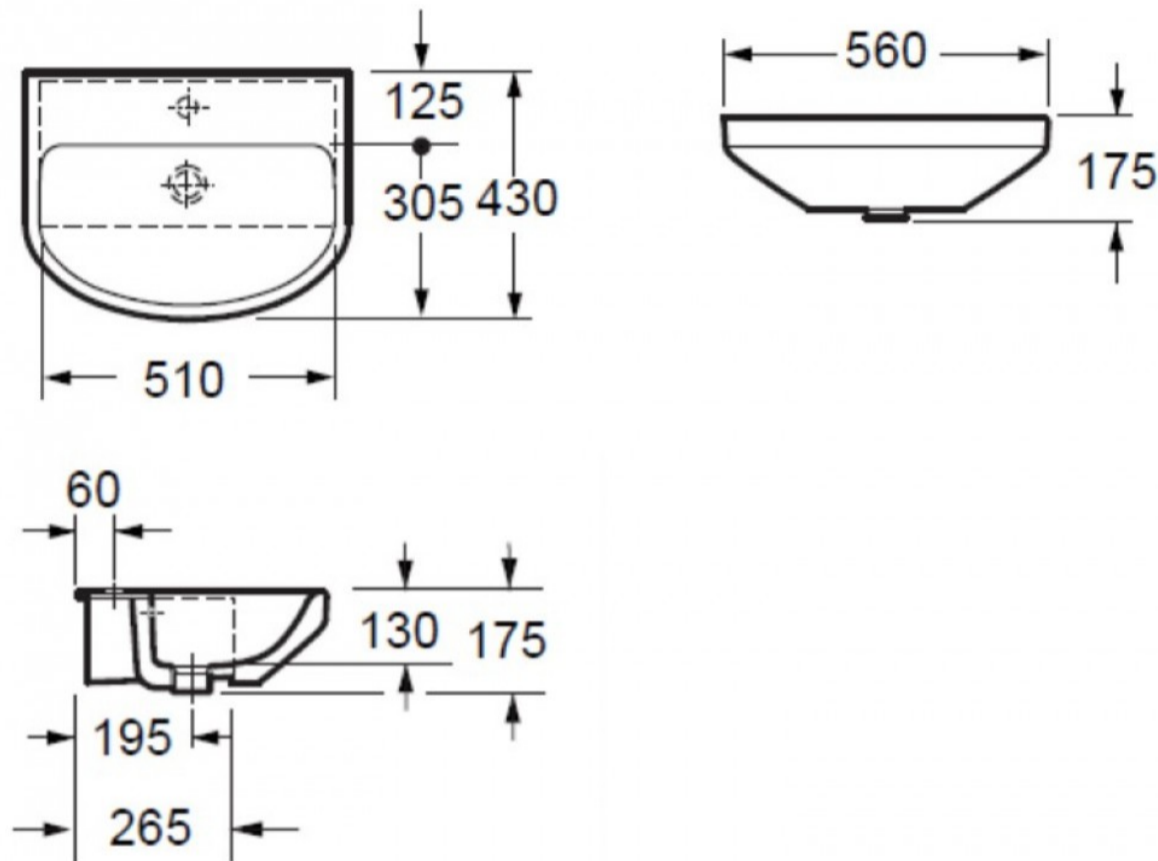

## ALMA STANDARD SEMI RECESSED BASIN

SKU: LS10156

### TECHNICAL DRAWING

<b>Weight</b>	0.05 kg
<b>Range</b>	Alma

Dimensions are in millimetres except thread sizes which are BSP imperial.

## PLASTIC BASIN OVERFLOW COVER IN BRUSHED BRASS

**SKU:** OVBR

<b>Weight</b>	0.02 kg
<b>Range</b>	Blade, Arco

Dimensions are in millimetres except thread sizes which are BSP imperial.