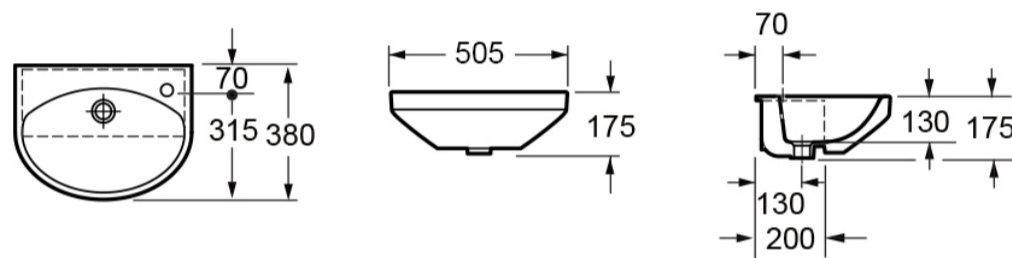

## ALMA 505MM SHORT PROJECTION SEMI RECESSED BASIN

SKU: LS10156B

### TECHNICAL DRAWING

<b>Weight</b>	0.04 kg
<b>Range</b>	Alma

Dimensions are in millimetres except thread sizes which are BSP imperial.

## PLASTIC BASIN OVERFLOW COVER IN BRUSHED BRASS

SKU: OVBR

<b>Weight</b>	0.02 kg
<b>Range</b>	Blade, Arco

Dimensions are in millimetres except thread sizes which are BSP imperial.