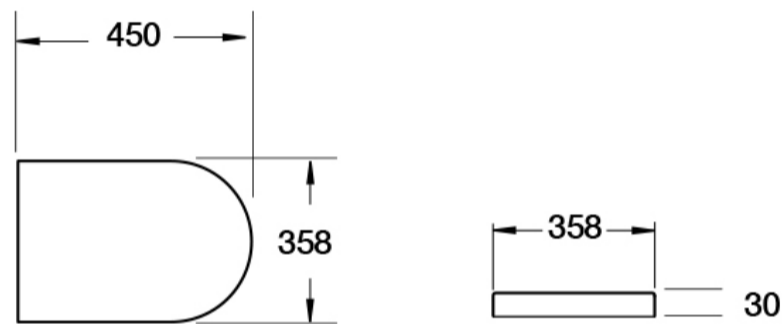

#### CB10156AR

**Range**  
**Type**

Alma  
Comfort Height, Rimless

Dimensions are in millimetres except thread sizes which are BSP imperial.

### TECHNICAL DRAWING

<b>Weight</b>	0.015 kg
<b>Range</b>	Blade, Alma, Arco

Dimensions are in millimetres except thread sizes which are BSP imperial.