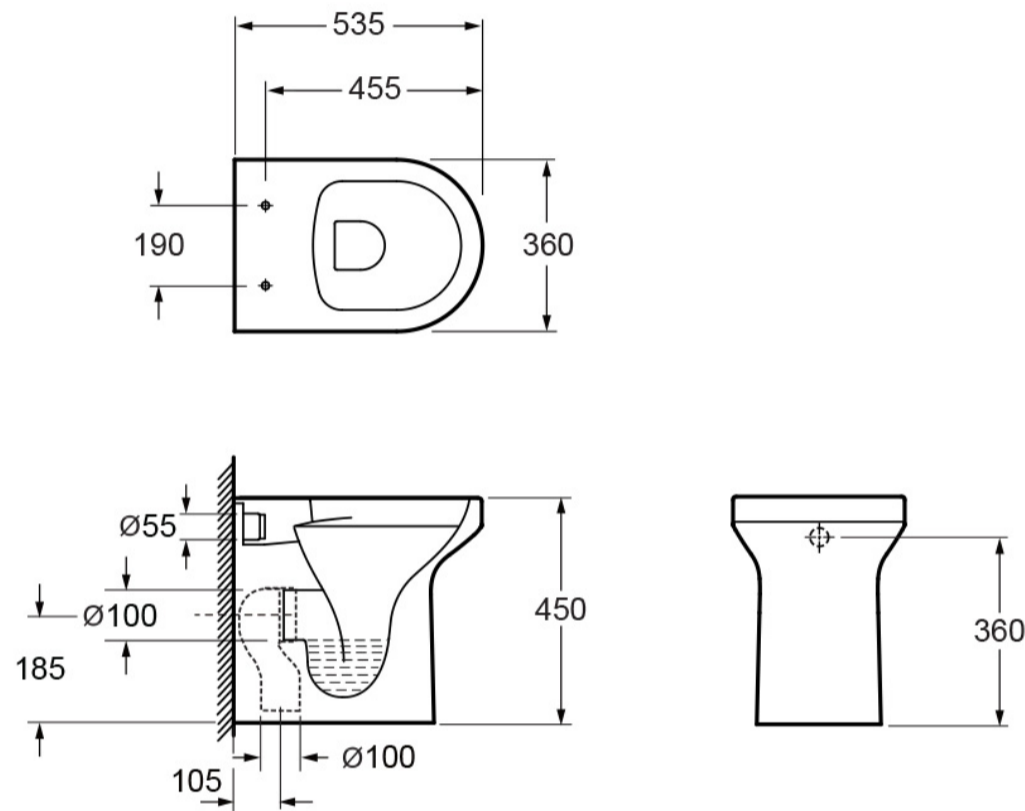

## ALMA RIMLESS COMFORT HEIGHT BACK TO WALL PAN 450MM HIGH

SKU: CB10156AR

#### CB10156AR

**Range**  
**Type**

Alma  
Comfort Height, Rimless

Dimensions are in millimetres except thread sizes which are BSP imperial.

### TECHNICAL DRAWING

<b>Weight</b>	0.015 kg
<b>Range</b>	Blade, Alma, Arco

Dimensions are in millimetres except thread sizes which are BSP imperial.