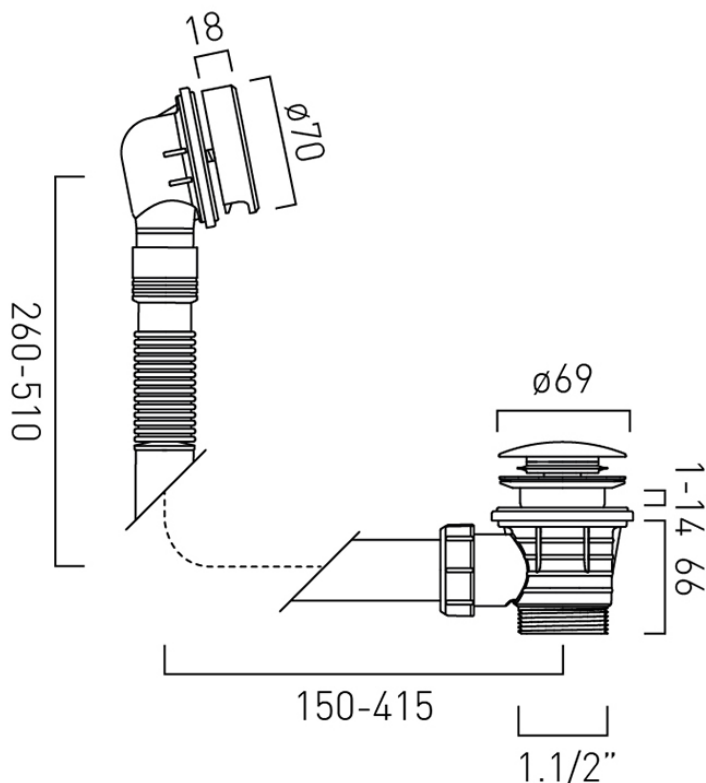

TAP TYPE

Wastes and Fittings

PLUMBING SYSTEM SUITABILITY

Pressurised System

CONNECTIONS / FITTINGS

1.1/2" x 16mm threaded outlet connection

INSTALLATION TOLERANCES

Min-max overflow bath thickness 1mm-14mm

STYLE

Round

tel: 01934 744466
email: sales@vado.com
www.vado.com

WHERE INSPIRATION FLOWS
TAPS | SHOWERS | FURNITURE

TECHNICAL DRAWING

COLLECTION: SAFARI, WASTES & FITTINGS
PRODUCT CODE: WG-1389-RO-PEW

tel: 01934 744466
email: sales@vado.com
www.vado.com