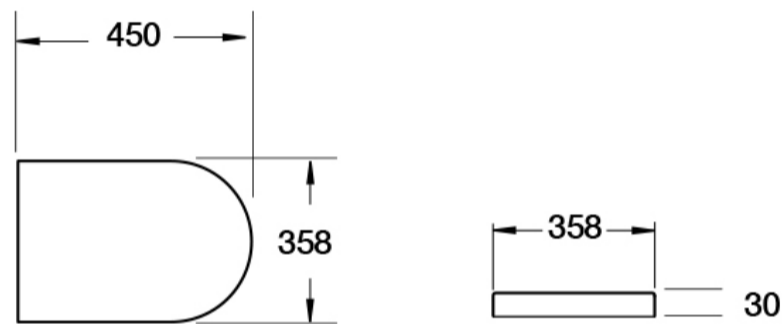

ALMA RIMLESS CLOSED BACK CLOSE COUPLED PAN 420MM HIGH

SKU: C10156RW

TECHNICAL DRAWING

Weight 0.111 kg
Range Alma

Dimensions are in millimetres except thread sizes which are BSP imperial.

NOTES

Our guarantee is subject to the product having been installed, used and maintained in accordance with our instructions. All working parts (such as hinges, ceramic disks, cartridges, seals and cistern fittings), which are subject to normal wear and tear, are covered for 36 months from proof of purchase date. This excludes seats, which are covered for 12 months. Our guarantee applies to the original purchaser and is nontransferable. Our guarantee is only applicable in the UK and ROI. This does not affect your statutory rights.

ARCO / BLADE / ALMA SLIMLINE WRAP SOFT CLOSE, QUICK RELEASE DURAPLUS SEAT

SKU: SSW1088SCQRN

TECHNICAL DRAWING

Weight	0.015 kg
Range	Blade, Alma, Arco

Dimensions are in millimetres except thread sizes which are BSP imperial.