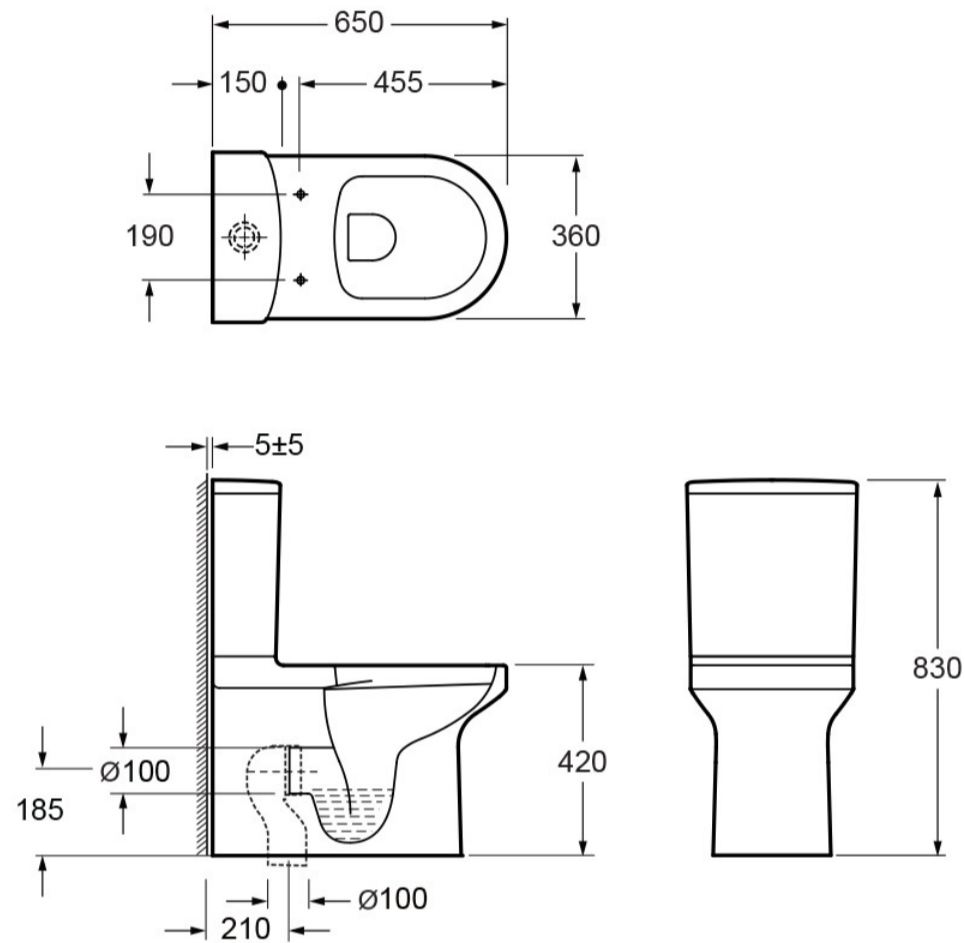

ALMA RIMLESS CLOSED BACK CLOSE COUPLED PAN 420MM HIGH

SKU: C10156RW

TECHNICAL DRAWING

Weight 0.111 kg
Range Alma

Dimensions are in millimetres except thread sizes which are BSP imperial.

NOTES

Our guarantee is subject to the product having been installed, used and maintained in accordance with our instructions. All working parts (such as hinges, ceramic disks, cartridges, seals and cistern fittings), which are subject to normal wear and tear, are covered for 36 months from proof of purchase date. This excludes seats, which are covered for 12 months. Our guarantee applies to the original purchaser and is nontransferable. Our guarantee is only applicable in the UK and ROI. This does not affect your statutory rights.

ARCO / BLADE / ALMA SLIMLINE WRAP SOFT CLOSE, QUICK RELEASE DURAPLUS SEAT

SKU: SSW1088SCQRN

TECHNICAL DRAWING

Weight	0.015 kg
Range	Blade, Alma, Arco

Dimensions are in millimetres except thread sizes which are BSP imperial.