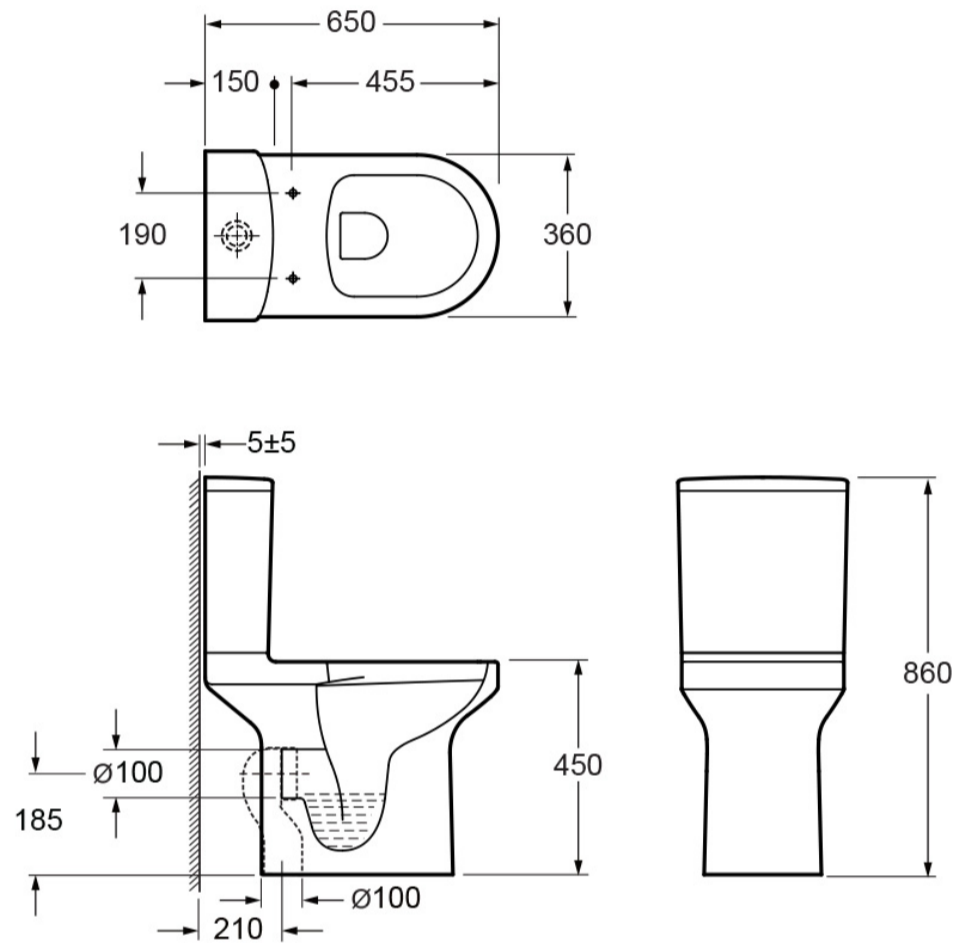

ALMA RIMLESS OPEN BACK CLOSE COUPLED PAN 450MM HIGH

SKU: C10156ACR

TECHNICAL DATA

CT10156ACR

Range

Alma

Dimensions are in millimetres except thread sizes which are BSP imperial.

NOTES

ARCO / BLADE / ALMA SLIMLINE WRAP SOFT CLOSE, QUICK RELEASE DURAPLUS SEAT

SKU: SSW1088SCQRN

TECHNICAL DRAWING

Weight	0.015 kg
Range	Blade, Alma, Arco

Dimensions are in millimetres except thread sizes which are BSP imperial.