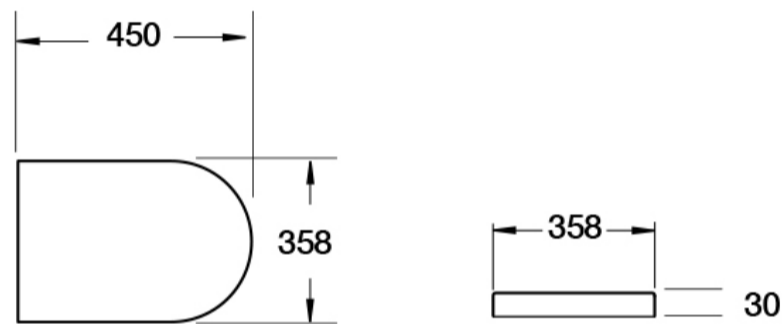

ALMA RIMLESS OPEN BACK CLOSE COUPLED PAN 450MM HIGH

SKU: C10156ACR

TECHNICAL DATA

CT10156ACR

Range

Alma

Dimensions are in millimetres except thread sizes which are BSP imperial.

NOTES

ARCO / BLADE / ALMA SLIMLINE WRAP SOFT CLOSE, QUICK RELEASE DURAPLUS SEAT

SKU: SSW1088SCQRN

TECHNICAL DRAWING

Weight	0.015 kg
Range	Blade, Alma, Arco

Dimensions are in millimetres except thread sizes which are BSP imperial.