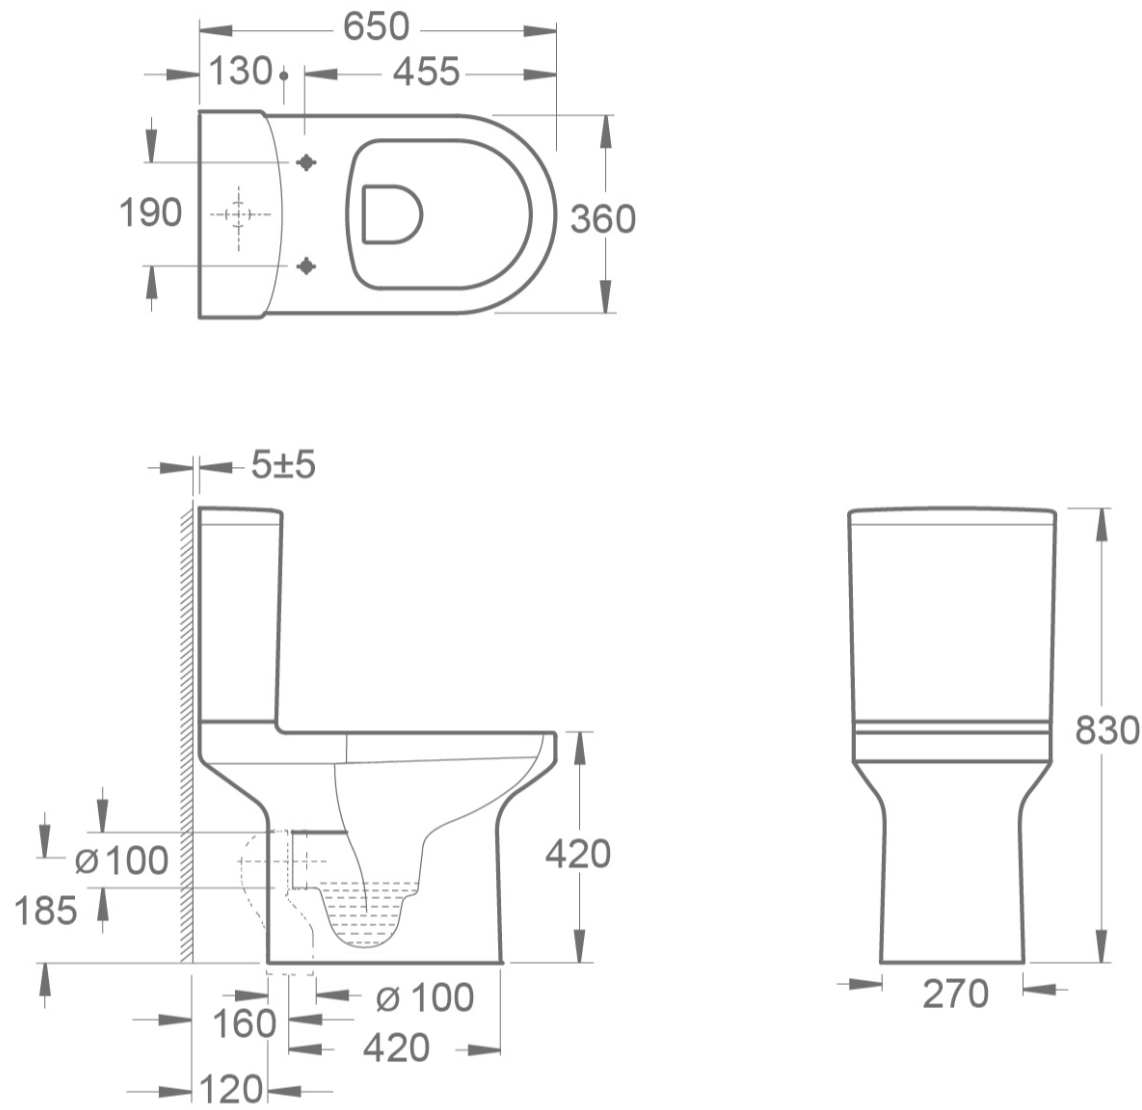

ALMA RIMLESS OPEN BACK CLOSE COUPLED PAN

SKU: C10156R

TECHNICAL DRAWING

Weight
Range

0.111 kg
Alma

Dimensions are in millimetres except thread sizes which are BSP imperial.

NOTES

Our guarantee is subject to the product having been installed, used and maintained in accordance with our instructions. All working parts (such as hinges, ceramic disks, cartridges, seals and cistern fittings), which are subject to normal wear and tear, are covered for 36 months from proof of purchase date. This excludes seats, which are covered for 12 months. Our guarantee applies to the original purchaser and is nontransferable. Our guarantee is only applicable in the UK and ROI. This does not affect your statutory rights.

ARCO / BLADE / ALMA SLIMLINE WRAP SOFT CLOSE, QUICK RELEASE DURAPLUS SEAT

SKU: SSW1088SCQRN

TECHNICAL DRAWING

Weight	0.015 kg
Range	Blade, Alma, Arco

Dimensions are in millimetres except thread sizes which are BSP imperial.