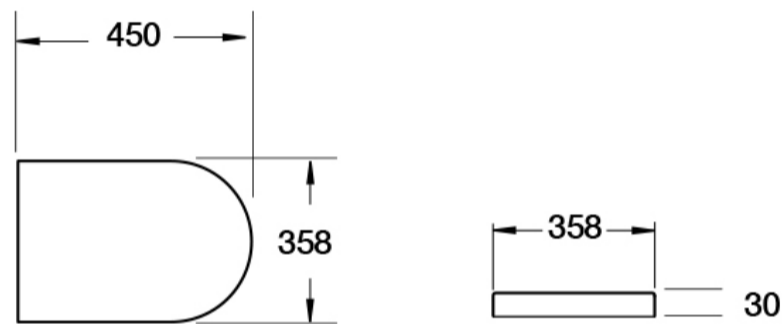

ARCO / BLADE / ALMA SLIMLINE WRAP SOFT CLOSE, QUICK RELEASE DURAPLUS SEAT

SKU: SSW1088SCQRN

TECHNICAL DRAWING

Weight	0.015 kg
Range	Blade, Alma, Arco

Dimensions are in millimetres except thread sizes which are BSP imperial.