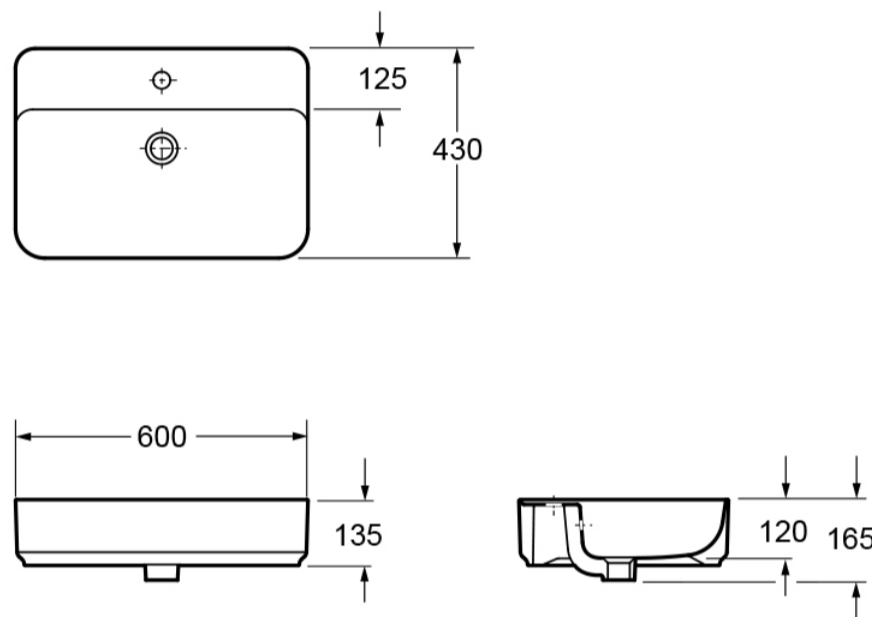

RAVINE 600MM COUNTERTOP BOWL WITH ONE TAP HOLE - WHITE

SKU: LW1825

TECHNICAL DRAWING

Weight	0.048 kg
Range	Grace, Ravine

Dimensions are in millimetres except thread sizes which are BSP imperial.

NOTES

Our guarantee is subject to the product having been installed, used and maintained in accordance with our instructions. All working parts (such as hinges, ceramic disks, cartridges, seals and cistern fittings), which are subject to normal wear and tear, are covered for 36 months from proof of purchase date. This excludes seats, which are covered for 12 months. Our guarantee applies to the original purchaser and is nontransferable. Our guarantee is only applicable in the UK and ROI. This does not affect your statutory rights.