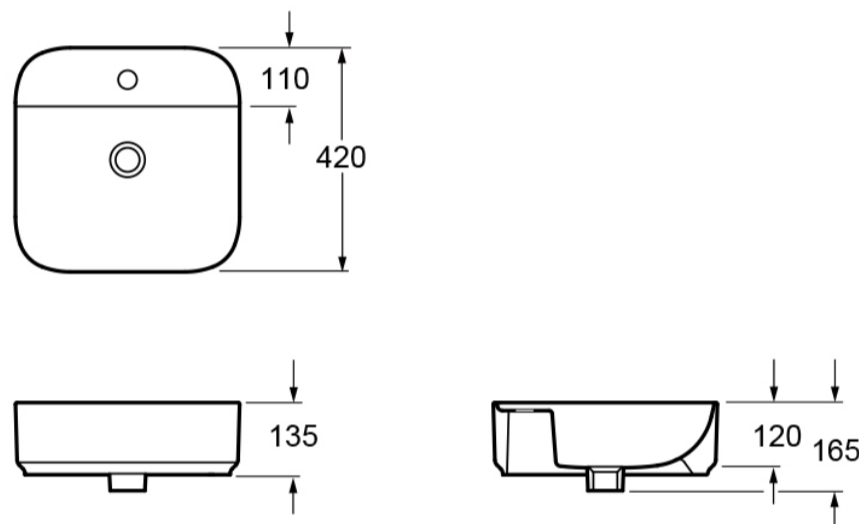

## 420MM COUNTERTOP BASIN WITH ONE TAP HOLE - BLACK

SKU: LW1823BL

### TECHNICAL DRAWING

**Weight**

0.04 kg

**Range**

Essence, Grace, Ravine

Dimensions are in millimetres except thread sizes which are BSP imperial.

**NOTES**

Our guarantee is subject to the product having been installed, used and maintained in accordance with our instructions. All working parts (such as hinges, ceramic disks, cartridges, seals and cistern fittings), which are subject to normal wear and tear, are covered for 36 months from proof of purchase date. This excludes seats, which are covered for 12 months. Our guarantee applies to the original purchaser and is nontransferable. Our guarantee is only applicable in the UK and ROI. This does not affect your statutory rights.