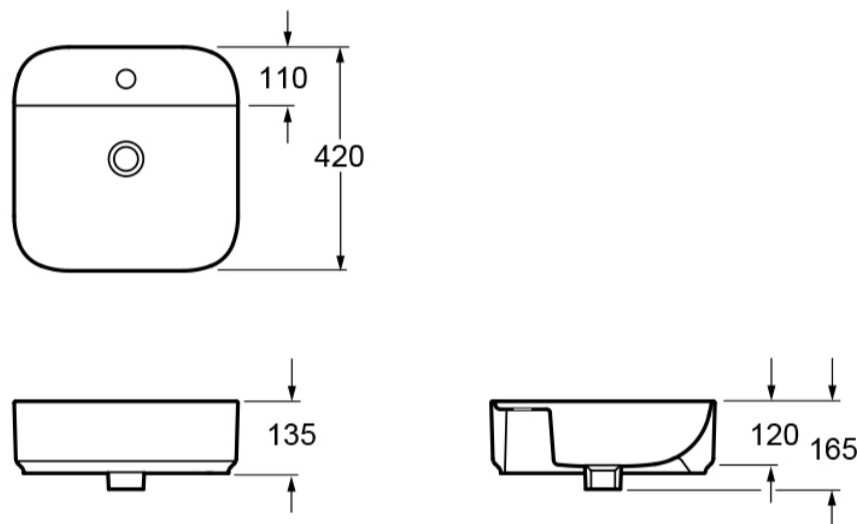

400 X 420MM BOWL WITH ONE TAP HOLE - WHITE

SKU: LW1823

TECHNICAL DRAWING

Weight

0.04 kg

Range

Essence, Grace, Ravine

Dimensions are in millimetres except thread sizes which are BSP imperial.