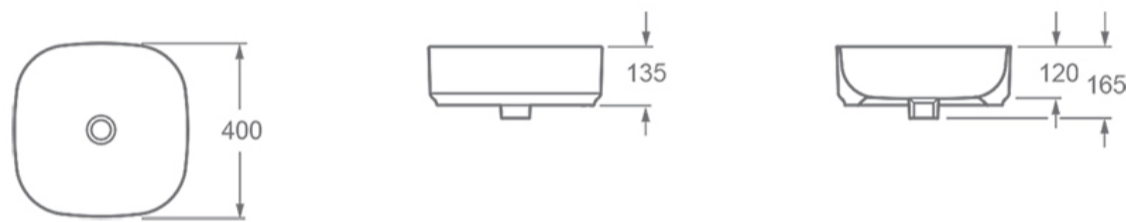

RAVINE 400MM COUNTERTOP BASIN IN BLACK

SKU: LW1822BL

TECHNICAL DRAWING

Weight	0.03 kg
Range	Grace, Ravine

Dimensions are in millimetres except thread sizes which are BSP imperial.

NOTES

Our guarantee is subject to the product having been installed, used and maintained in accordance with our instructions. All working parts (such as hinges, ceramic disks, cartridges, seals and cistern fittings), which are subject to normal wear and tear, are covered for 36 months from proof of purchase date. This excludes seats, which are covered for 12 months. Our guarantee applies to the original purchaser and is nontransferable. Our guarantee is only applicable in the UK and ROI. This does not affect your statutory rights.