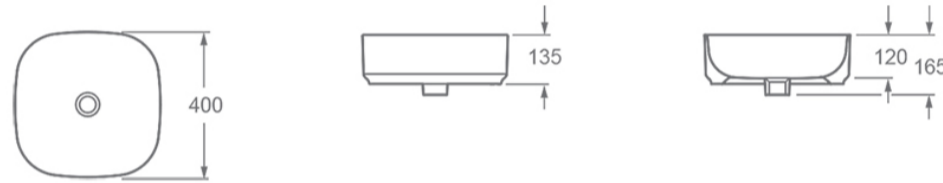

RAVINE 400MM COUNTERTOP BASIN IN WHITE

SKU: LW1822

TECHNICAL DATA

Weight	0.03 kg
Range	Grace, Ravine

Dimensions are in millimetres except thread sizes which are BSP imperial.

NOTES

Our guarantee is subject to the product having been installed, used and maintained in accordance with our instructions. All working parts (such as hinges, ceramic disks, cartridges, seals and cistern fittings), which are subject to normal wear and tear, are covered for 36 months from proof of purchase date. This excludes seats, which are covered for 12 months. Our guarantee applies to the original purchaser and is nontransferable. Our guarantee is only applicable in the UK and ROI. This does not affect your statutory rights.