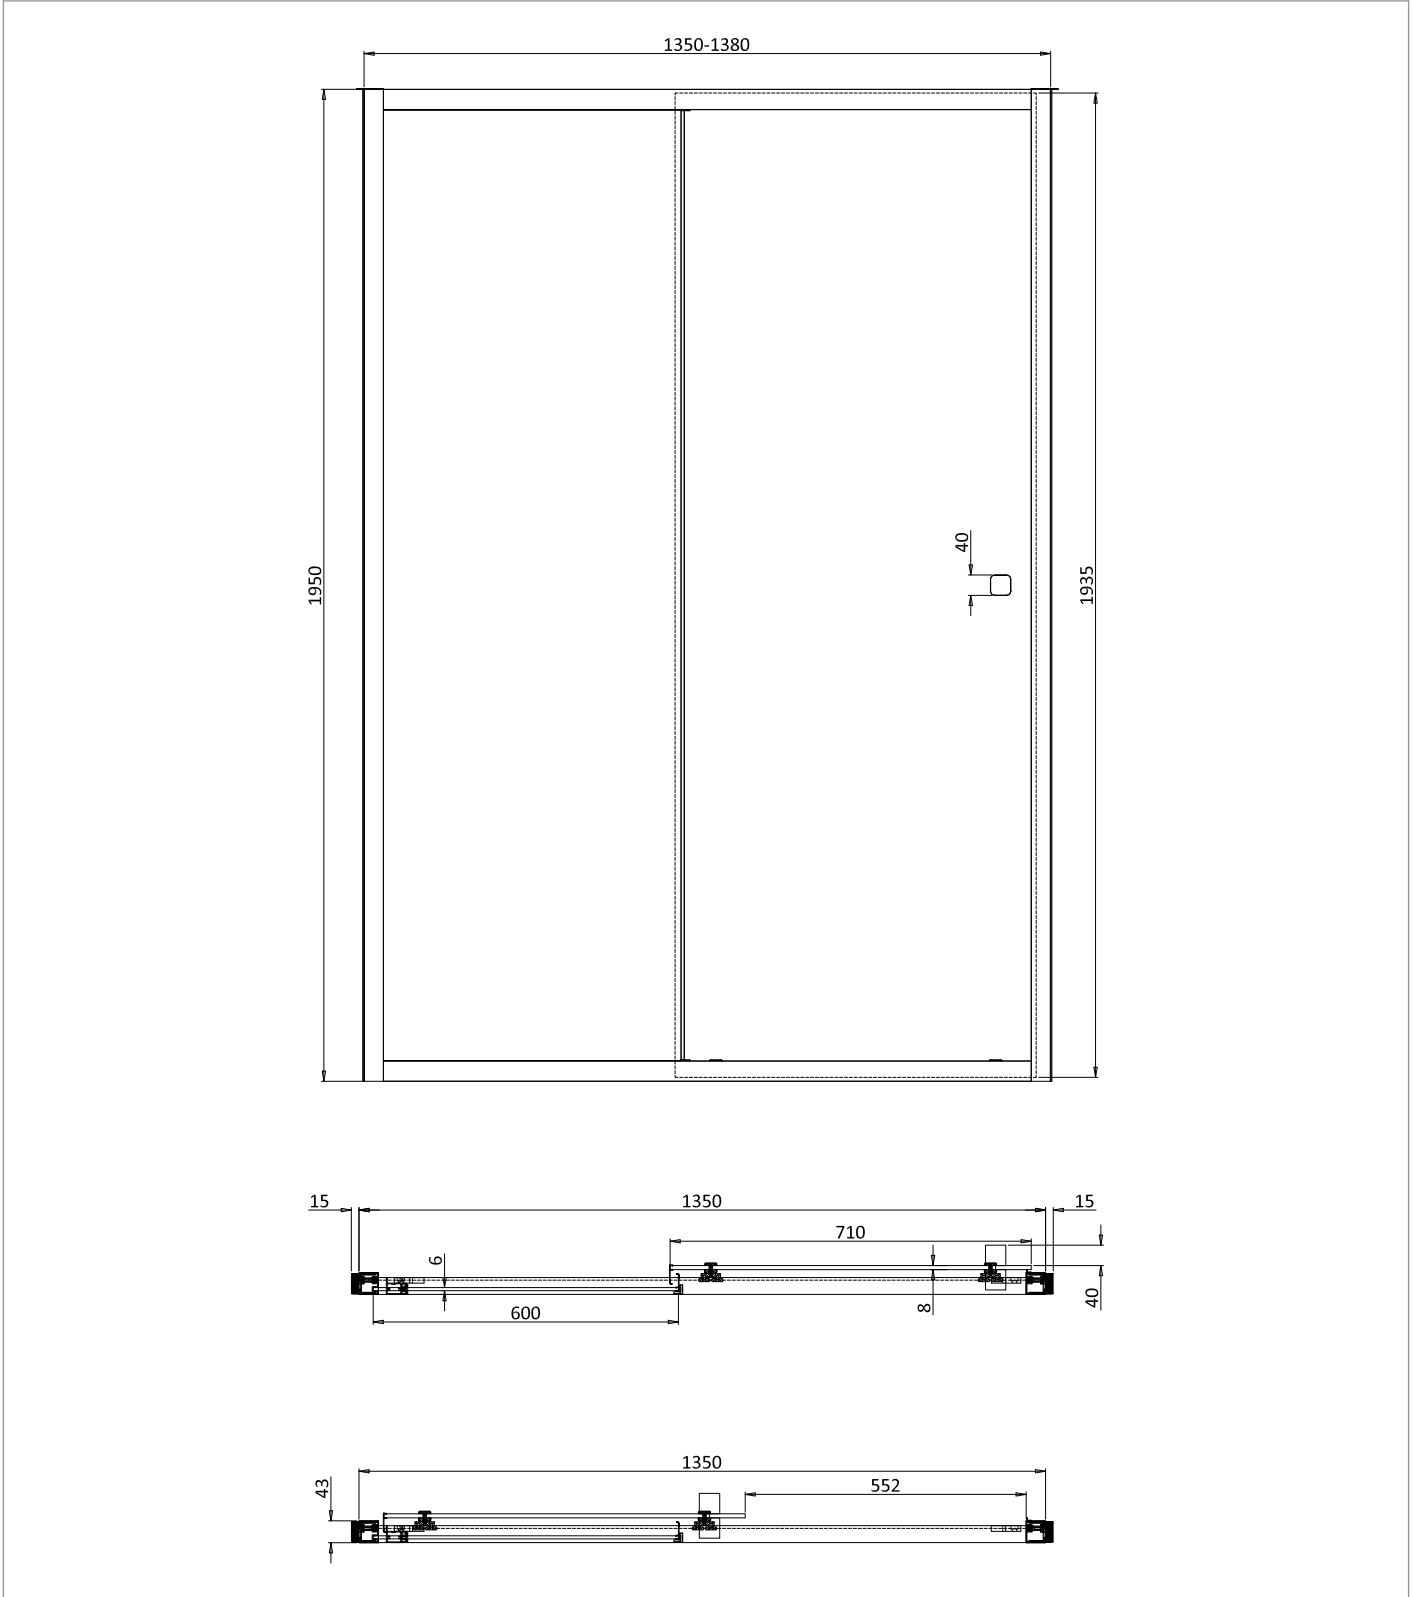

TECHNICAL DIMENSIONS

Dimensions in mm unless otherwise specified.

Tolerances (per material type) apply.

SPARES LIST

Only the parts labelled are available as spares.

NUMBER	PART CODE	DESCRIPTION
1	CA600050	Clear 6 Slider seal Pack
2	CA600057S	Clear 6 Slider Single Blister Pack Silver
3	CA600058B	Clear 6 Slider Single Blister Pack Matt Black
4	CA600059F	Clear 6 Slider Single Blister Pack Brushed Brass
5	CA600060V	Clear 6 Slider Single Blister Pack Brushed Stainless steel
6	CA600061BZ	Clear 6 Slider Single Blister Pack Brushed Bronze
7	CA600062T	Clear 6 Slider Single Blister Pack Slate