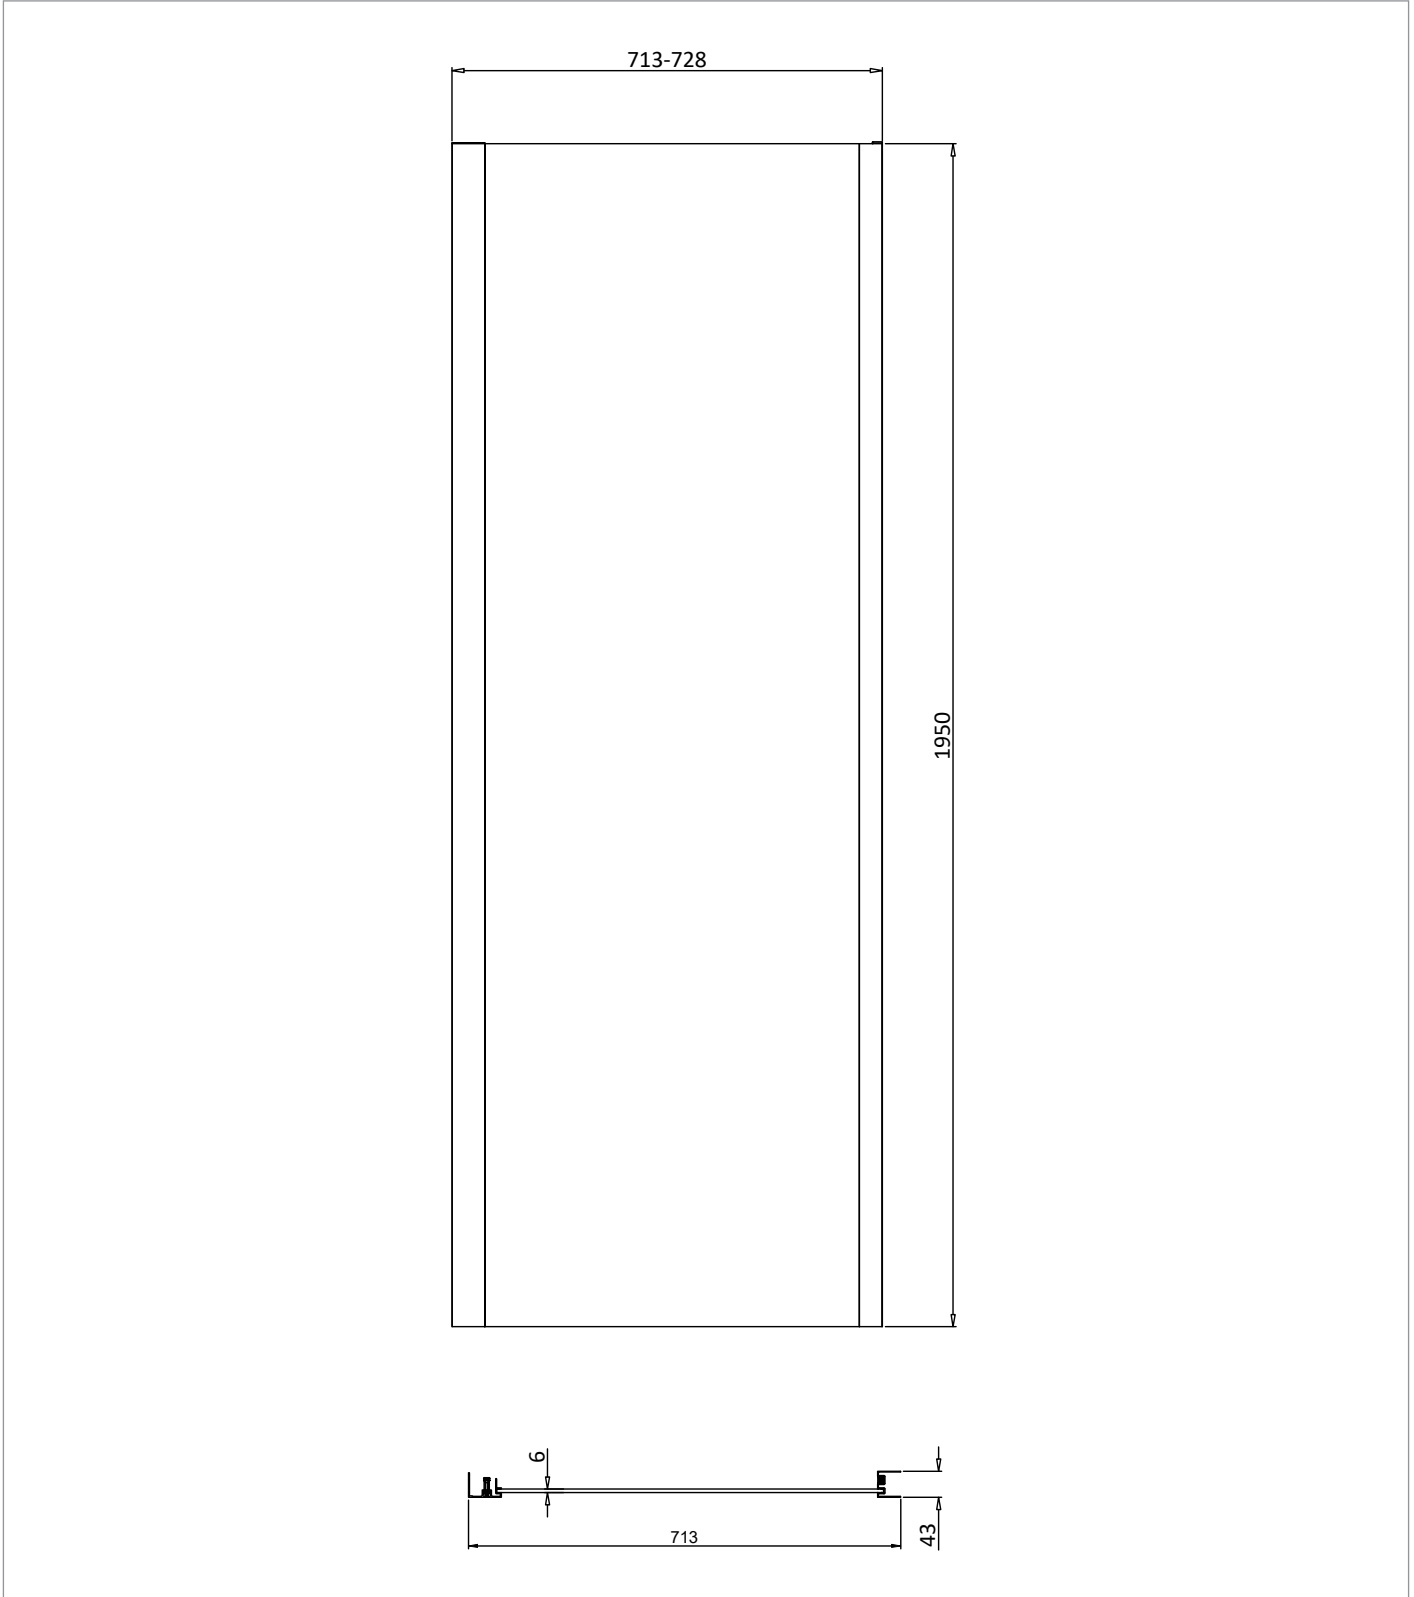

TECHNICAL DIMENSIONS

Dimensions in mm unless otherwise specified.

Tolerances (per material type) apply.