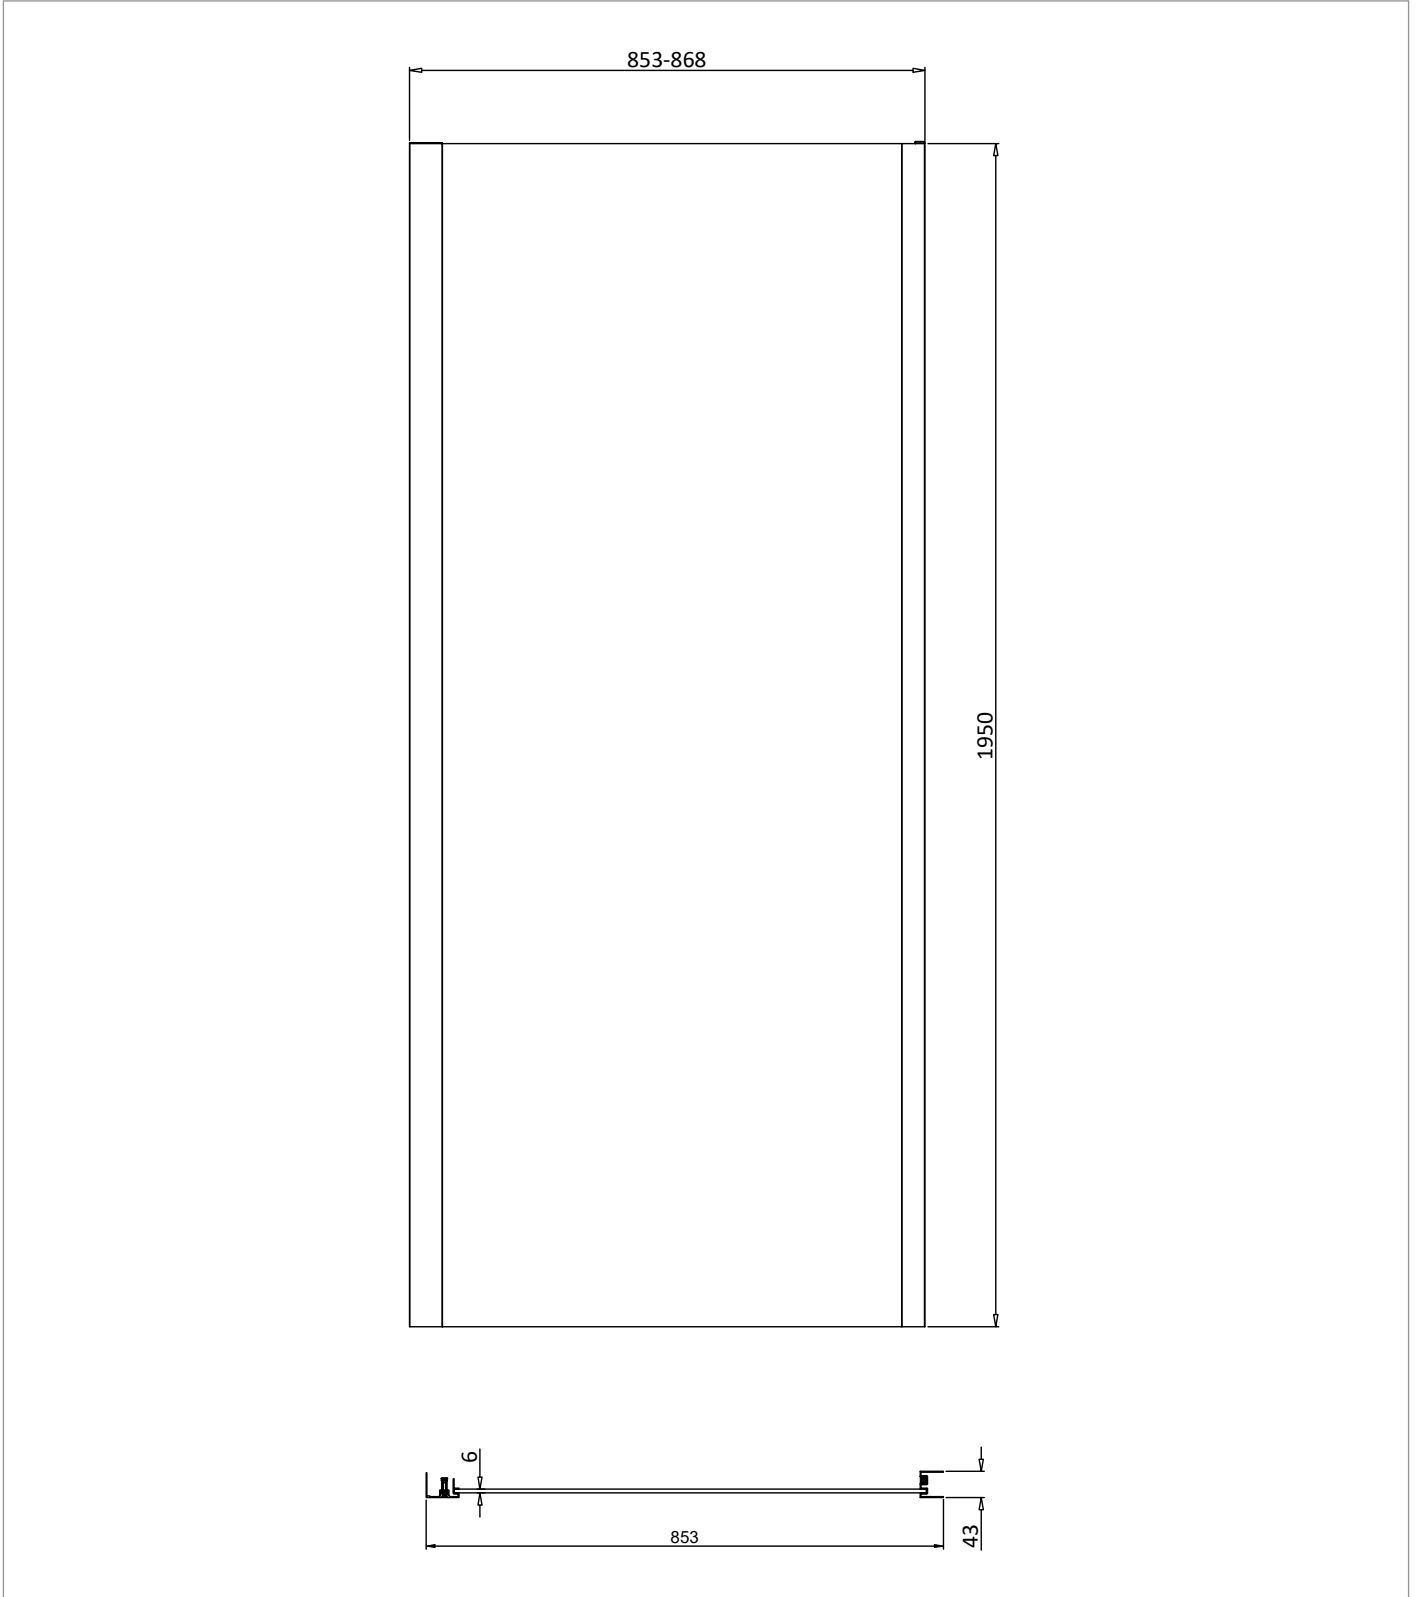

## DESCRIPTION

6mm Slider Single 1400 Box B Brushed Brass

CATEGORY	Showering
WARRANTY DETAILS	Lifetime
COLOUR	Brushed Brass
FINISH APPLICATION	Anodised
PRIMARY MATERIAL	Glass
SECONDARY MATERIAL	Aluminum
INSTALL TYPE	Wall Mounted
PRODUCT WIDTH MM	1350
PRODUCT HEIGHT MM	1950
PRODUCT DEPTH MM	6
PRODUCT NET WEIGHT KG	24

## WEBSITE LINK

[Click Here](#)

CATEGORY	Showering
WARRANTY DETAILS	Lifetime
COLOUR	Brushed Brass
FINISH APPLICATION	Anodised
PRIMARY MATERIAL	Glass
SECONDARY MATERIAL	Aluminum
INSTALL TYPE	Wall Mounted
PRODUCT WIDTH MM	853
PRODUCT HEIGHT MM	1950
PRODUCT DEPTH MM	6
PRODUCT NET WEIGHT KG	27

STANDARDS	EN14428
HANDING SHOWERING	Universal
GLASS THICKNESS	6mm
EASY CLEAN	Yes
MAGNETIC DOOR STRIPS	No
POWER SHOWER PROOF	Yes
SAFETY GLASS	Yes
REMOVABLE SEALS	Yes
WET ROOM COMPATIBLE	Yes
DOOR A INFORMATION	Side panel

## TECHNICAL DIMENSIONS

Dimensions in mm unless otherwise specified.

Tolerances (per material type) apply.