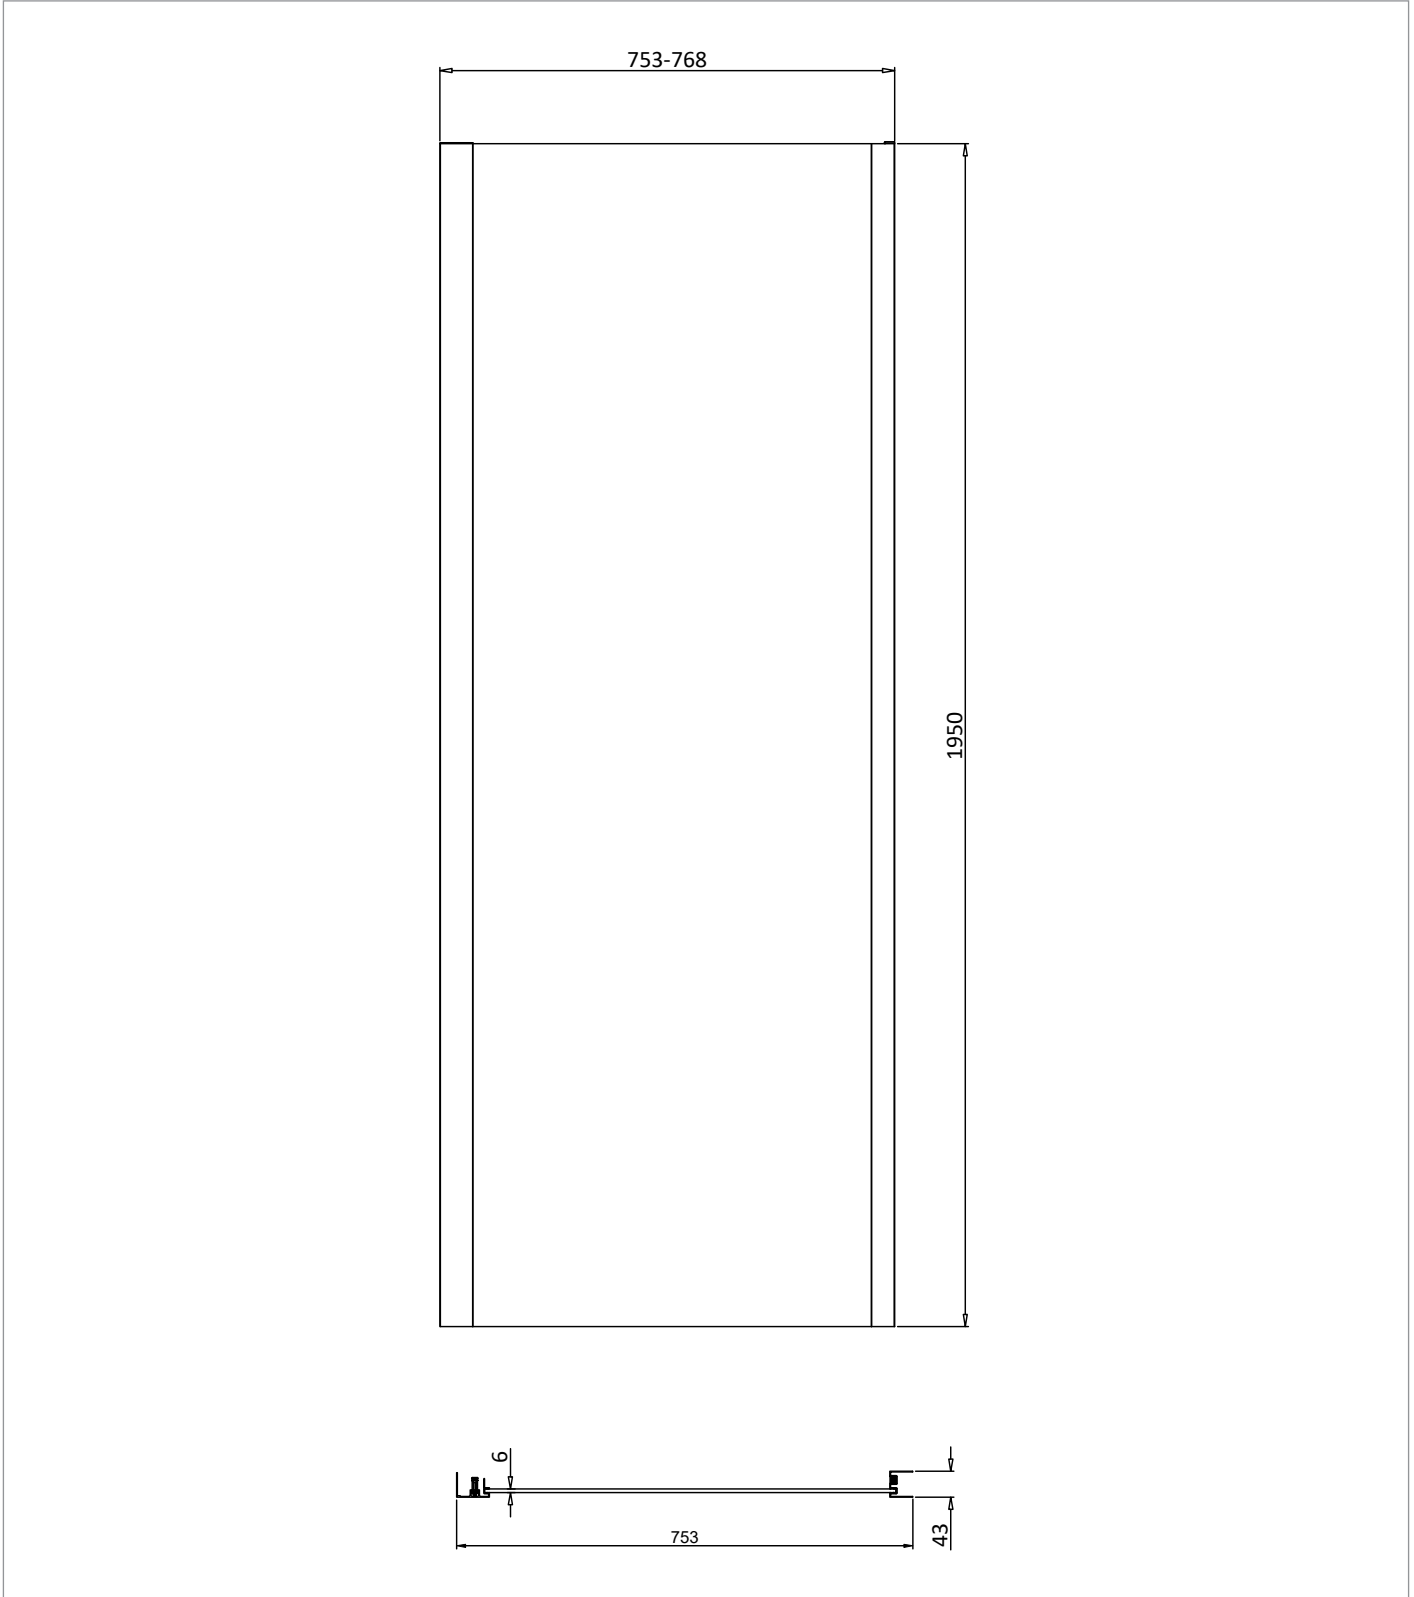

TECHNICAL DIMENSIONS

Dimensions in mm unless otherwise specified.

Tolerances (per material type) apply.