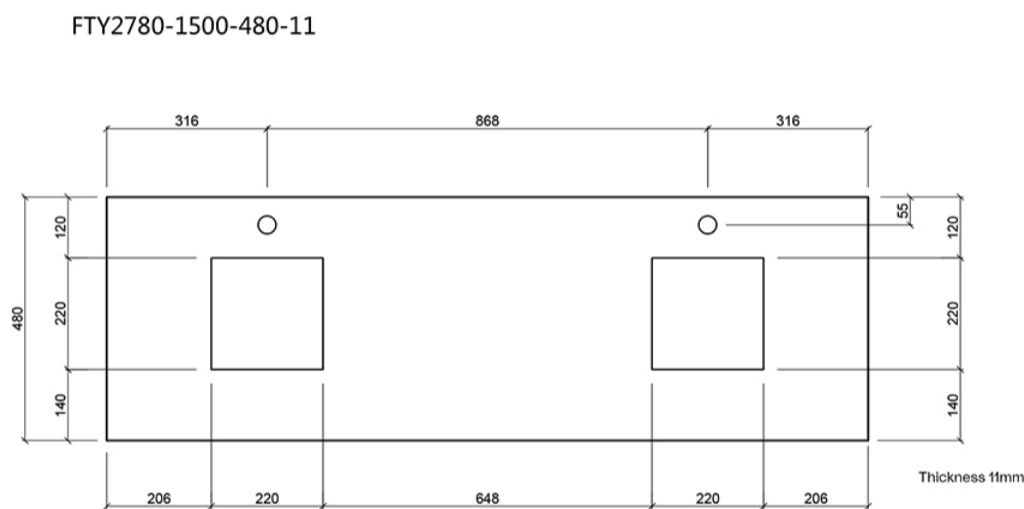

### TECHNICAL DRAWING

<b>Weight</b>	0.05 kg
<b>Range</b>	Ravine

Dimensions are in millimetres except thread sizes which are BSP imperial.