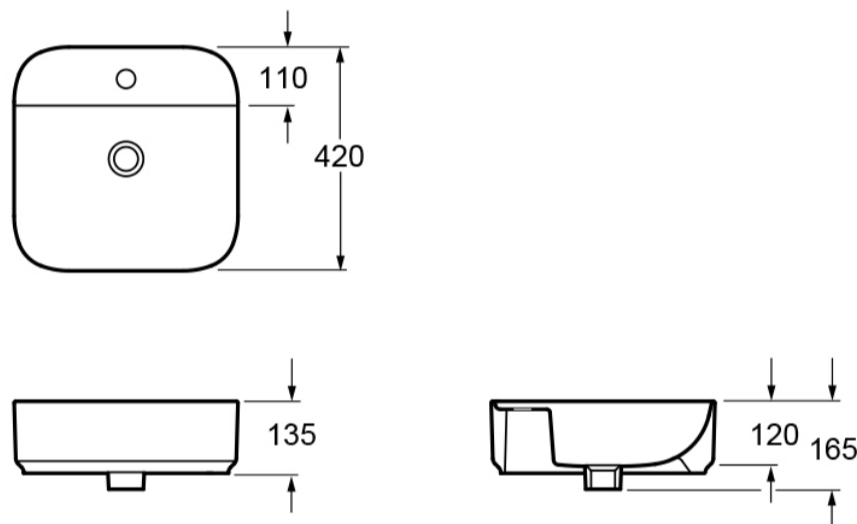

### TECHNICAL DRAWING

<b>Weight</b>	0.05 kg
<b>Range</b>	Ravine

Dimensions are in millimetres except thread sizes which are BSP imperial.

## 400 X 420MM BOWL WITH ONE TAP HOLE - WHITE

SKU: LW1823

### TECHNICAL DRAWING

**Weight**

0.04 kg

**Range**

Essence, Grace, Ravine

Dimensions are in millimetres except thread sizes which are BSP imperial.

**NOTES**

Our guarantee is subject to the product having been installed, used and maintained in accordance with our instructions. All working parts (such as hinges, ceramic disks, cartridges, seals and cistern fittings), which are subject to normal wear and tear, are covered for 36 months from proof of purchase date. This excludes seats, which are covered for 12 months. Our guarantee applies to the original purchaser and is nontransferable. Our guarantee is only applicable in the UK and ROI. This does not affect your statutory rights.