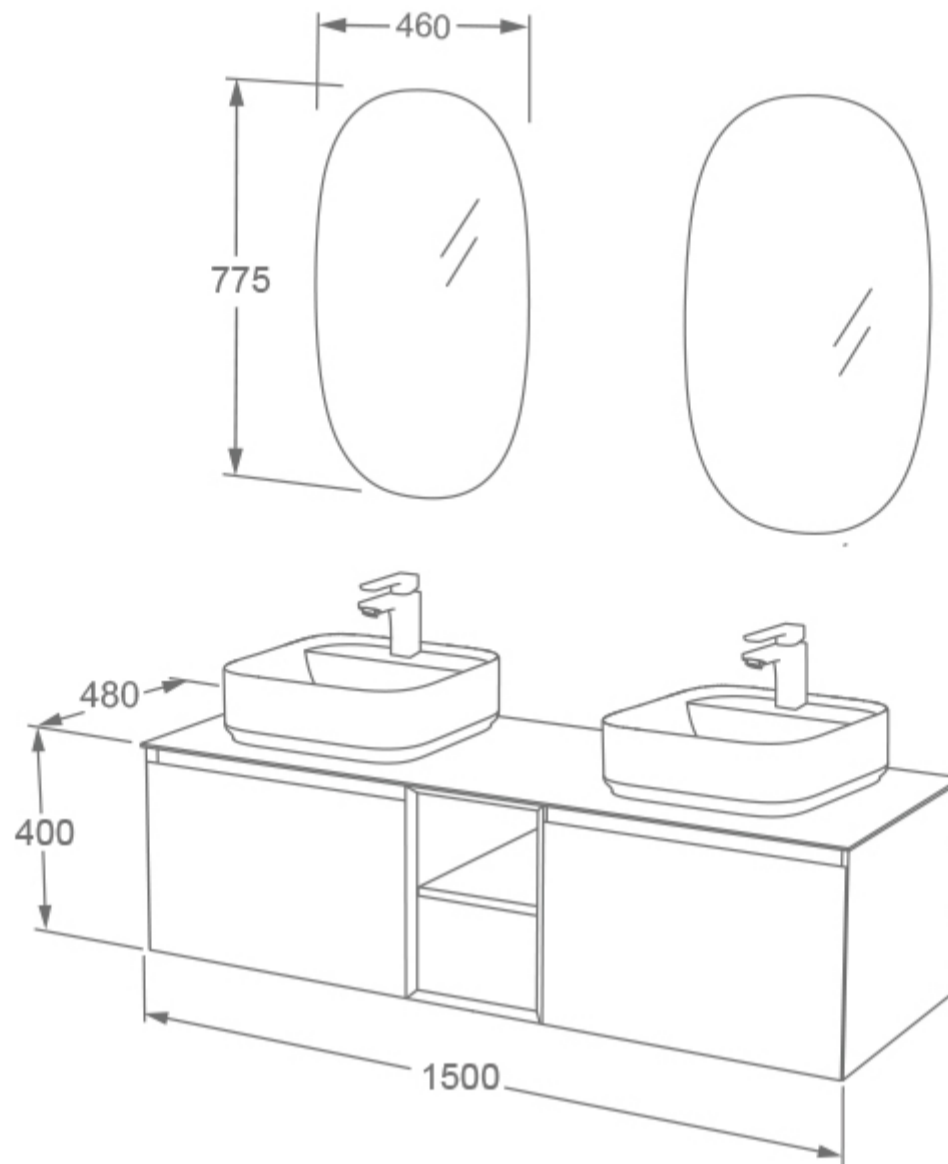

### TECHNICAL DRAWING

<b>Weight</b>	0.38 kg
<b>Range</b>	Ravine
<b>Colour</b>	Natural Stone, Slate, Grey Marble

Dimensions are in millimetres except thread sizes which are BSP imperial.

### TECHNICAL DRAWING

<b>Weight</b>	0.05 kg
<b>Range</b>	Ravine

Dimensions are in millimetres except thread sizes which are BSP imperial.

## 400 X 420MM BOWL WITH ONE TAP HOLE - WHITE

SKU: LW1823