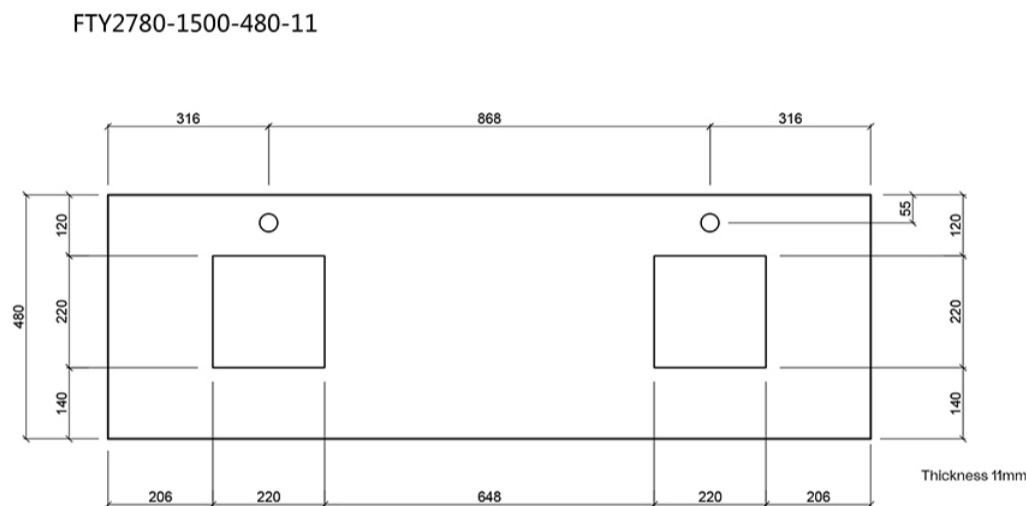

### TECHNICAL DRAWING

<b>Weight</b>	0.38 kg
<b>Range</b>	Ravine
<b>Colour</b>	Natural Stone, Slate, Grey Marble

Dimensions are in millimetres except thread sizes which are BSP imperial.

### TECHNICAL DRAWING

<b>Weight</b>	0.05 kg
<b>Range</b>	Ravine

Dimensions are in millimetres except thread sizes which are BSP imperial.