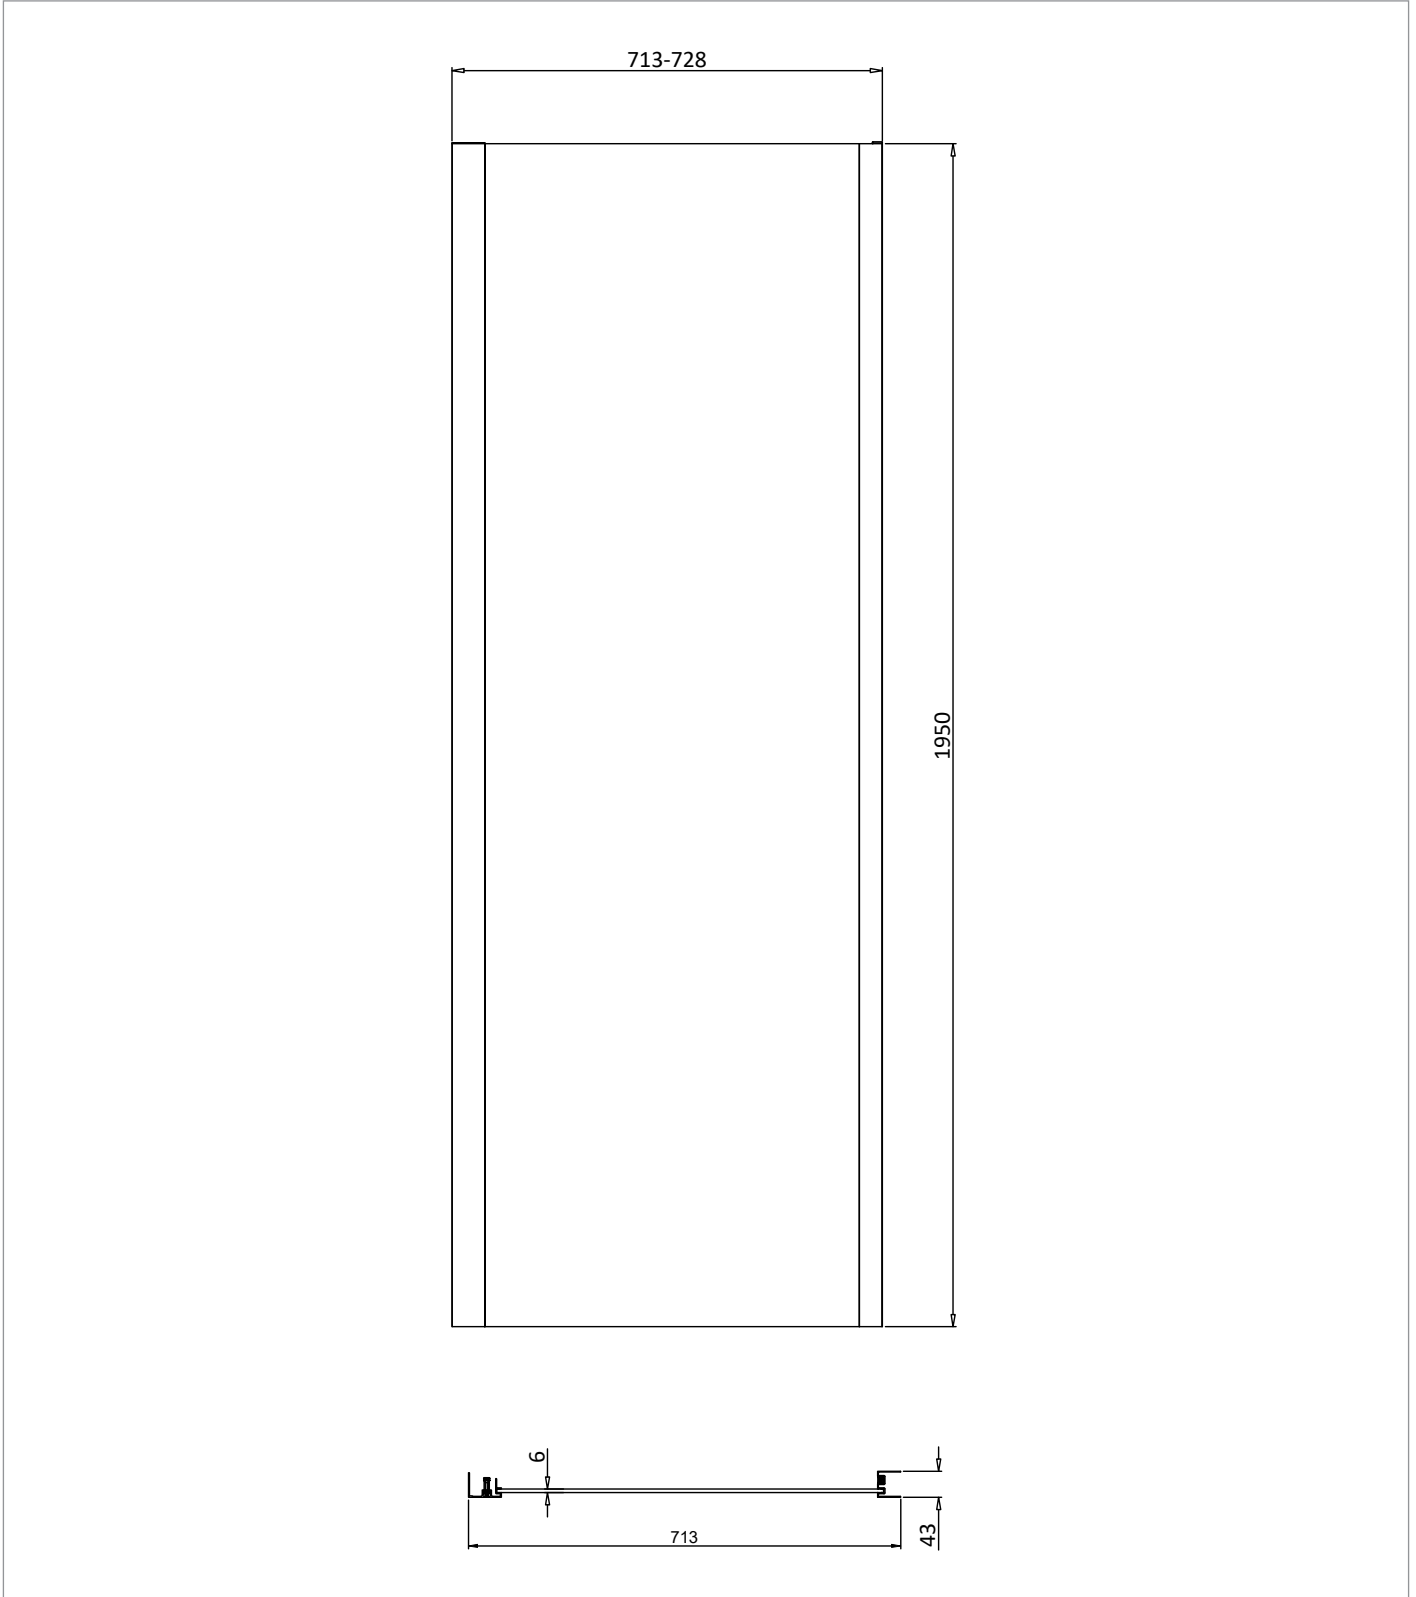

TECHNICAL DIMENSIONS

Dimensions in mm unless otherwise specified.

Tolerances (per material type) apply.