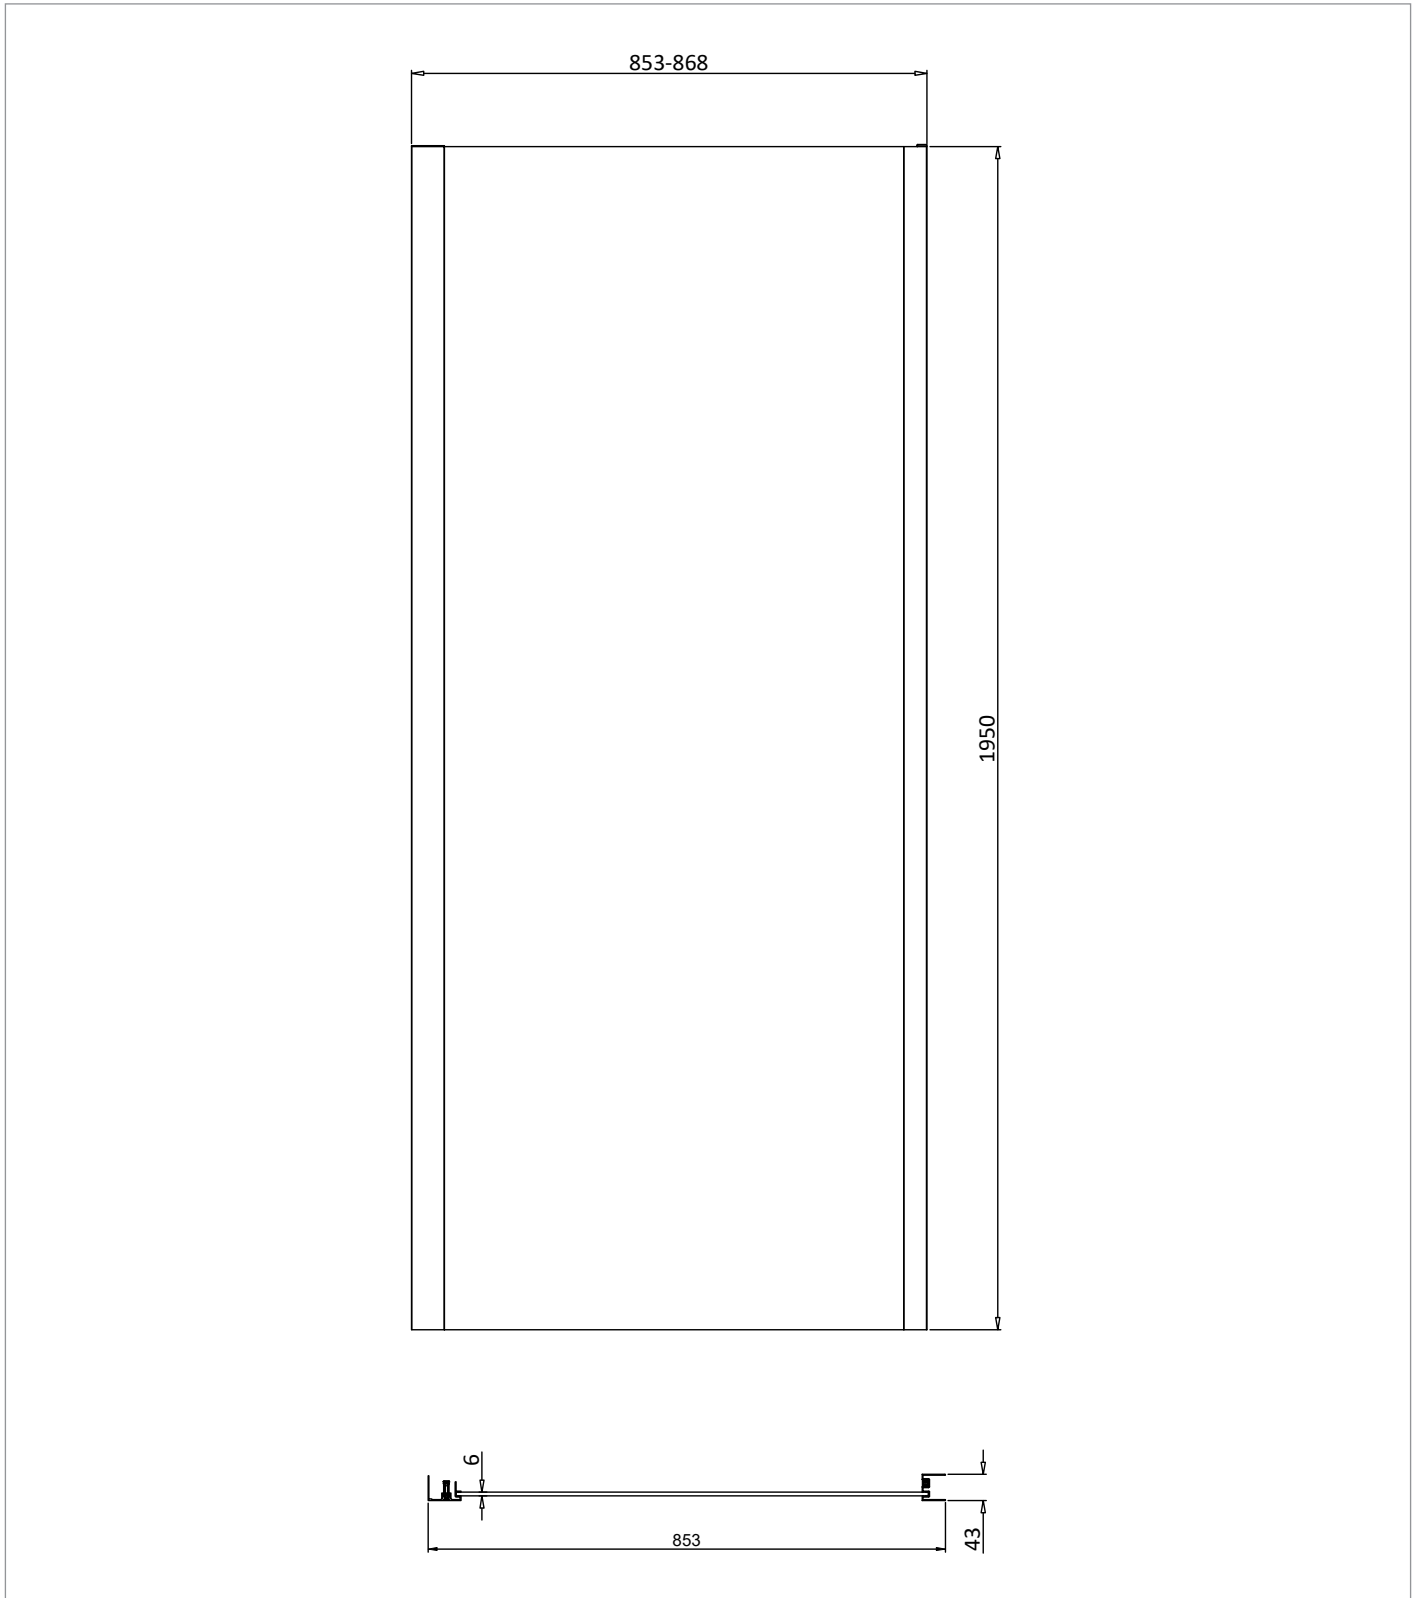

## DESCRIPTION

6mm Slider Single 1200 Box B Brushed Brass

CATEGORY	Showering
WARRANTY DETAILS	Lifetime
COLOUR	Brushed Brass
FINISH APPLICATION	Anodised
PRIMARY MATERIAL	Glass
SECONDARY MATERIAL	Aluminum
INSTALL TYPE	Wall Mounted
PRODUCT WIDTH MM	1150
PRODUCT HEIGHT MM	1950
PRODUCT DEPTH MM	6
PRODUCT NET WEIGHT KG	20

## WEBSITE LINK

[Click Here](#)

CATEGORY	Showering
WARRANTY DETAILS	Lifetime
COLOUR	Brushed Brass
FINISH APPLICATION	Anodised
PRIMARY MATERIAL	Glass
SECONDARY MATERIAL	Aluminum
INSTALL TYPE	Wall Mounted
PRODUCT WIDTH MM	853
PRODUCT HEIGHT MM	1950
PRODUCT DEPTH MM	6
PRODUCT NET WEIGHT KG	27

STANDARDS	EN14428
HANDING SHOWERING	Universal
GLASS THICKNESS	6mm
EASY CLEAN	Yes
MAGNETIC DOOR STRIPS	No
POWER SHOWER PROOF	Yes
SAFETY GLASS	Yes
REMOVABLE SEALS	Yes
WET ROOM COMPATIBLE	Yes
DOOR A INFORMATION	Side panel

## TECHNICAL DIMENSIONS

Dimensions in mm unless otherwise specified.

Tolerances (per material type) apply.