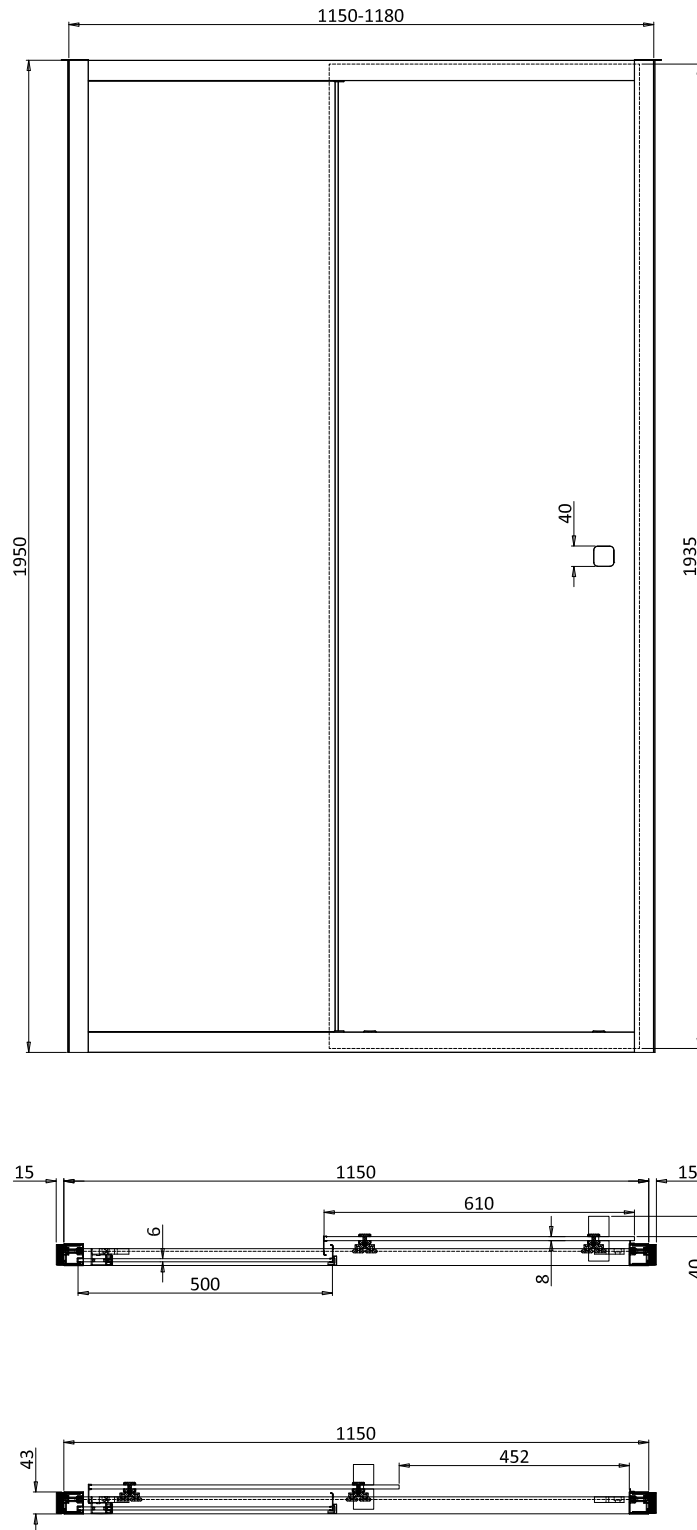

## DESCRIPTION

6mm Slider Single 1200 Box B Brushed Brass

CATEGORY	Showering
WARRANTY DETAILS	Lifetime
COLOUR	Brushed Brass
FINISH APPLICATION	Anodised
PRIMARY MATERIAL	Glass
SECONDARY MATERIAL	Aluminum
INSTALL TYPE	Wall Mounted
PRODUCT WIDTH MM	1150
PRODUCT HEIGHT MM	1950
PRODUCT DEPTH MM	6
PRODUCT NET WEIGHT KG	20

## TECHNICAL DIMENSIONS

Dimensions in mm unless otherwise specified.

Tolerances (per material type) apply.