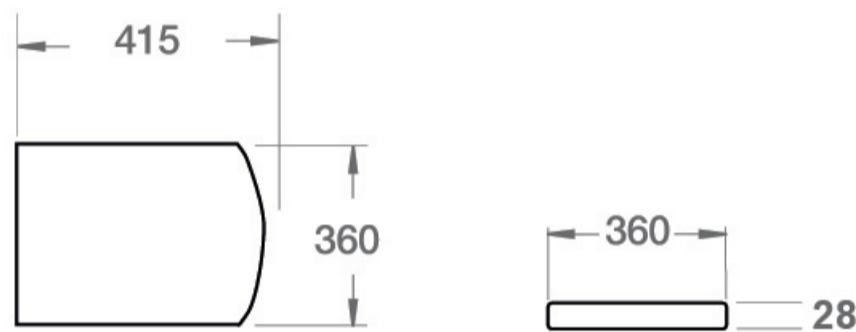

RAVINE SOFT CLOSE QUICK RELEASE DURAPLUS SEAT IN BLACK

SKU: S10160SCQRBL

TECHNICAL DRAWING

Weight	0.015 kg
Range	Ravine

Dimensions are in millimetres except thread sizes which are BSP imperial.

NOTES

Our guarantee is subject to the product having been installed, used and maintained in accordance with our instructions. All working parts (such as hinges, ceramic disks, cartridges, seals and cistern fittings), which are subject to normal wear and tear, are covered for 36 months from proof of purchase date. This excludes seats, which are covered for 12 months. Our guarantee applies to the original purchaser and is nontransferable. Our guarantee is only applicable in the UK and ROI. This does not affect your statutory rights.

Information is provided for guidance only and is non-binding. All measurements are approximate and subject to standard tolerances. We reserve the right to change product specifications without prior notification.

Bathrooms designed to inspire, **built to last.**

T:01530 835598 E: sales@imex.team imex.website

Imex Ceramic UK Ltd
15 Sybron Way, Millbrook Industrial Estate, Crowborough, East Sussex, TN6 3DZ

VAT Ref No: 101013309