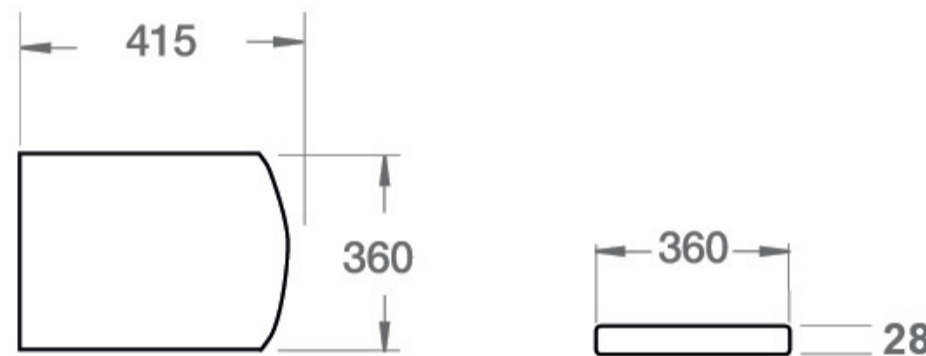

### TECHNICAL DRAWING

<b>Weight</b>	0.015 kg
<b>Range</b>	Ravine

Dimensions are in millimetres except thread sizes which are BSP imperial.