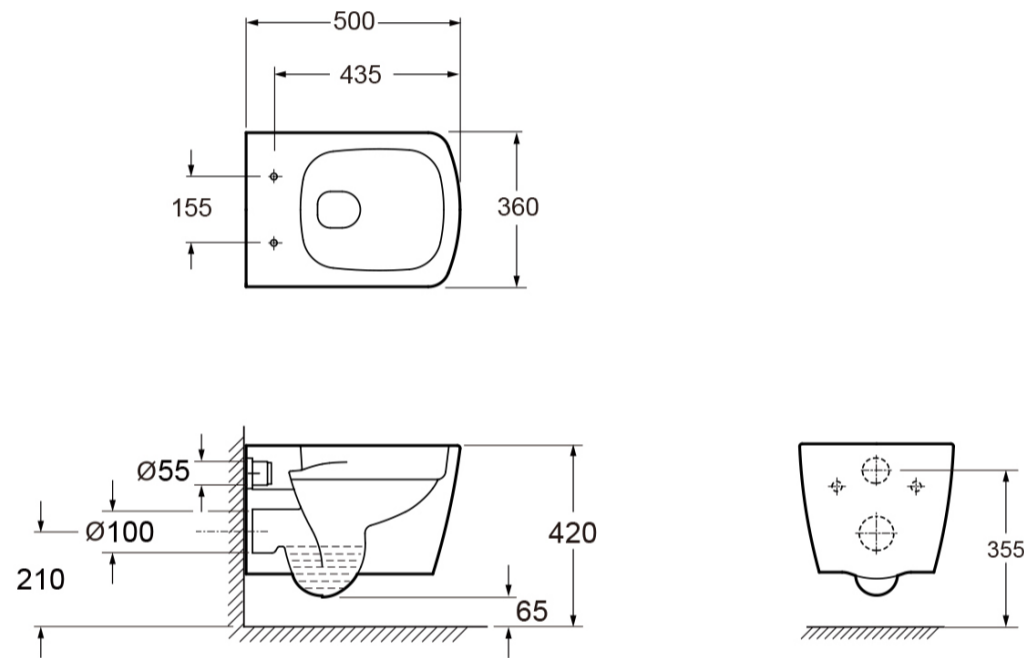

### TECHNICAL DRAWING

<b>Weight</b>	0.09 kg
<b>Range</b>	Ravine
<b>Type</b>	Rimless

Dimensions are in millimetres except thread sizes which are BSP imperial.

### TECHNICAL DRAWING

<b>Weight</b>	0.015 kg
<b>Range</b>	Ravine

Dimensions are in millimetres except thread sizes which are BSP imperial.