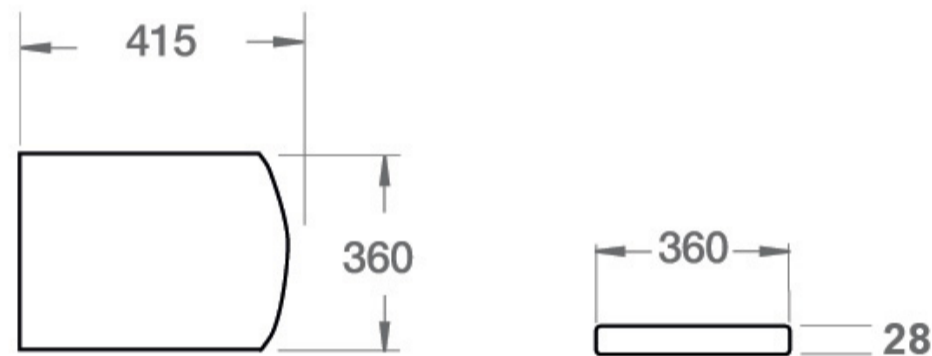

RAVINE RIMLESS COMFORT HEIGHT BACK TO WALL PAN

SKU: CB10160R

TECHNICAL DRAWING

Weight	0.09 kg
Range	Ravine
Type	Comfort Height, Rimless

Dimensions are in millimetres except thread sizes which are BSP imperial.

RAVINE SOFT CLOSE QUICK RELEASE DURAPLUS SEAT

SKU: S10160SCQR

TECHNICAL DRAWING

Weight	0.015 kg
Range	Ravine

Dimensions are in millimetres except thread sizes which are BSP imperial.

NOTES

Our guarantee is subject to the product having been installed, used and maintained in accordance with our instructions.