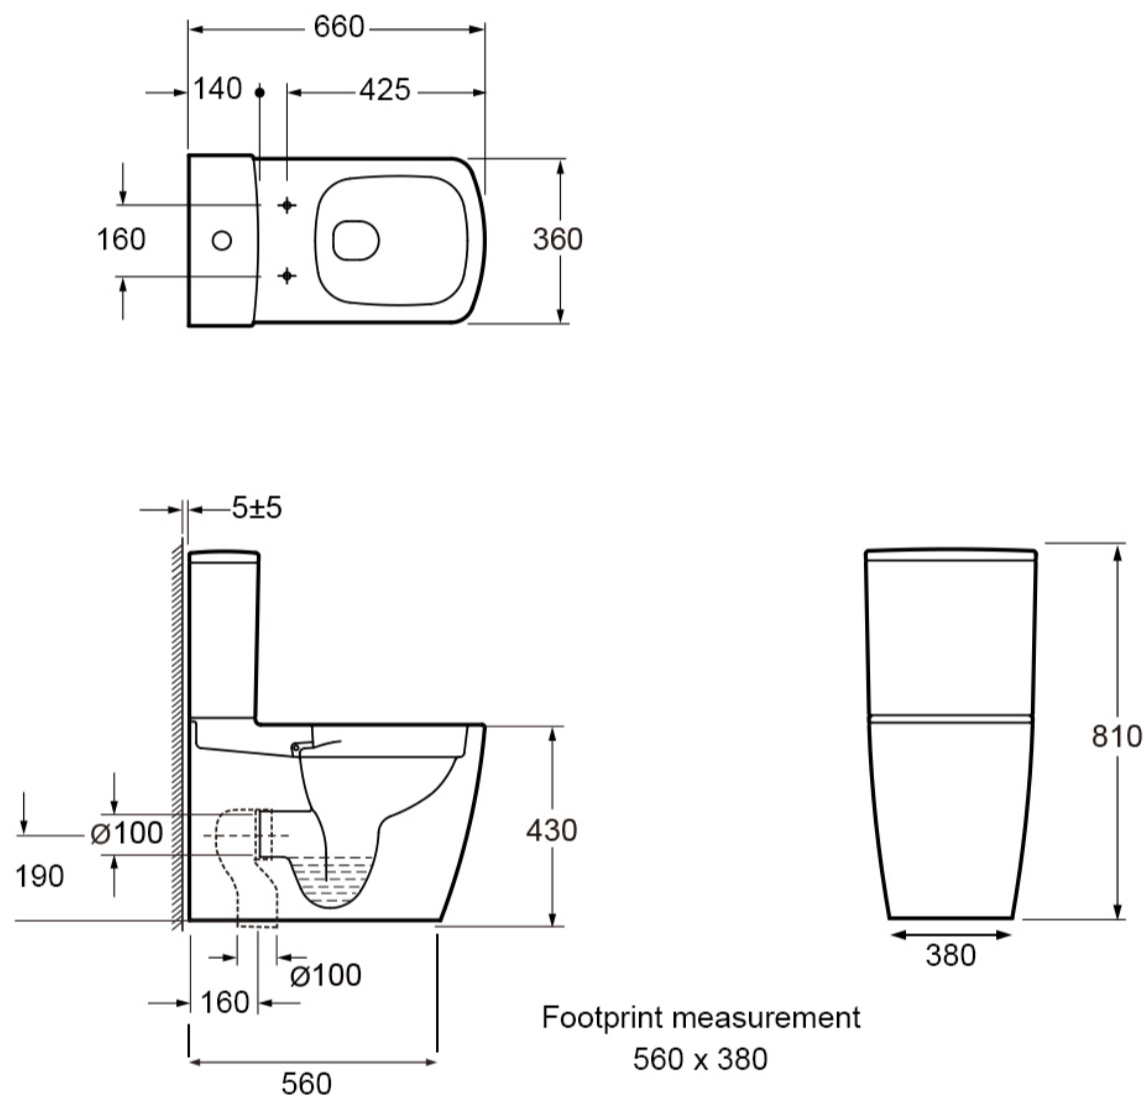

RAVINE RIMLESS, COMFORT HEIGHT CLOSE COUPLED CLOSED BACK PAN IN WHITE

SKU: C10160R

TECHNICAL DRAWING

Weight	0.1 kg
Range	Ravine
Type	Closed back, Comfort Height, Rimless

Dimensions are in millimetres except thread sizes which are BSP imperial.

RAVINE SOFT CLOSE QUICK RELEASE DURAPLUS SEAT

SKU: S10160SCQR

TECHNICAL DRAWING

Weight	0.015 kg
Range	Ravine

Dimensions are in millimetres except thread sizes which are BSP imperial.

NOTES

Our guarantee is subject to the product having been installed, used and maintained in accordance with our instructions. All working parts (such as hinges, ceramic disks, cartridges, seals and cistern fittings), which are subject to normal wear and tear, are covered for 36 months from proof of purchase date. This excludes seats, which are covered for 12 months. Our guarantee applies to the original purchaser and is nontransferable. Our guarantee is only applicable in the UK and ROI. This does not affect your statutory rights.