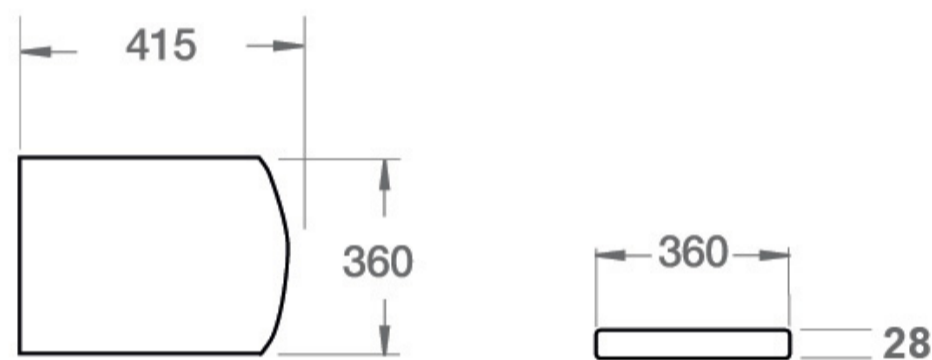

RAVINE SOFT CLOSE QUICK RELEASE DURAPLUS SEAT

SKU: S10160SCQR

TECHNICAL DRAWING

Weight	0.015 kg
Range	Ravine

Dimensions are in millimetres except thread sizes which are BSP imperial.

NOTES

Our guarantee is subject to the product having been installed, used and maintained in accordance with our instructions. All working parts (such as hinges, ceramic disks, cartridges, seals and cistern fittings), which are subject to normal wear and tear, are covered for 36 months from proof of purchase date. This excludes seats, which are covered for 12 months. Our guarantee applies to the original purchaser and is nontransferable. Our guarantee is only applicable in the UK and ROI. This does not affect your statutory rights.

Information is provided for guidance only and is non-binding. All measurements are approximate and subject to standard tolerances. We reserve the right to change product specifications without prior notification.

Bathrooms designed to inspire, **built to last.**

T:01530 835598 E: sales@imex.team imex.website

Imex Ceramic UK Ltd
15 Sybron Way, Millbrook Industrial Estate, Crowborough, East Sussex, TN6 3DZ

VAT Ref No: 101013309